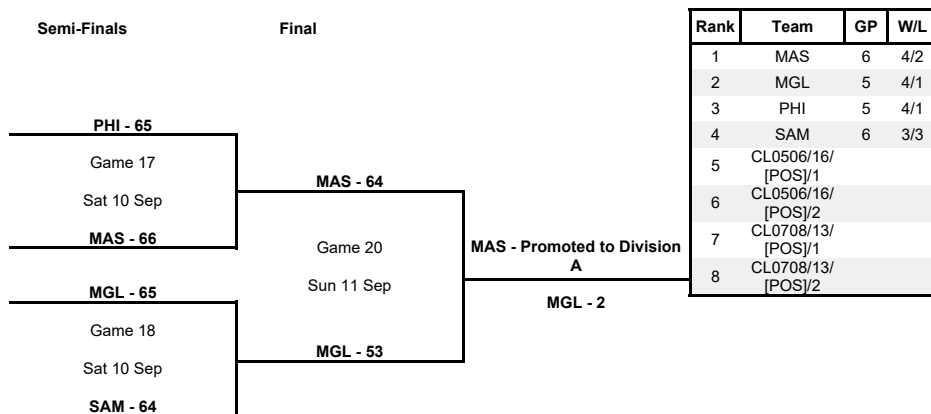

TOURNAMENT SUMMARY