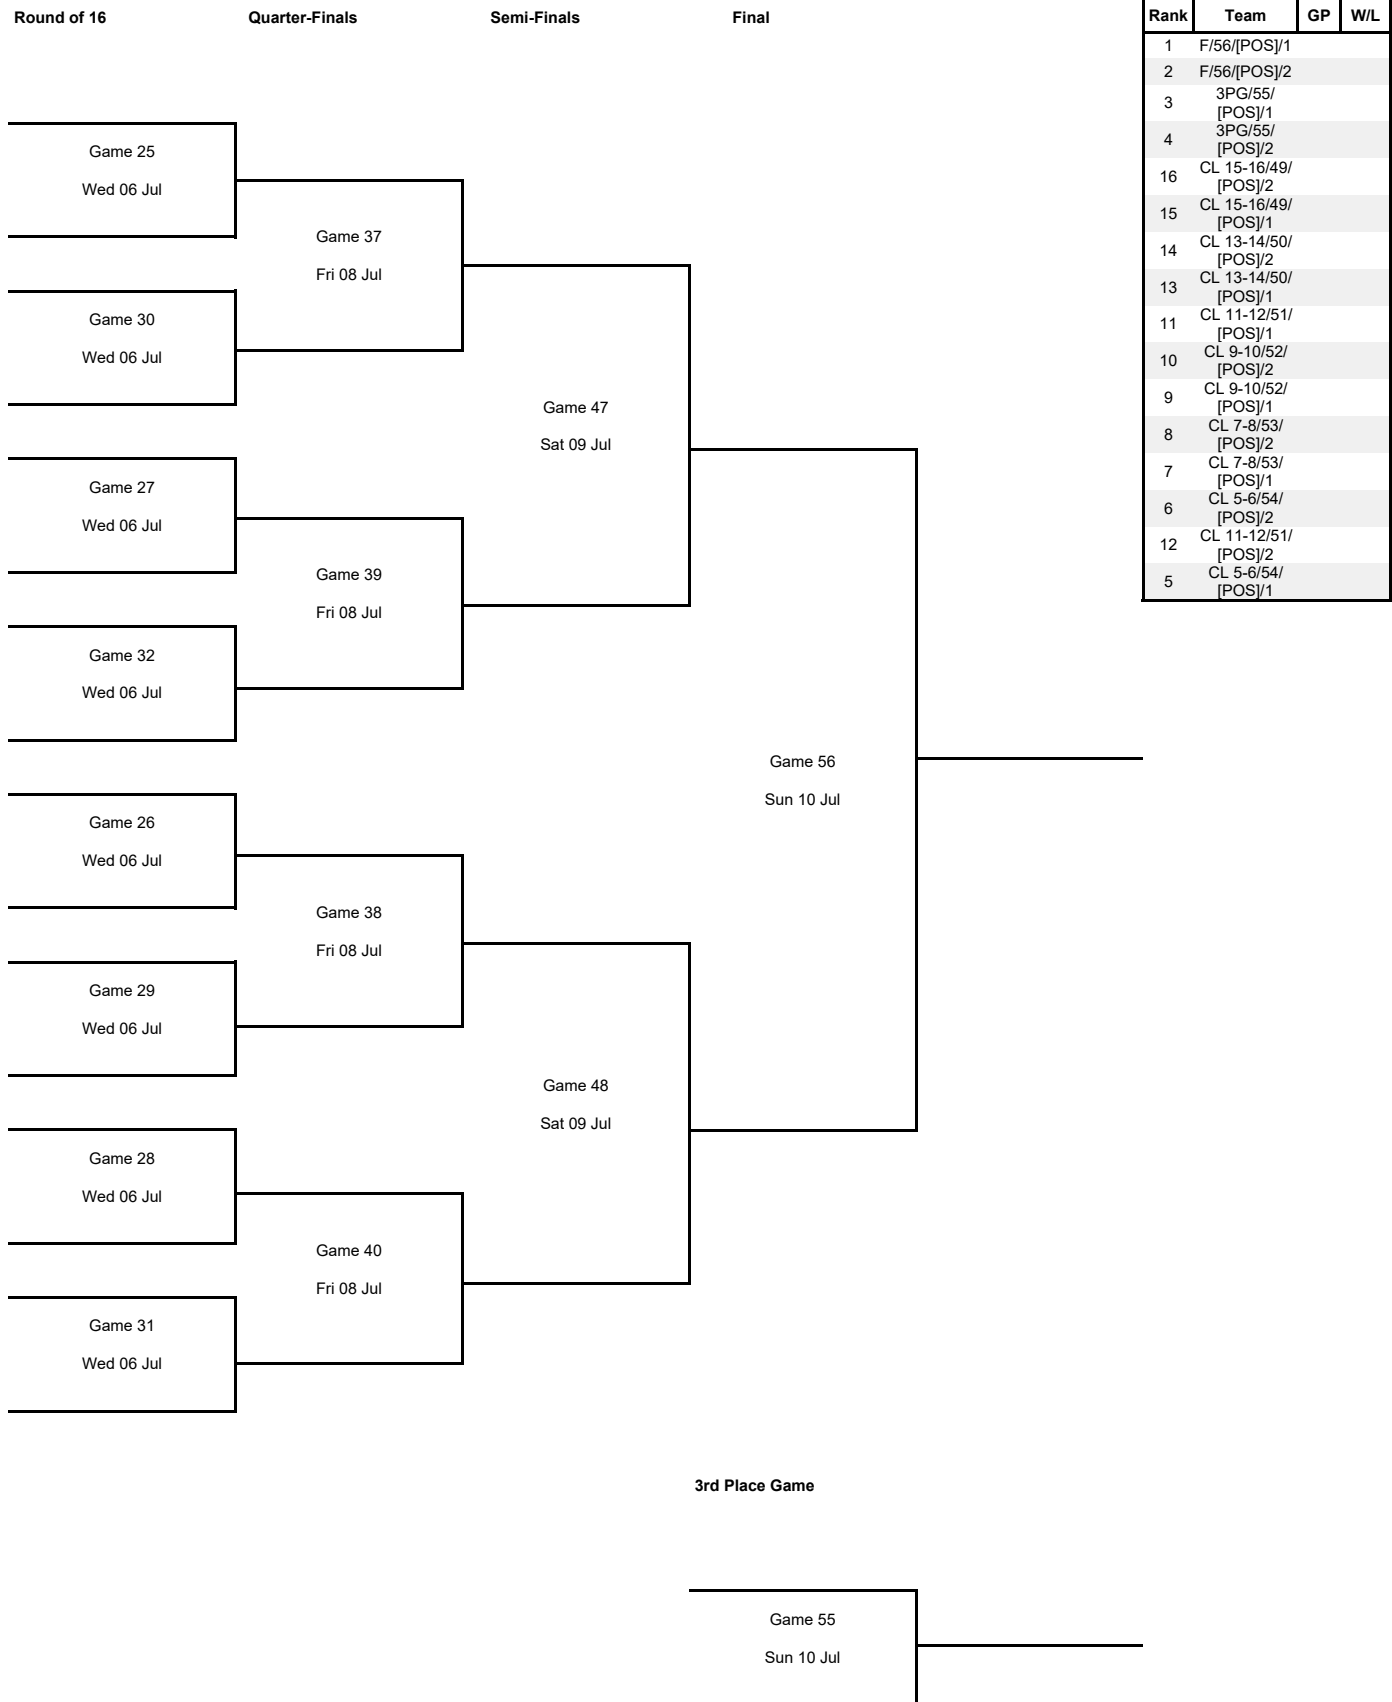

TOURNAMENT SUMMARY