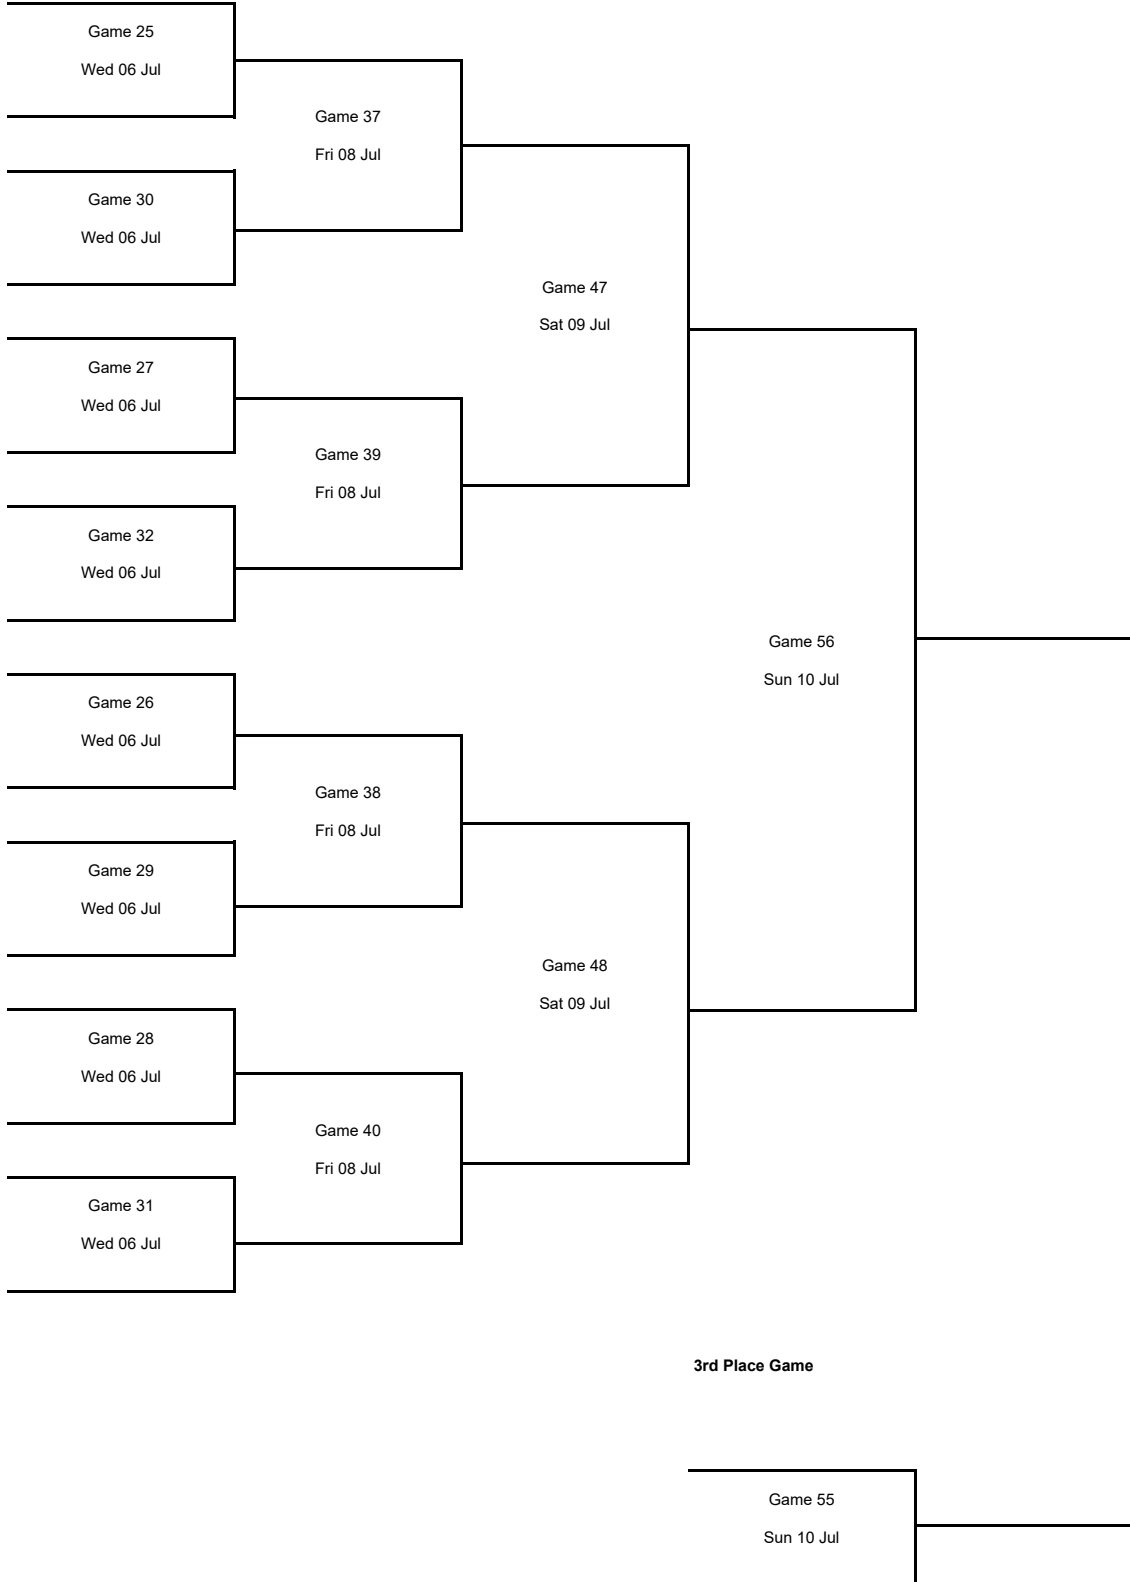

TOURNAMENT SUMMARY

Round of 16   Quarter-Finals   Semi-Finals   Final

Rank	Team	GP	W/L
1	F/56/[POS]/1		
2	F/56/[POS]/2		
3	3PG/55/[POS]/1		
4	3PG/55/[POS]/2		
16	CL 15-16/49/[POS]/2		
15	CL 15-16/49/[POS]/1		
14	CL 13-14/50/[POS]/2		
13	CL 13-14/50/[POS]/1		
11	CL 11-12/51/[POS]/1		
10	CL 9-10/52/[POS]/2		
9	CL 9-10/52/[POS]/1		
8	CL 7-8/53/[POS]/2		
7	CL 7-8/53/[POS]/1		
6	CL 5-6/54/[POS]/2		
12	CL 11-12/51/[POS]/2		
5	CL 5-6/54/[POS]/1		

GLOBAL PARTNERS