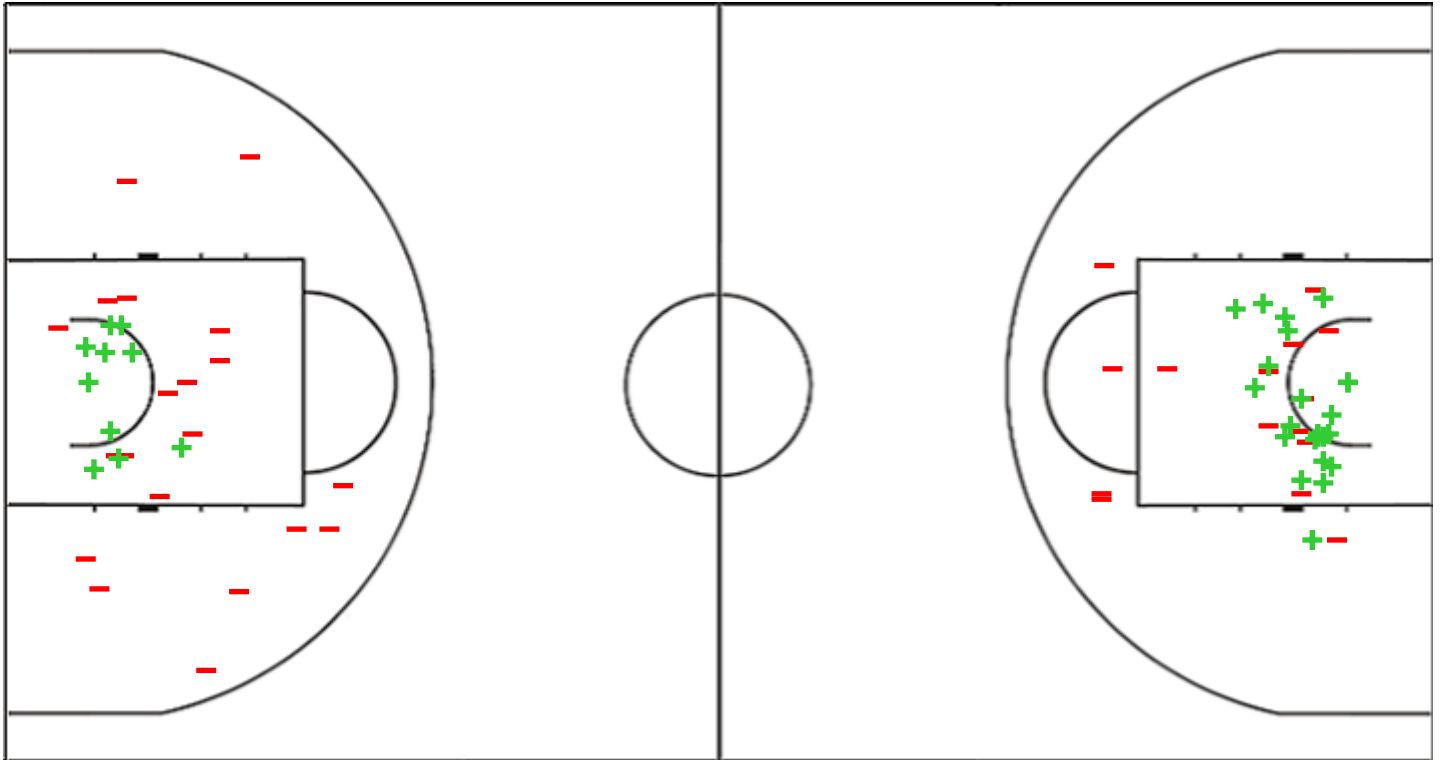

Shot Chart

JPN 63 vs 73 LTU

(11-19, 14-25, 15-12, 23-17)

Scoring by 5 min intervals:

	Q1		Q2		Q3		Q4	
JPN	2	11	16	25	30	40	51	63
LTU	11	19	31	44	50	56	65	73

JPN - Japan

LTU - Lithuania

JPN	M / A	%
Fied Goals	20 / 65	31
2 Points	10 / 30	33
3 Points	10 / 35	29
Free Throws	13 / 14	93