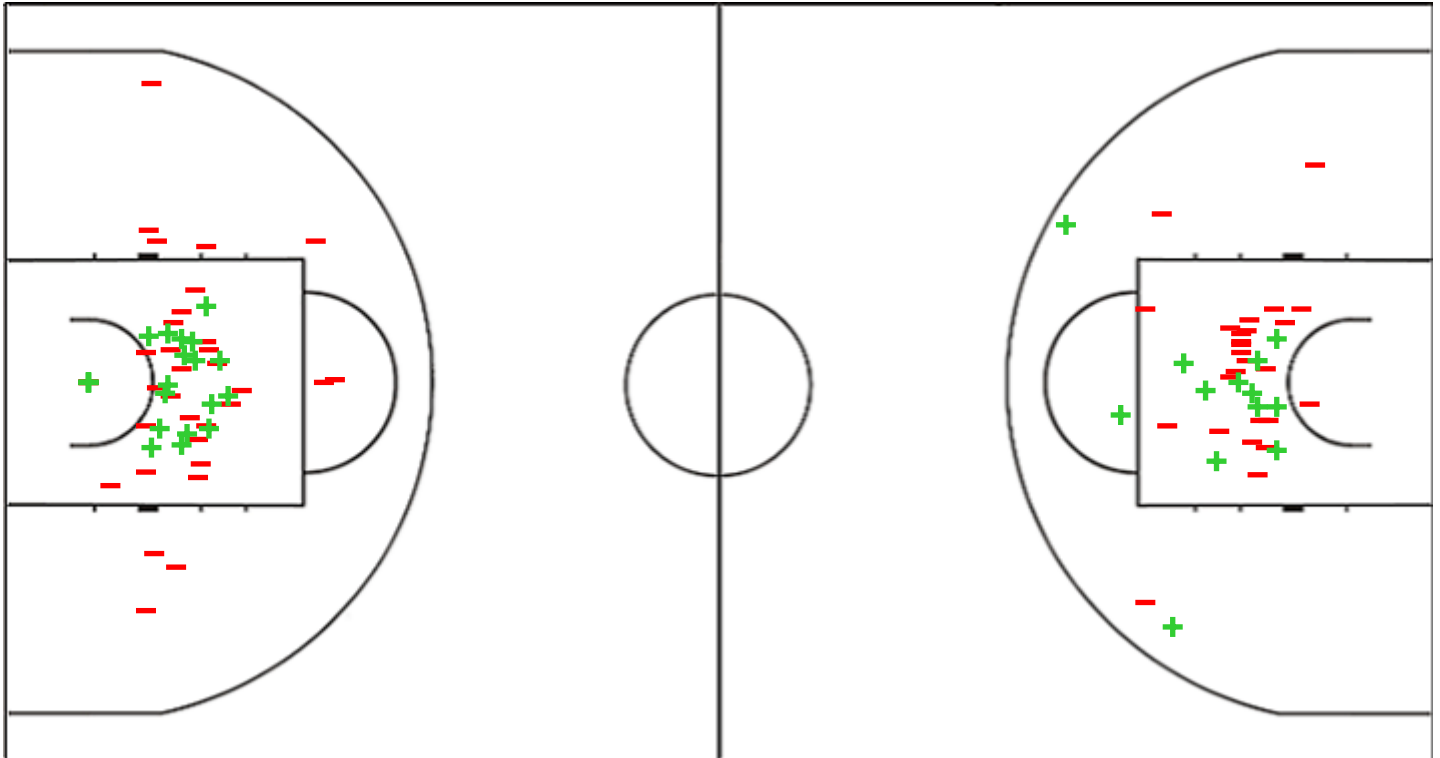

Shot Chart

LTU 73 vs 44 POL

(13-17, 23-7, 24-7, 13-13)

Scoring by 5 min intervals:

	Q1		Q2		Q3		Q4	
LTU	8	13	24	36	49	60	68	73
POL	7	17	22	24	29	31	40	44

LTU - Lithuania

POL - Poland

LTU	M / A	%
Fied Goals	30 / 79	38
2 Points	21 / 58	36
3 Points	9 / 21	43
Free Throws	4 / 7	57

%	M / A	POL
25	17 / 67	Fied Goals
33	13 / 39	2 Points
14	4 / 28	3 Points
50	6 / 12	Free Throws

GLOBAL PARTNERS

Shot Chart

LTU 73 vs 44 POL

(13-17, 23-7, 24-7, 13-13)

Scoring by 5 min intervals:

	Q1		Q2		Q3		Q4	
LTU	8	13	24	36	49	60	68	73
POL	7	17	22	24	29	31	40	44