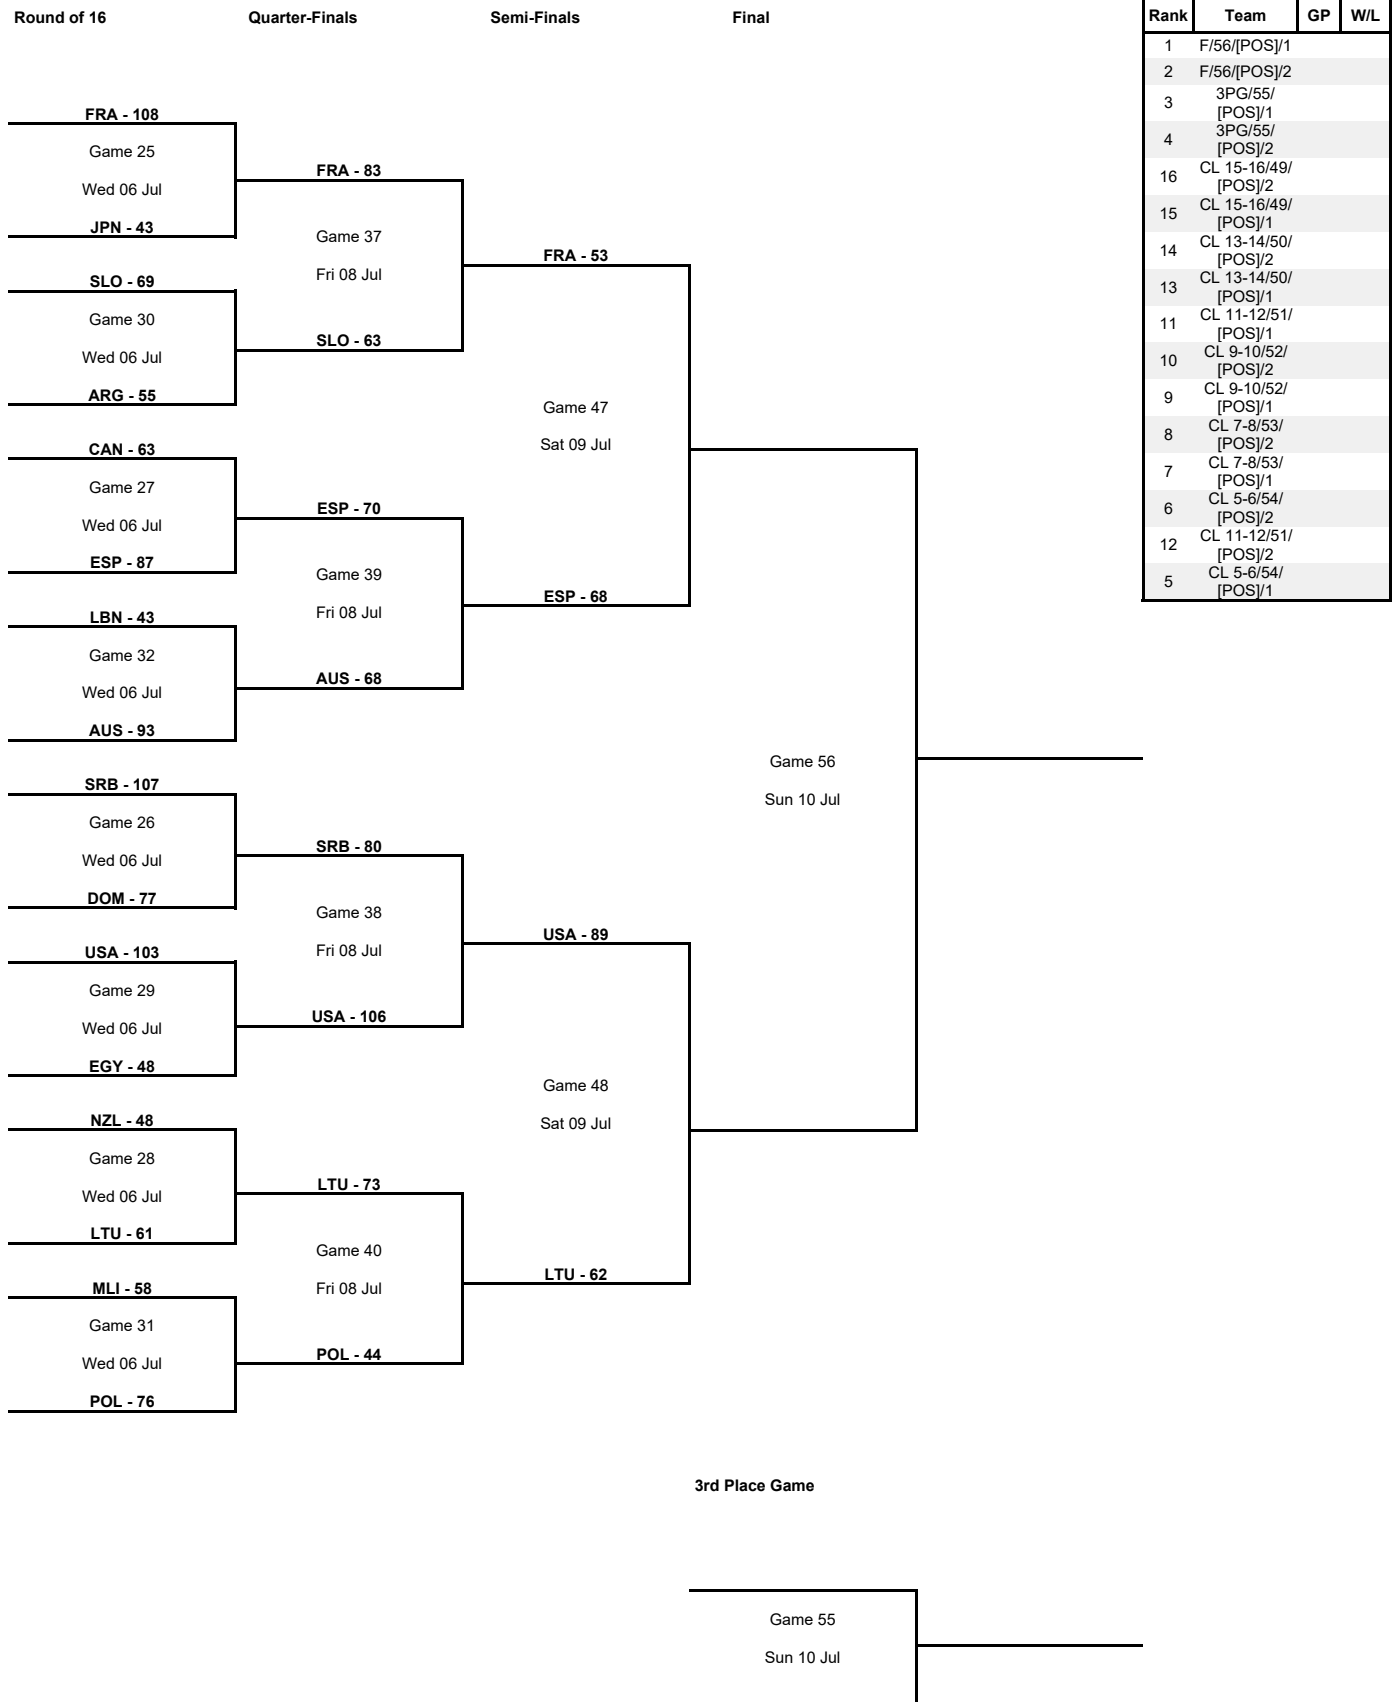

TOURNAMENT SUMMARY

GLOBAL PARTNERS