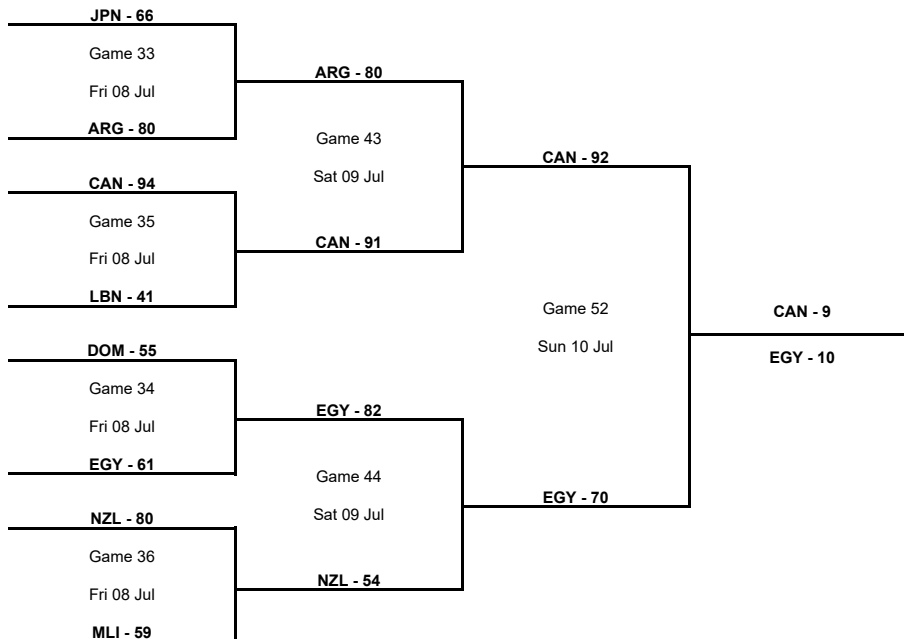

GLOBAL PARTNERS

TOURNAMENT SUMMARY

Class 5-8

Class 5-6

Class 7-8

Class 9-16

Class 9-12

Class 9-10