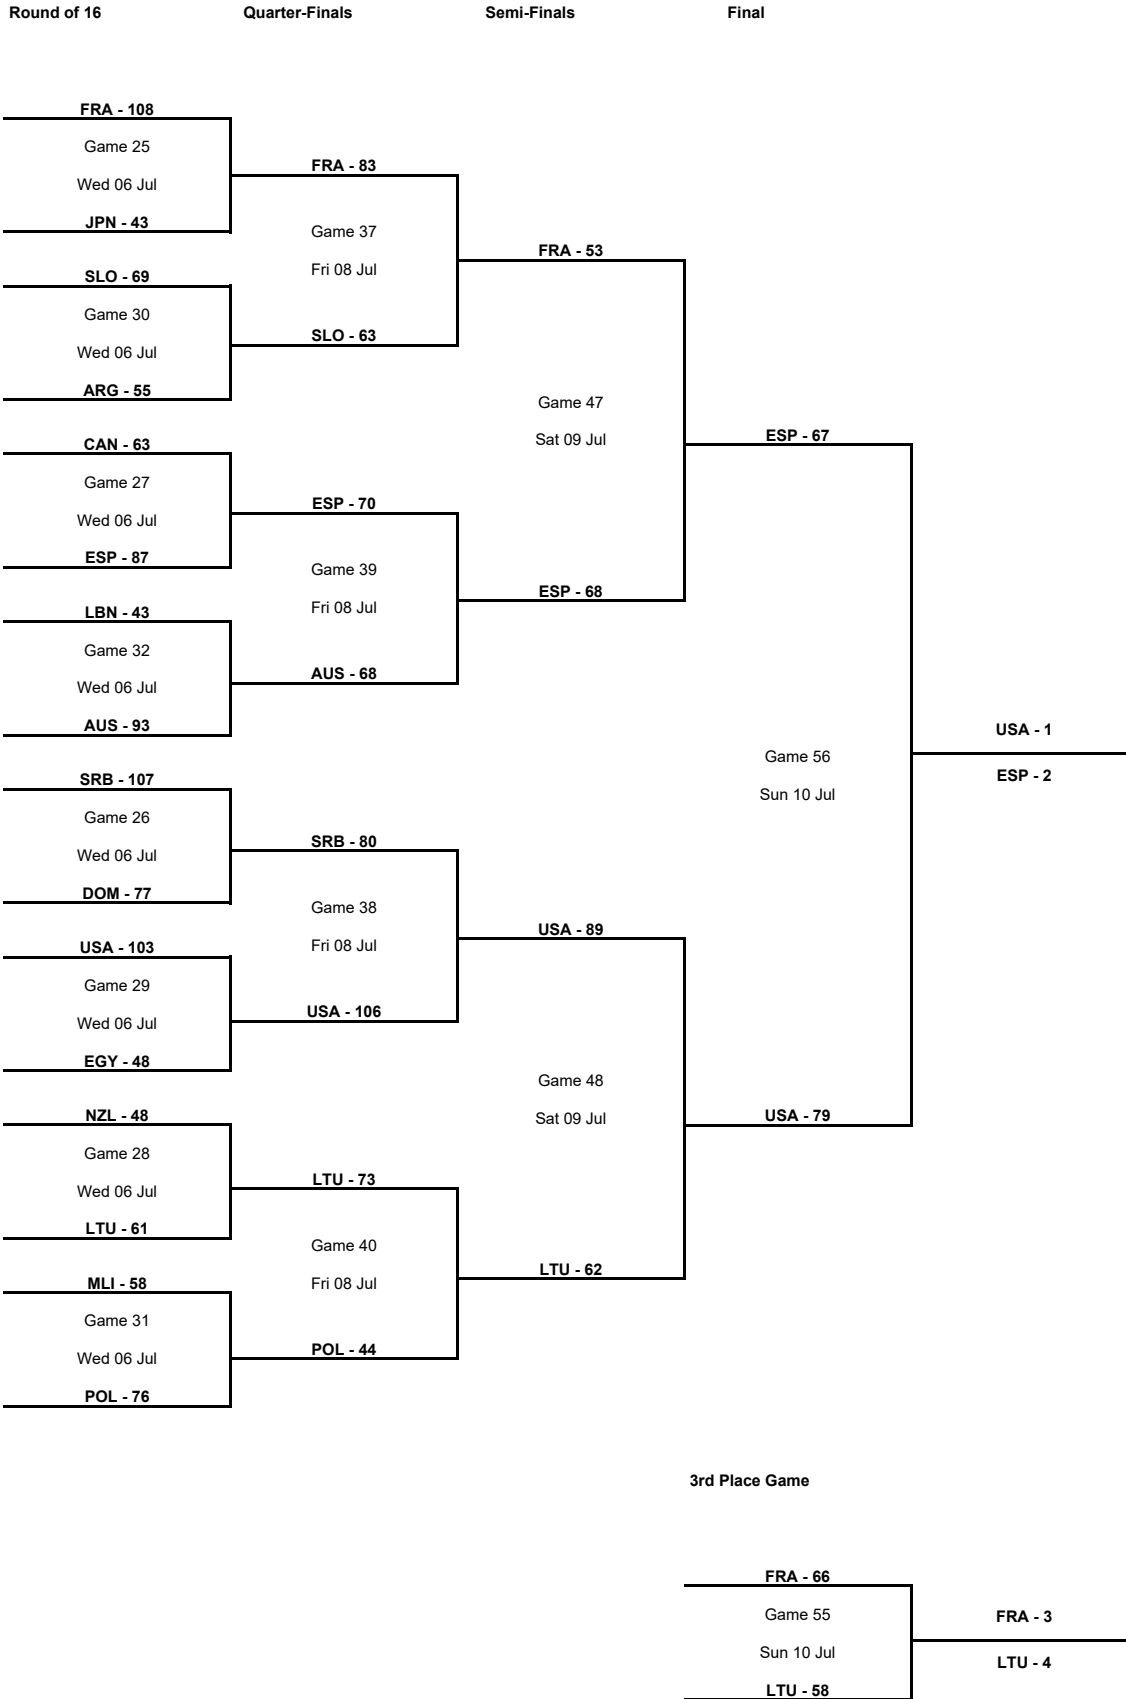

TOURNAMENT SUMMARY

Rank	Team	GP	W/L
1	USA	7	7/0
2	ESP	7	5/2
3	FRA	7	6/1
4	LTU	7	5/2
16	LBN	7	0/7
15	MLI	7	2/5
14	JPN	7	1/6
13	DOM	7	3/4
11	ARG	7	3/4
10	EGY	7	2/5
9	CAN	7	4/3
8	POL	7	3/4
7	SLO	7	4/3
6	AUS	7	5/2
12	NZL	7	1/6
5	SRB	7	5/2

GLOBAL PARTNERS