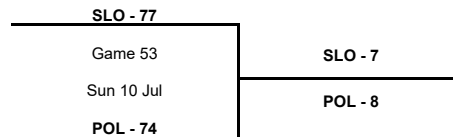

GLOBAL PARTNERS

TOURNAMENT SUMMARY

Rank	Team	GP	W/L
1	USA	7	7/0
2	ESP	7	5/2
3	FRA	7	6/1
4	LTU	7	5/2
16	LBN	7	0/7
15	MLI	7	2/5
14	JPN	7	1/6
13	DOM	7	3/4
11	ARG	7	3/4
10	EGY	7	2/5
9	CAN	7	4/3
8	POL	7	3/4
7	SLO	7	4/3
6	AUS	7	5/2
12	NZL	7	1/6
5	SRB	7	5/2

GLOBAL PARTNERS

TOURNAMENT SUMMARY

Class 5-8

Class 5-6

Class 7-8

Class 9-16

Class 9-12

Class 9-10