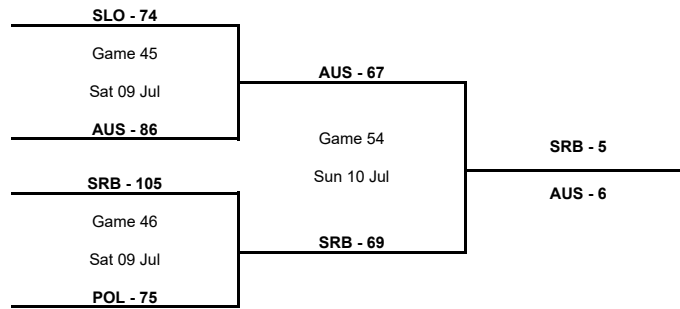

TOURNAMENT SUMMARY

Class 5-8

Class 5-6

Class 7-8