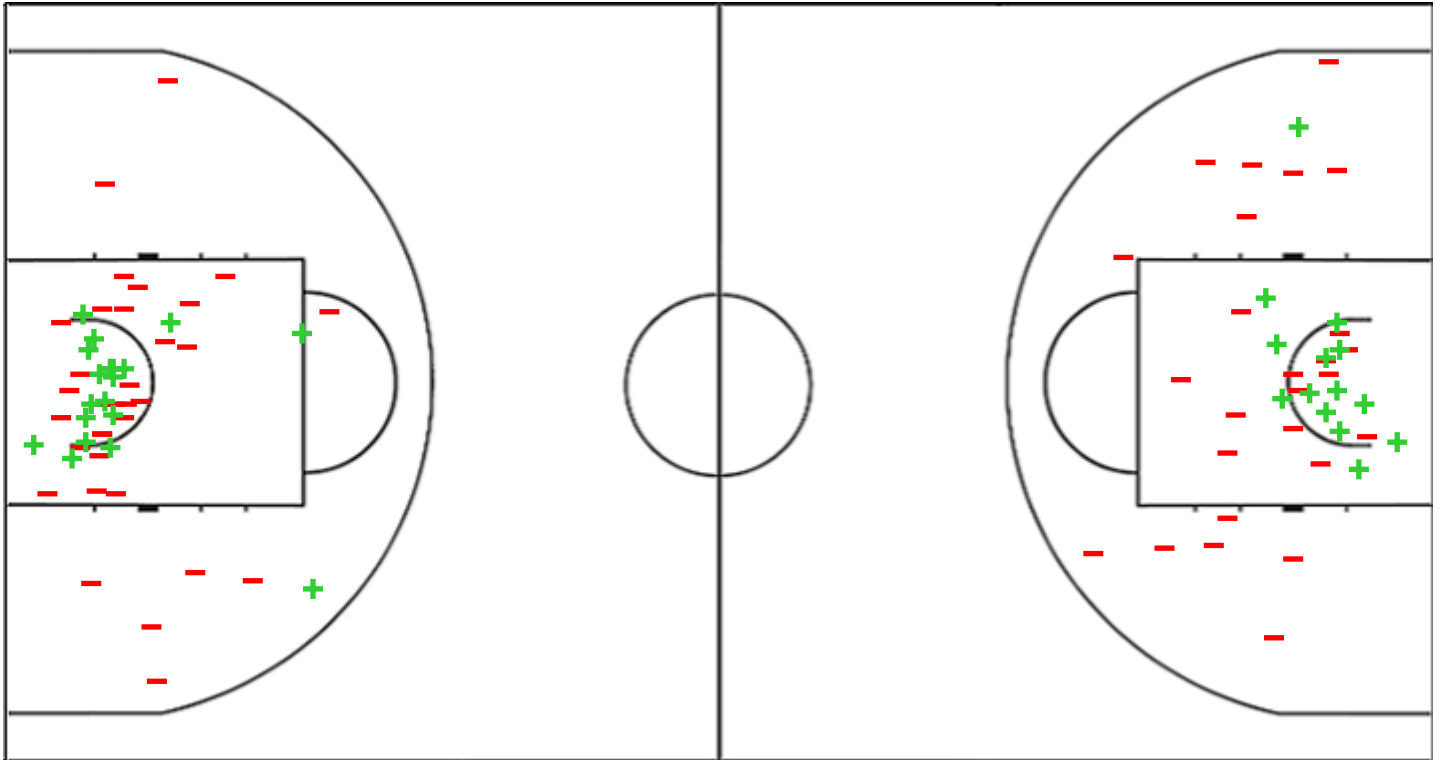

Shot Chart

HUN 55 vs 39 BEL

(13-7, 15-12, 12-8, 15-12)

Scoring by 5 min intervals:

	Q1		Q2		Q3		Q4	
HUN	3	13	22	28	34	40	49	55
BEL	3	7	17	19	25	27	33	39

HUN - Hungary

BEL - Belgium