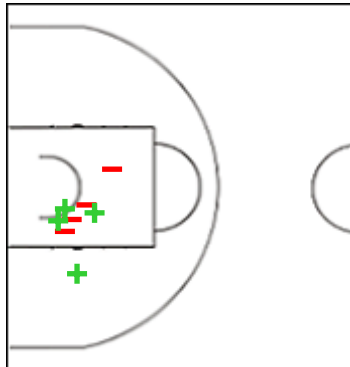

9 BYVATOV Marianna

	M / A	%
Fied Goals	2 / 6	33
2 Points	2 / 5	40
3 Points	0 / 1	0
Free Throws	0 / 0	0

12 SOLTAU Annika

	M / A	%
Fied Goals	6 / 19	32
2 Points	6 / 18	33
3 Points	0 / 1	0
Free Throws	2 / 4	50

13 ROLF Mailien

	M / A	%
Fied Goals	4 / 12	33
2 Points	4 / 8	50
3 Points	0 / 4	0
Free Throws	3 / 5	60

14 DJUELA Emmanuelle

	M / A	%
Fied Goals	1 / 2	50
2 Points	1 / 2	50
3 Points	0 / 0	0
Free Throws	0 / 0	0