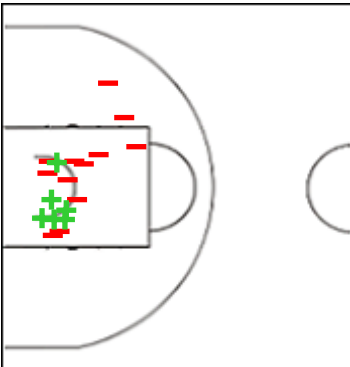

	M / A	%
Fied Goals	1 / 9	11
2 Points	1 / 3	33
3 Points	0 / 6	0
Free Throws	0 / 0	0

7 ENGLISCH Helena

	M / A	%
Fied Goals	2 / 5	40
2 Points	1 / 3	33
3 Points	1 / 2	50
Free Throws	0 / 0	0

GLOBAL PARTNERS

Shot Chart

GER 68 vs 35 NZL

(12-4, 13-10, 20-10, 23-11)

Scoring by 5 min intervals:

	Q1		Q2		Q3		Q4	
GER	4	12	21	25	33	45	58	68
NZL	2	4	8	14	19	24	28	35

GER - Germany

8 FOX Naima

	M / A	%
Fied Goals	2 / 5	40
2 Points	1 / 4	25
3 Points	1 / 1	100
Free Throws	0 / 0	0

9 BYVATOV Marianna

	M / A	%
Fied Goals	2 / 6	33
2 Points	2 / 5	40
3 Points	0 / 1	0
Free Throws	0 / 0	0

12 SOLTAU Annika

	M / A	%
Fied Goals	6 / 19	32
2 Points	6 / 18	33
3 Points	0 / 1	0
Free Throws	2 / 4	50