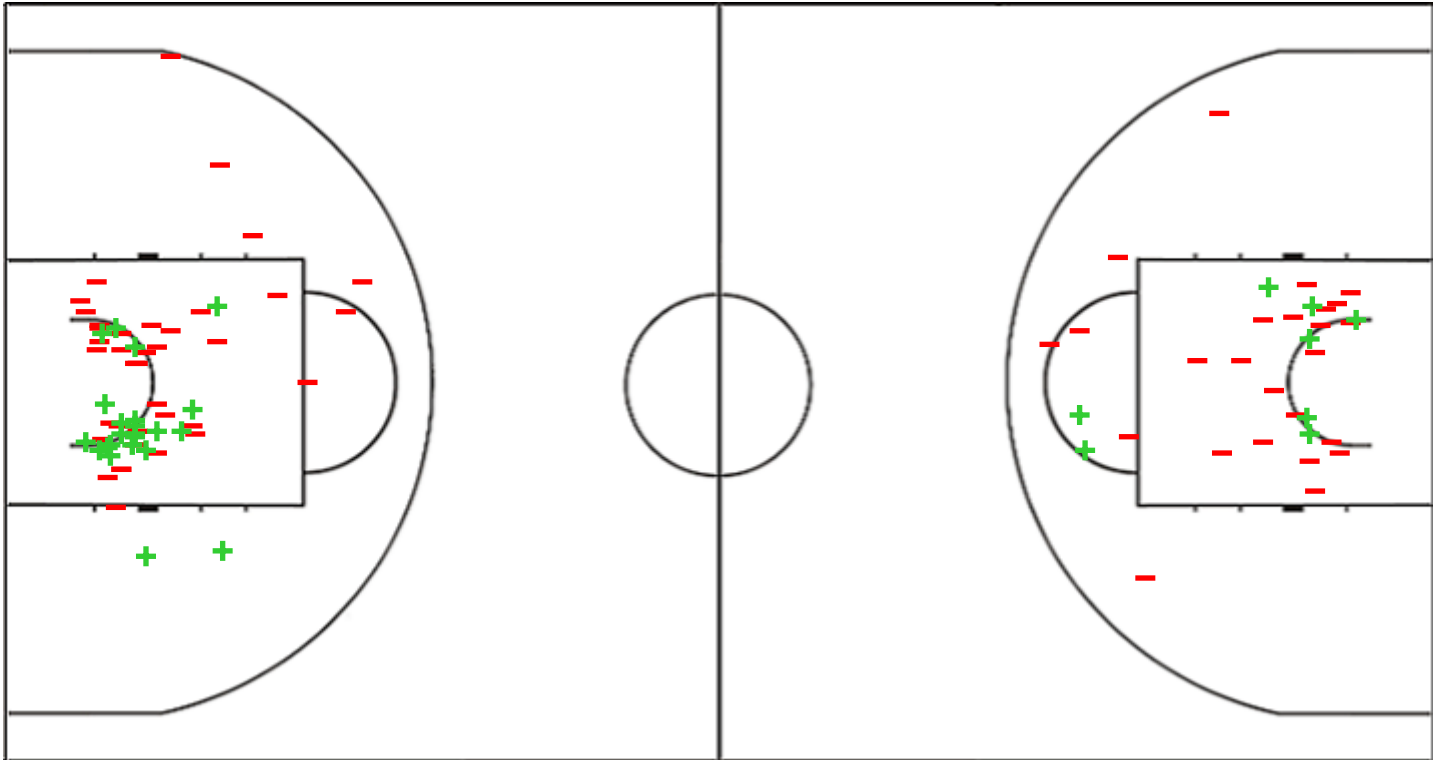

Shot Chart

GER 68 vs 35 NZL

(12-4, 13-10, 20-10, 23-11)

Scoring by 5 min intervals:

	Q1		Q2		Q3		Q4	
GER	4	12	21	25	33	45	58	68
NZL	2	4	8	14	19	24	28	35

GER - Germany

NZL - New Zealand

GER	M / A	%
Fied Goals	28 / 89	31
2 Points	23 / 61	38
3 Points	5 / 28	18
Free Throws	7 / 11	64