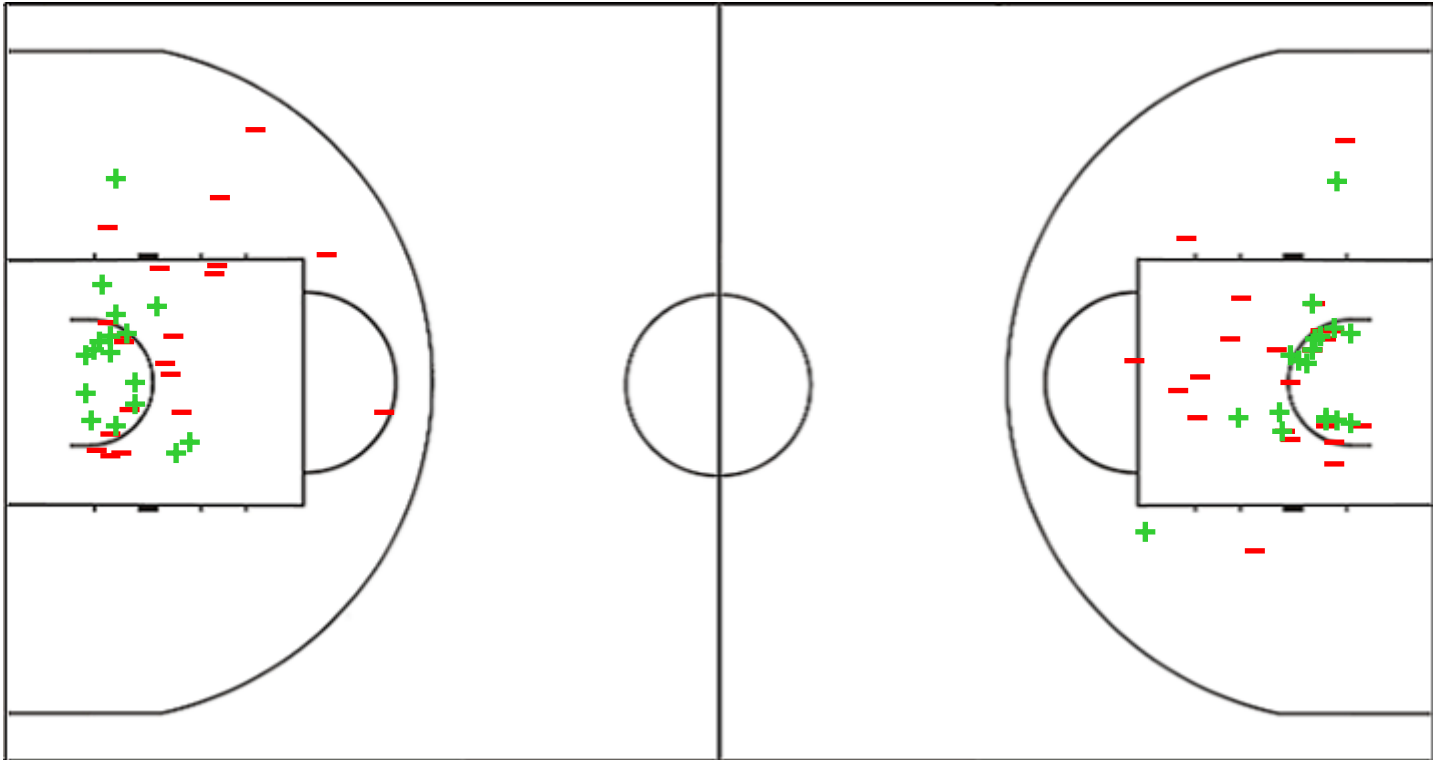

Shot Chart

BEL 60 vs 57 JPN

(11-23, 20-11, 13-14, 16-9)

Scoring by 5 min intervals:

	Q1		Q2		Q3		Q4	
BEL	3	11	22	31	40	44	50	60
JPN	8	23	27	34	42	48	52	57

BEL - Belgium

JPN - Japan

BEL	M / A	%
Fied Goals	24 / 63	38
2 Points	17 / 37	46
3 Points	7 / 26	27
Free Throws	5 / 12	42