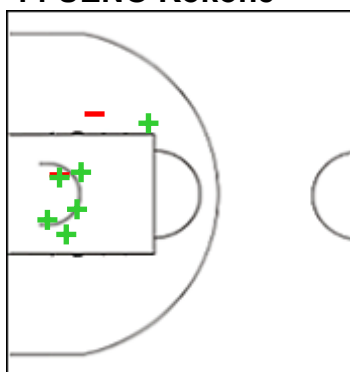

Shot Chart

BEL 60 vs 57 JPN

(11-23, 20-11, 13-14, 16-9)

Scoring by 5 min intervals:

	Q1		Q2		Q3		Q4	
BEL	3	11	22	31	40	44	50	60
JPN	8	23	27	34	42	48	52	57

JPN - Japan

7 KADOWAKI Kohane

	M / A	%
Fied Goals	1 / 3	33
2 Points	1 / 3	33
3 Points	0 / 0	0
Free Throws	0 / 0	0

10 MITSUGI Maho

	M / A	%
Fied Goals	2 / 5	40
2 Points	2 / 4	50
3 Points	0 / 1	0
Free Throws	0 / 0	0

13 HIGASHI Iroha

	M / A	%
Fied Goals	0 / 8	0
2 Points	0 / 3	0
3 Points	0 / 5	0
Free Throws	0 / 0	0

14 UENO Kokone

	M / A	%
Fied Goals	9 / 14	64
2 Points	6 / 8	75
3 Points	3 / 6	50
Free Throws	1 / 2	50

16 SHIMODA Miki

	M / A	%
Fied Goals	1 / 4	25
2 Points	1 / 4	25
3 Points	0 / 0	0
Free Throws	0 / 0	0

23 OUE Kiyona

	M / A	%
Fied Goals	2 / 3	67
2 Points	2 / 3	67
3 Points	0 / 0	0
Free Throws	2 / 2	100