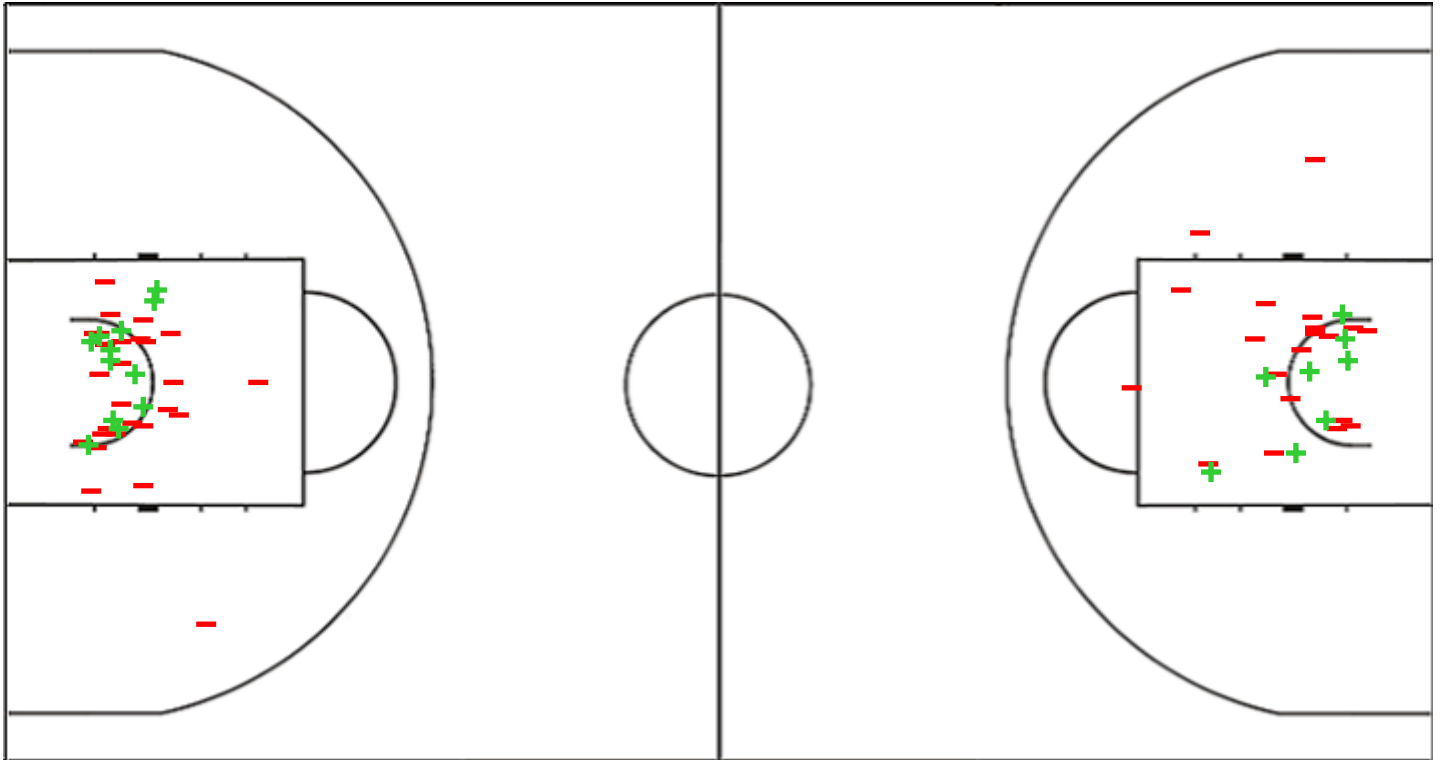

Shot Chart

MLI 58 vs 61 NZL

(18-10, 6-13, 22-18, 12-20)

Scoring by 5 min intervals:

	Q1		Q2		Q3		Q4	
MLI	9	18	20	24	33	46	48	58
NZL	8	10	17	23	34	41	51	61

MLI - Mali

NZL - New Zealand

MLI	M / A	%
Fied Goals	21 / 82	26
2 Points	12 / 39	31
3 Points	9 / 43	21
Free Throws	7 / 14	50

%	M / A	NZL
32	18 / 57	Fied Goals
28	8 / 29	2 Points
36	10 / 28	3 Points
68	15 / 22	Free Throws

GLOBAL PARTNERS

Shot Chart

MLI 58 vs 61 NZL

(18-10, 6-13, 22-18, 12-20)

Scoring by 5 min intervals:

	Q1		Q2		Q3		Q4	
MLI	9	18	20	24	33	46	48	58
NZL	8	10	17	23	34	41	51	61