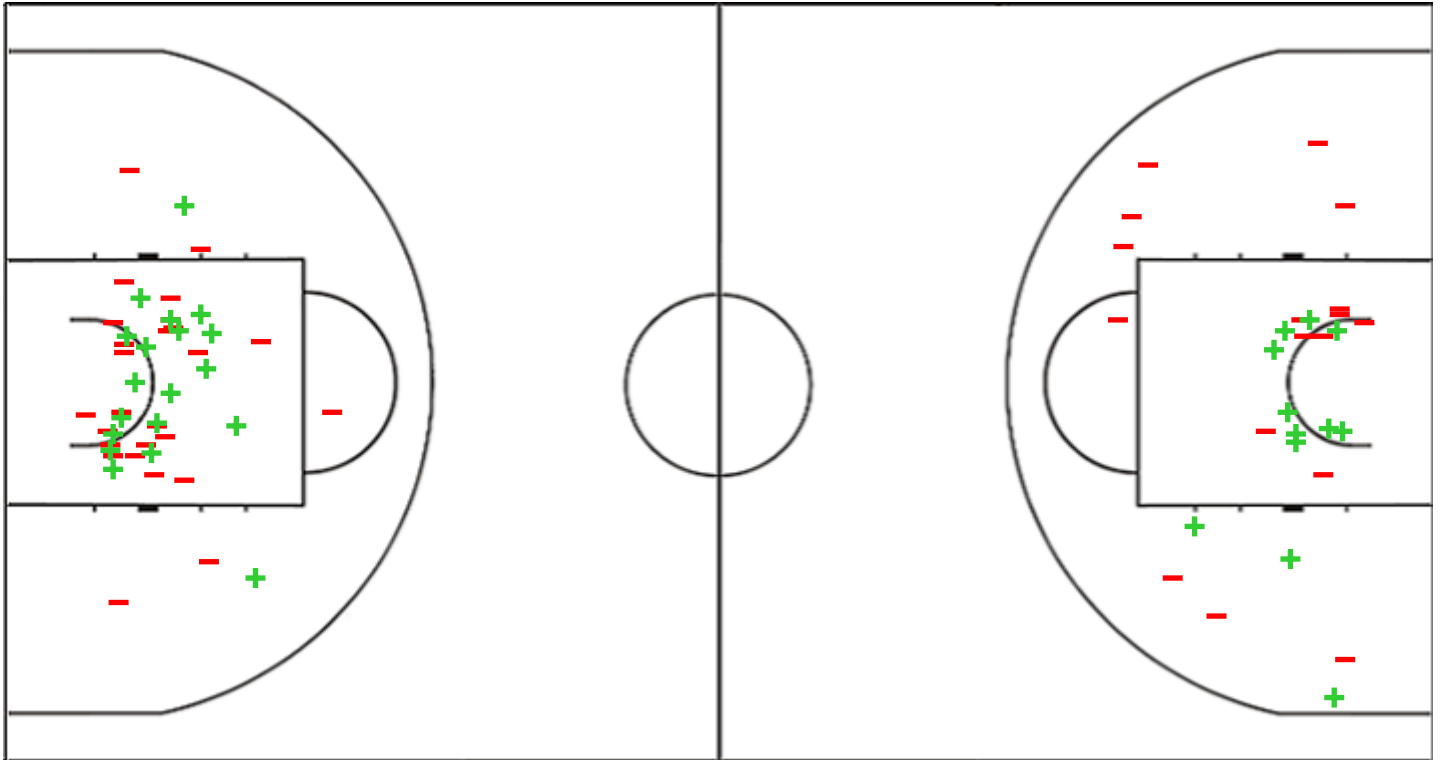

Shot Chart

ARG 55 vs 68 KOR

(10-24, 13-21, 11-16, 21-7)

Scoring by 5 min intervals:

	Q1		Q2		Q3		Q4	
ARG	6	10	17	23	30	34	44	55
KOR	6	24	37	45	54	61	64	68

ARG - Argentina

KOR - Republic of Korea

ARG	M / A	%
Fied Goals	21 / 60	35
2 Points	19 / 45	42
3 Points	2 / 15	13
Free Throws	11 / 18	61