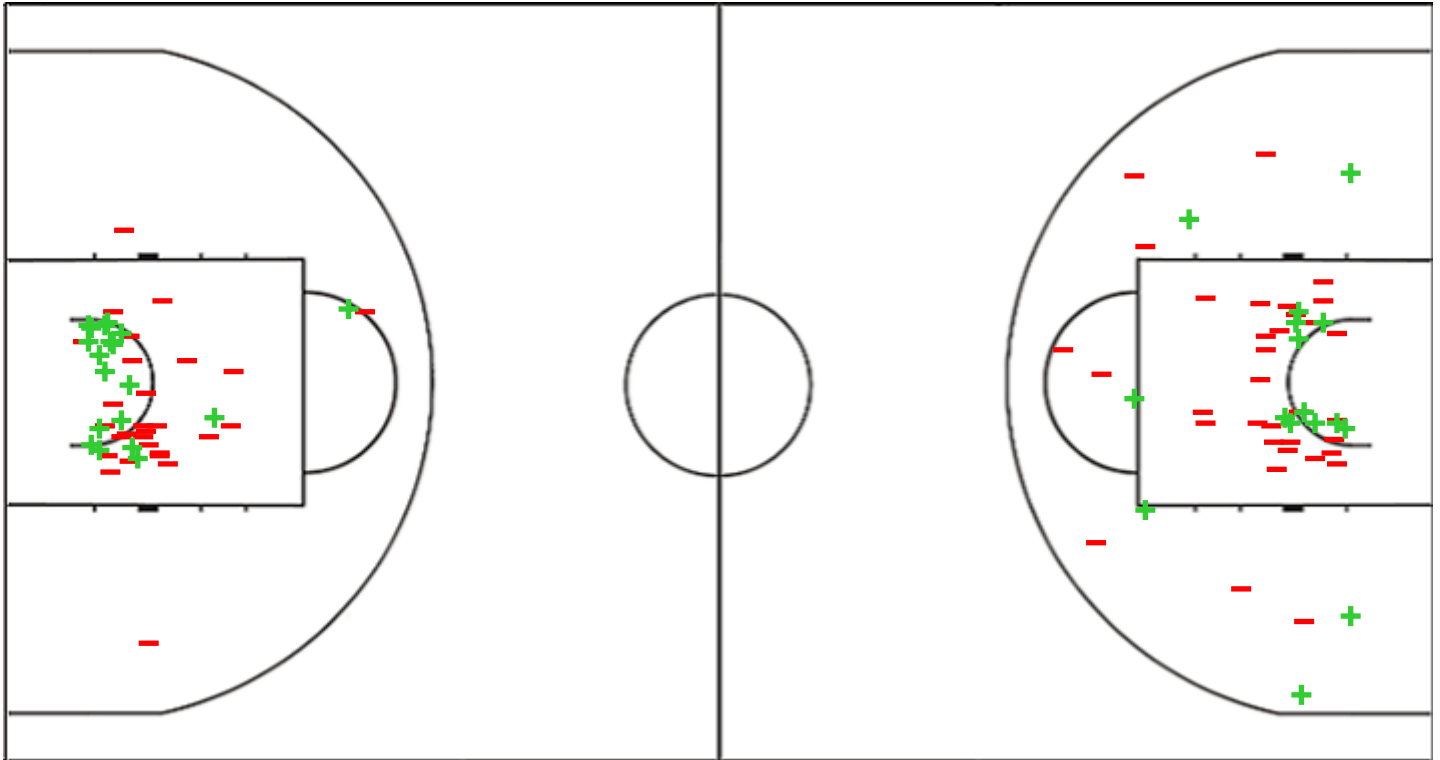

Shot Chart

BEL 88 vs 42 MEX

(27-10, 27-8, 19-12, 15-12)

Scoring by 5 min intervals:

	Q1		Q2		Q3		Q4	
BEL	15	27	38	54	65	73	75	88
MEX	8	10	14	18	22	30	37	42

BEL - Belgium

MEX - Mexico

BEL	M / A	%
Fied Goals	32 / 88	36
2 Points	19 / 47	40
3 Points	13 / 41	32
Free Throws	11 / 16	69

%	M / A	MEX
25	17 / 68	Fied Goals
31	16 / 51	2 Points
6	1 / 17	3 Points
64	7 / 11	Free Throws

GLOBAL PARTNERS

Shot Chart

BEL 88 vs 42 MEX

(27-10, 27-8, 19-12, 15-12)

Scoring by 5 min intervals:

	Q1		Q2		Q3		Q4	
BEL	15	27	38	54	65	73	75	88
MEX	8	10	14	18	22	30	37	42