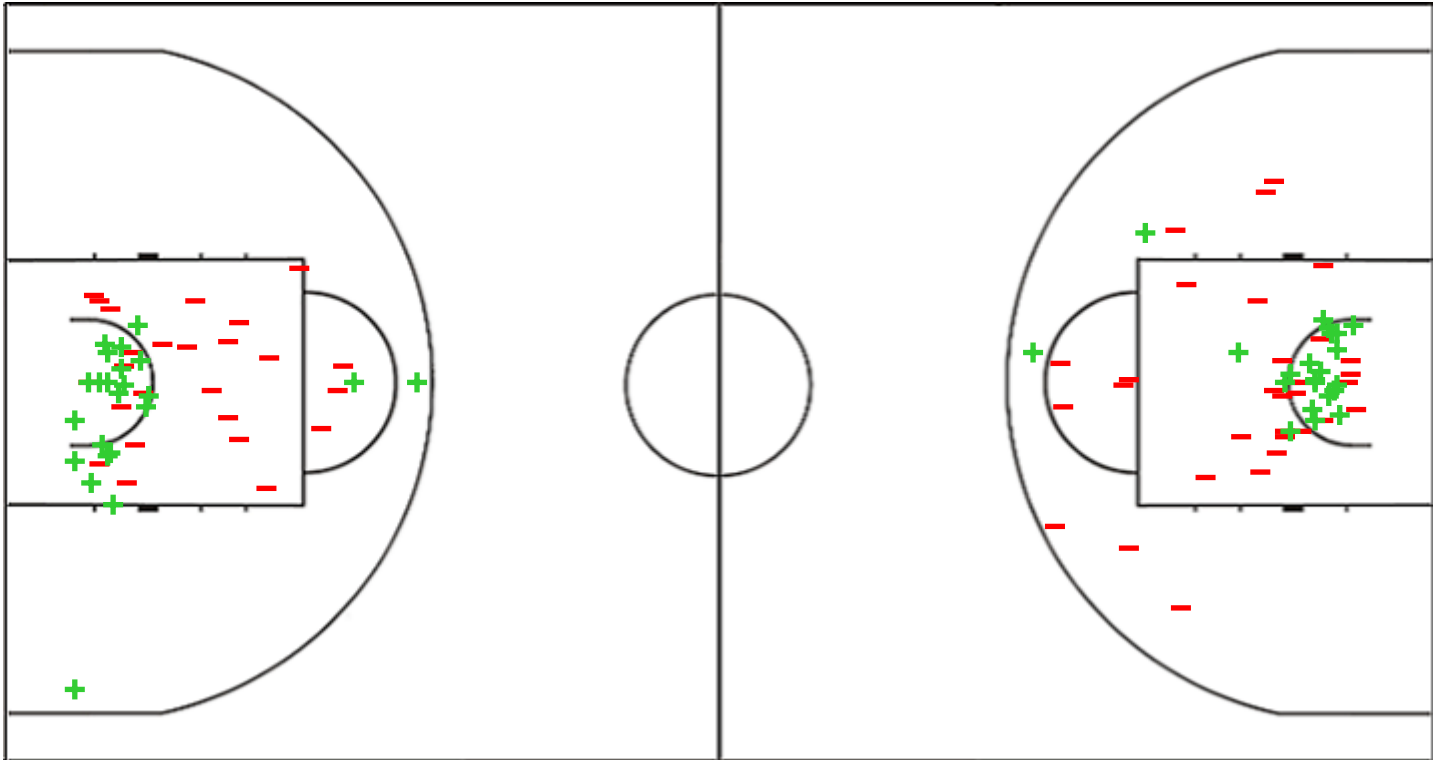

Shot Chart

AUS 75 vs 72 GER

(21-21, 16-19, 22-14, 16-18)

Scoring by 5 min intervals:

	Q1		Q2		Q3		Q4	
AUS	8	21	28	37	52	59	66	75
GER	14	21	24	40	43	54	60	72

AUS - Australia

GER - Germany

AUS	M / A	%
Fied Goals	29 / 60	48
2 Points	23 / 48	48
3 Points	6 / 12	50
Free Throws	11 / 17	65