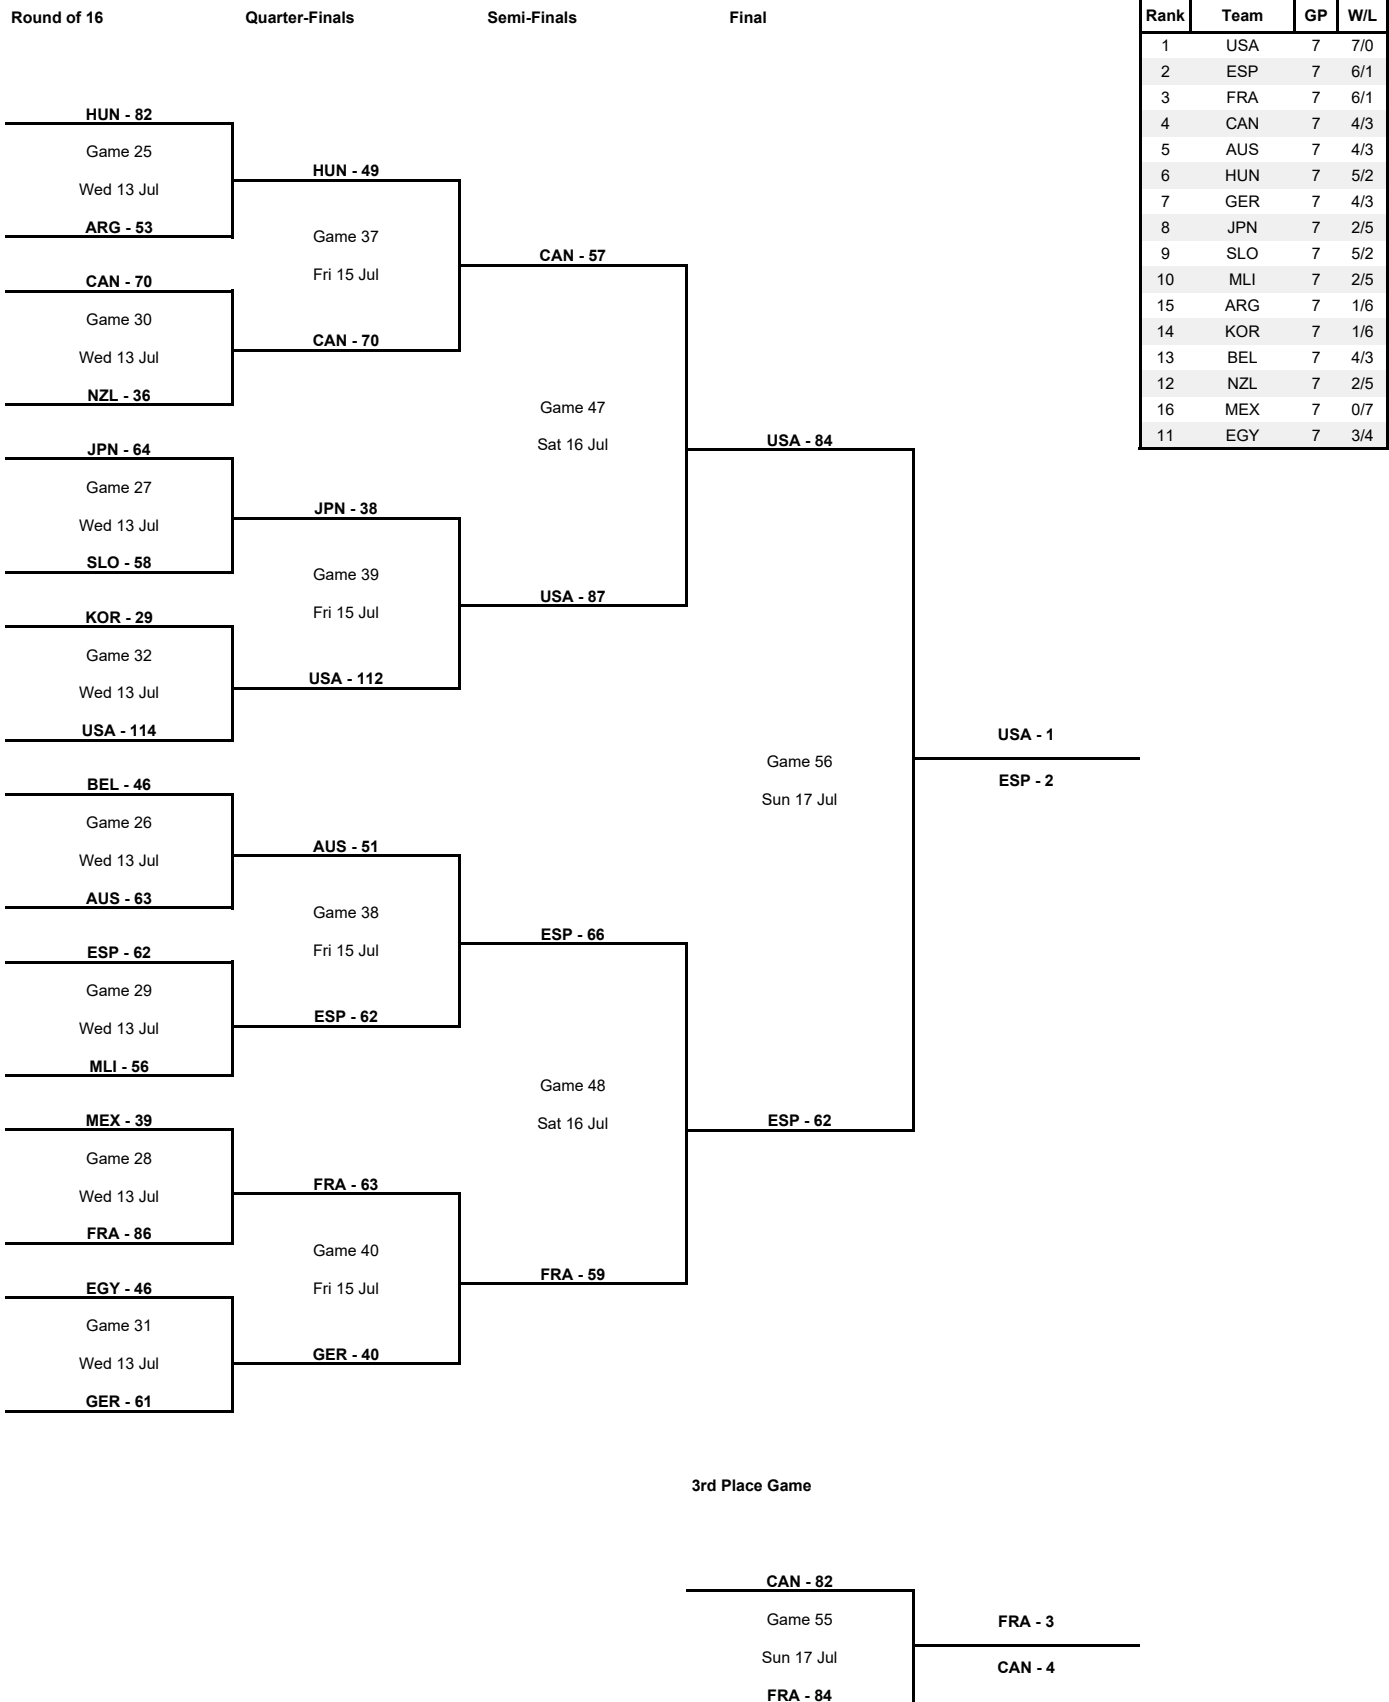

TOURNAMENT SUMMARY