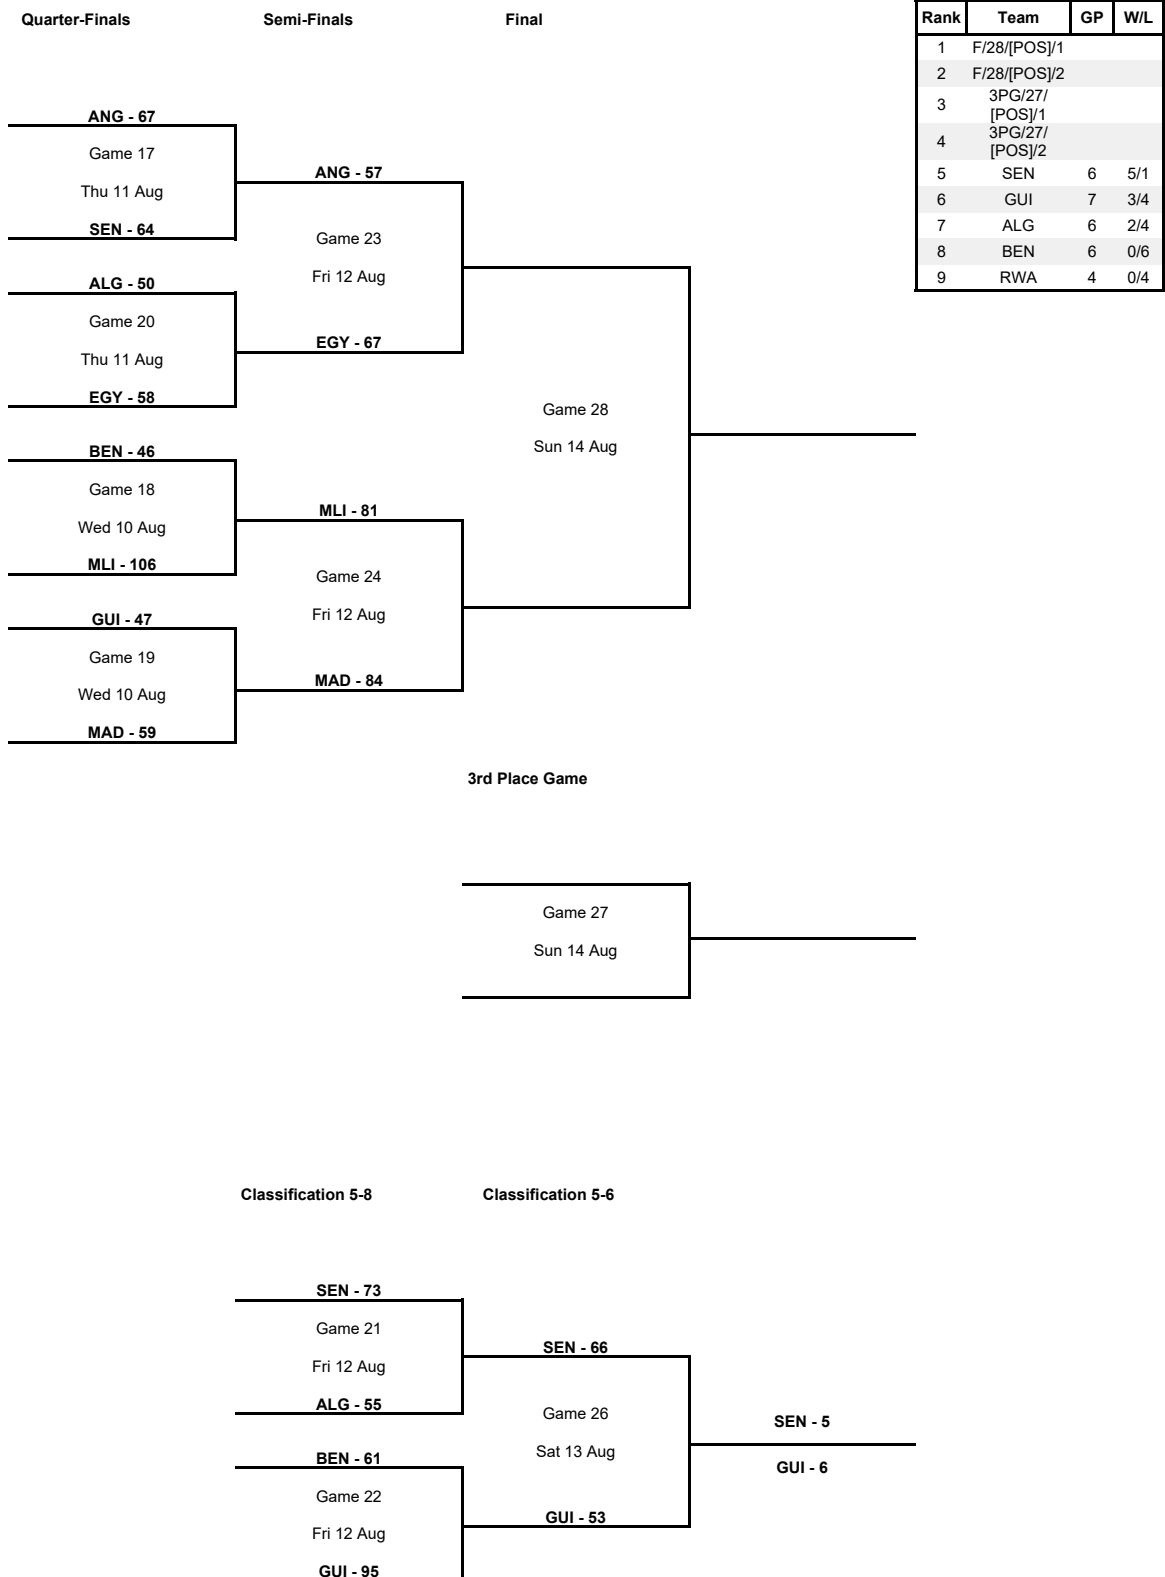

TOURNAMENT SUMMARY

Classification 5-8

Phase	Game No	Teams	Date	Start Time	Location	Attendance	Final	Q1	Q2	Q3	Q4
Classification 5-8	A	BEN vs GUI	Fri 12 Aug	12:30	Palais des Sports Mahamasina	0	61-95	6-19	14-32	20-11	21-33
		SEN vs ALG	Fri 12 Aug	15:00	Palais des Sports Mahamasina	0	73-55	23-15	22-13	19-8	9-19

Semi-Finals

Phase	Game No	Teams	Date	Start Time	Location	Attendance	Final	Q1	Q2	Q3	Q4
Semi-Finals	21	ANG vs EGY	Fri 12 Aug	20:00	Palais des Sports Mahamasina	0	57-67	12-14	12-15	13-16	20-22
	24	MLI vs MAD	Fri 12 Aug	17:30	Palais des Sports Mahamasina	0	81-84	18-25	20-20	24-19	19-20

Classification 7-8

Phase	Game No	Teams	Date	Start Time	Location	Attendance	Final	Q1	Q2	Q3	Q4
Classification 7-8	A	ALG vs BEN	Sat 13 Aug	13:00	Palais des Sports Mahamasina	0	90-54	21-15	18-12	24-13	27-14

Classification 5-6

Phase	Game No	Teams	Date	Start Time	Location	Attendance	Final	Q1	Q2	Q3	Q4
Classification 5-6	A	SEN vs GUI	Sat 13 Aug	15:30	Palais des Sports Mahamasina	0	66-53	11-6	20-16	13-16	22-15

Legend :	
Class.	Classification
OTx	Overtime
Diff.	Difference
Qx	Quarter Time
DSQ	Disqualified
W/L	Win/Loss
GP	Games played

TOURNAMENT SUMMARY