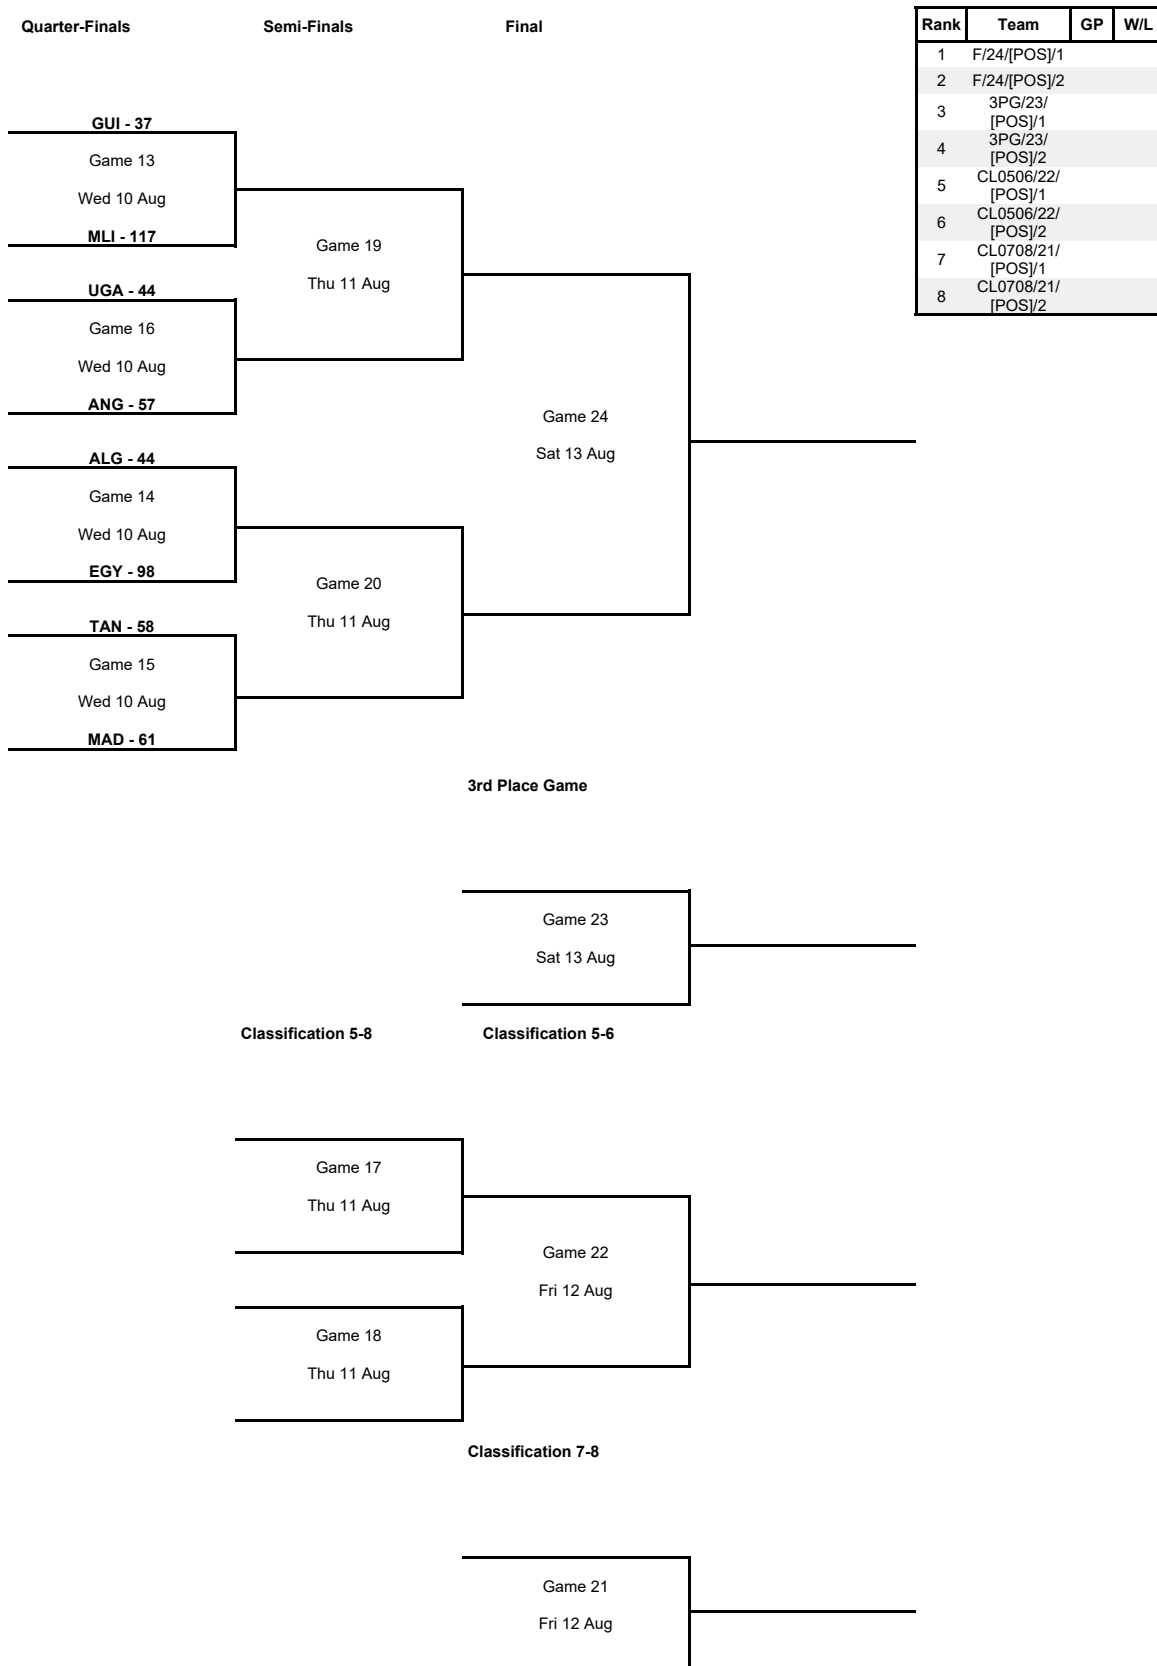

TOURNAMENT SUMMARY

Rank	Team	GP	W/L
1	F/24/[POS]/1		
2	F/24/[POS]/2		
3	3PG/23/ [POS]/1		
4	3PG/23/ [POS]/2		
5	CL0506/22/ [POS]/1		
6	CL0506/22/ [POS]/2		
7	CL0708/21/ [POS]/1		
8	CL0708/21/ [POS]/2