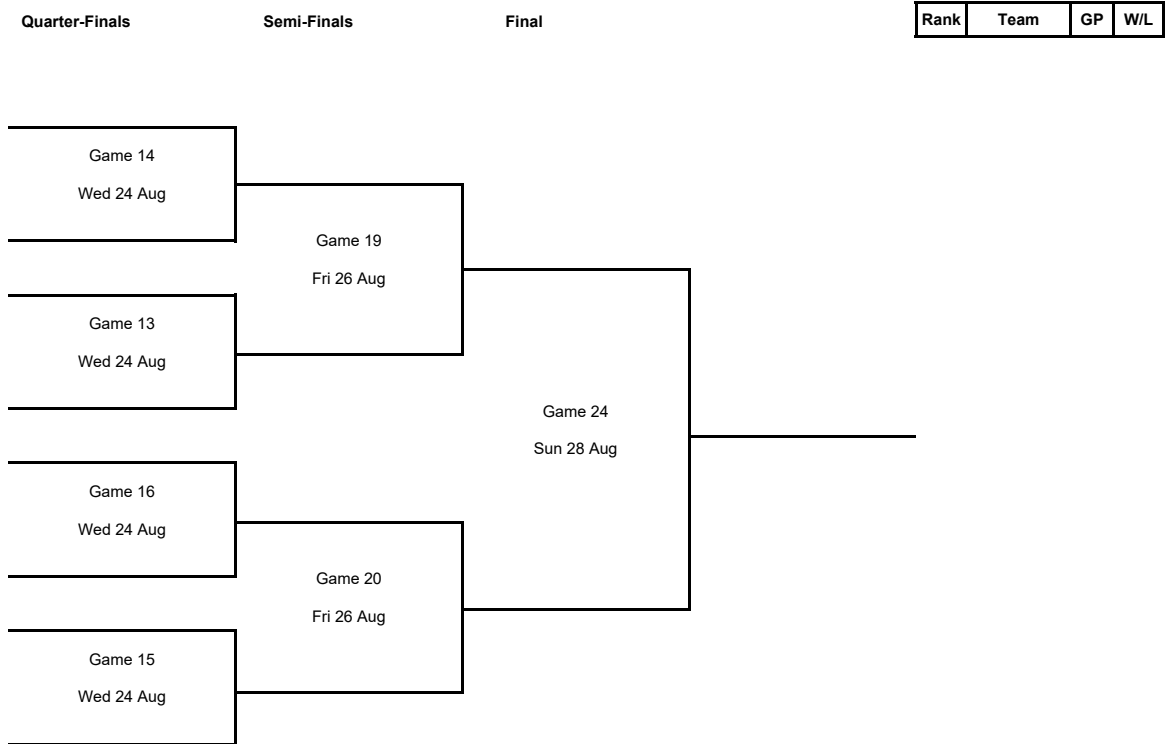

TOURNAMENT SUMMARY