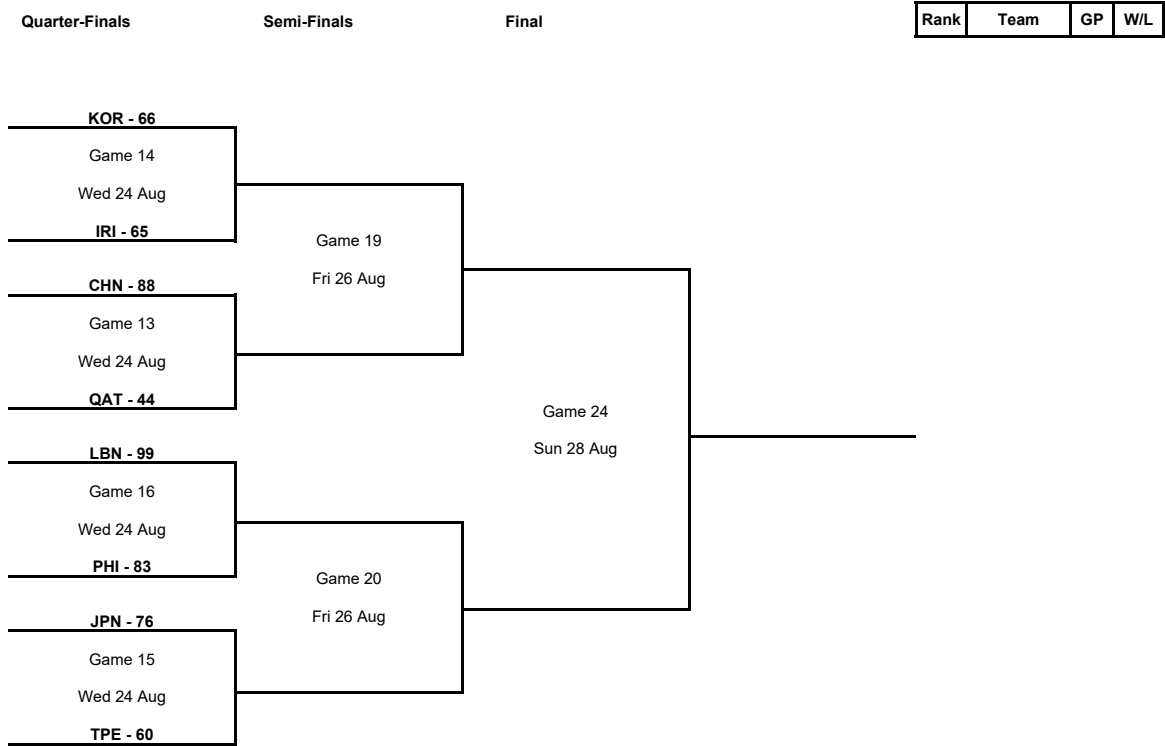

TOURNAMENT SUMMARY