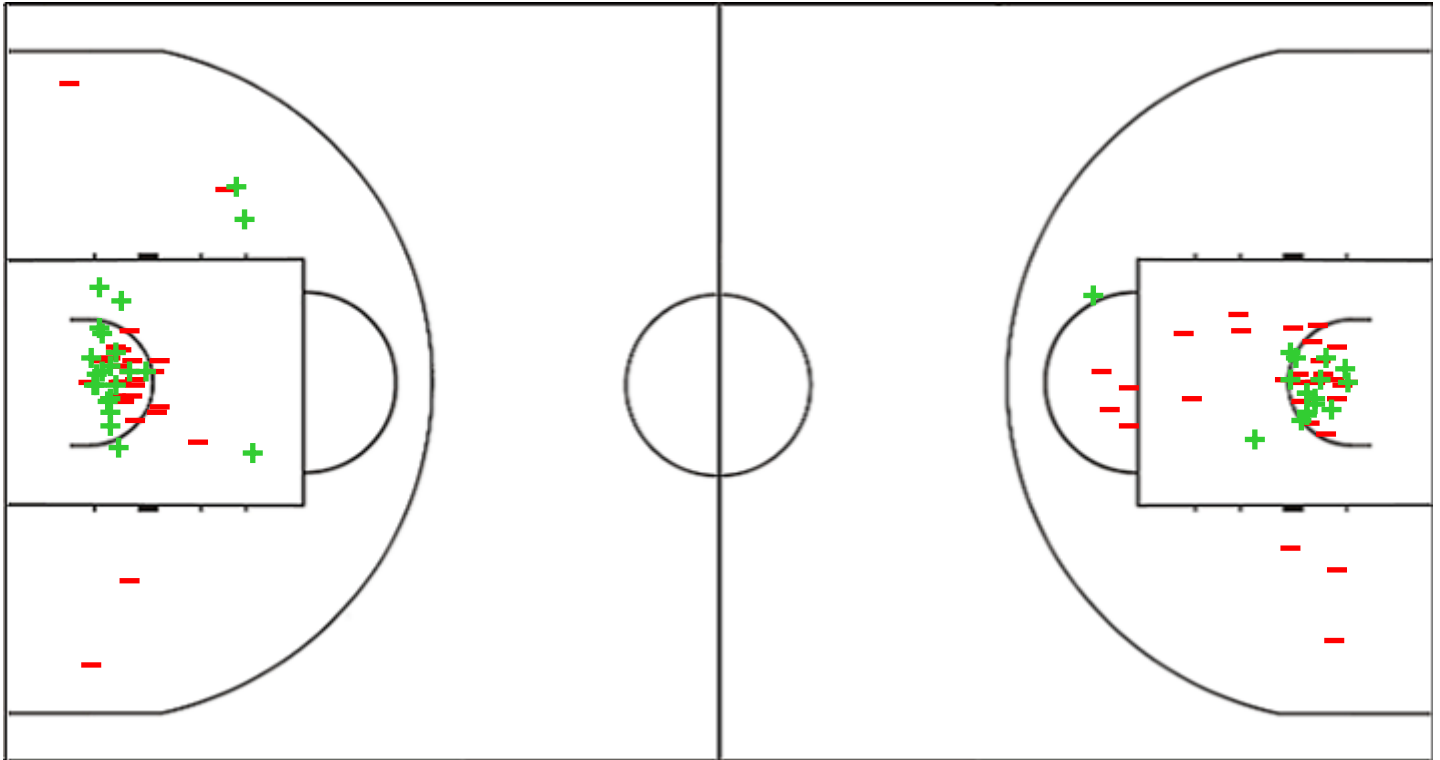

Shot Chart

PHI 72 vs 67 TPE

(12-19, 23-8, 24-16, 13-24)

Scoring by 5 min intervals:

	Q1		Q2		Q3		Q4	
PHI	10	12	26	35	45	59	65	72
TPE	10	19	21	27	35	43	51	67

PHI - Philippines

TPE - Chinese Taipei

PHI	M / A	%
Fied Goals	26 / 70	37
2 Points	22 / 51	43
3 Points	4 / 19	21
Free Throws	16 / 26	62