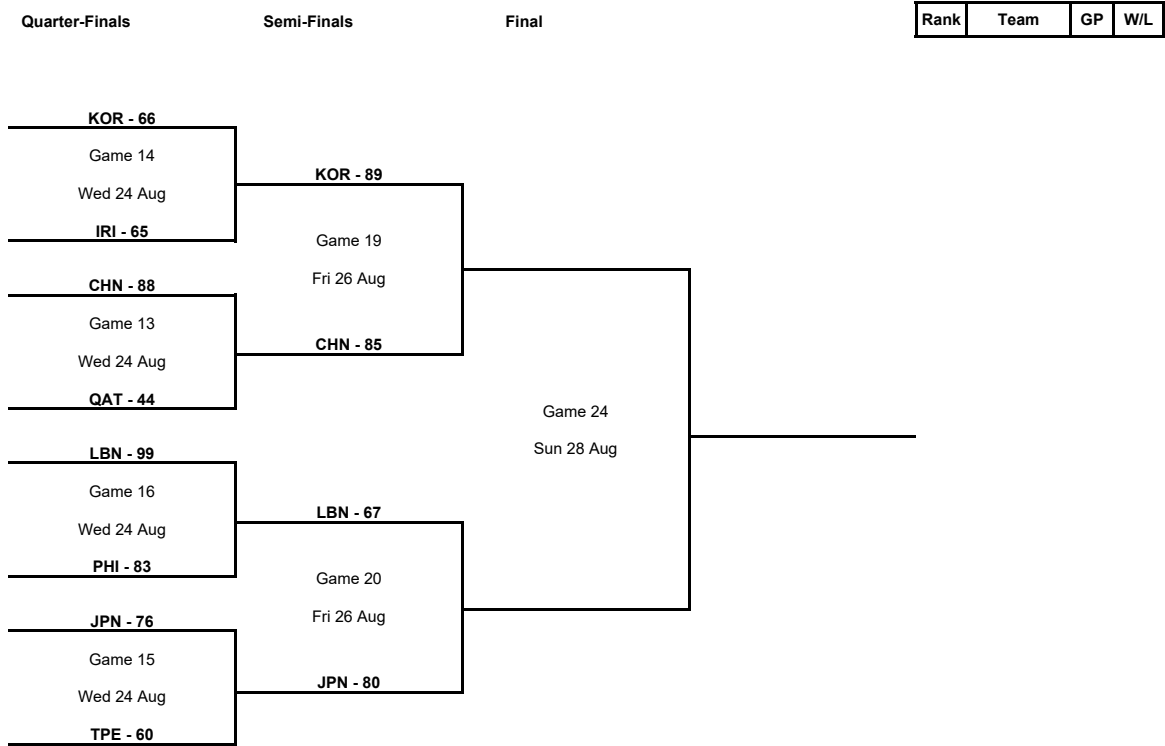

TOURNAMENT SUMMARY