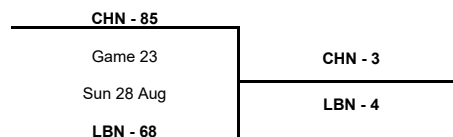

3rd Place Game