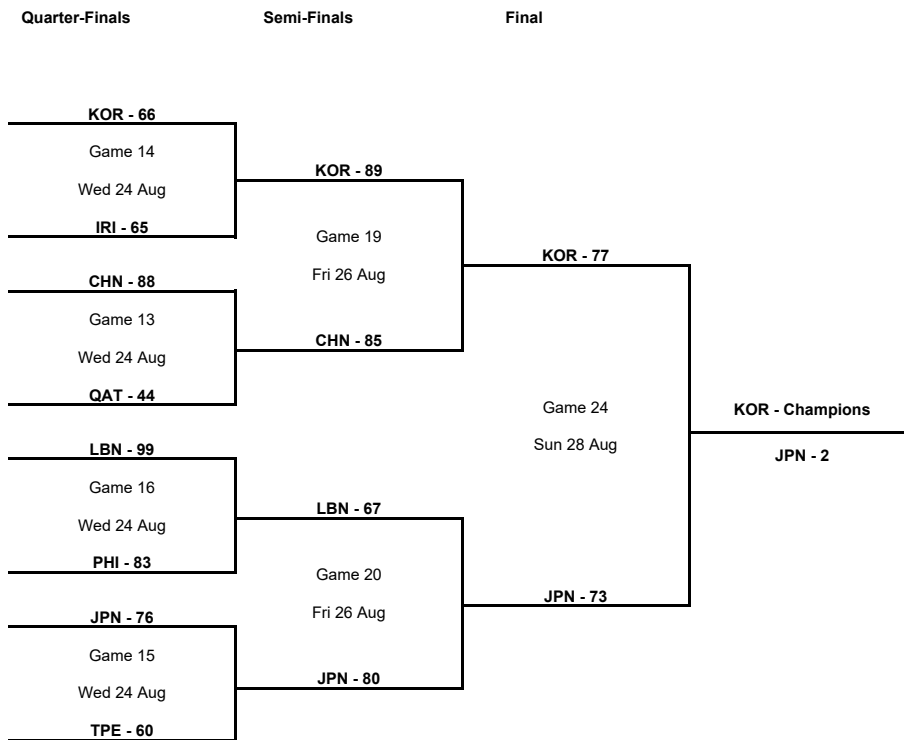

TOURNAMENT SUMMARY