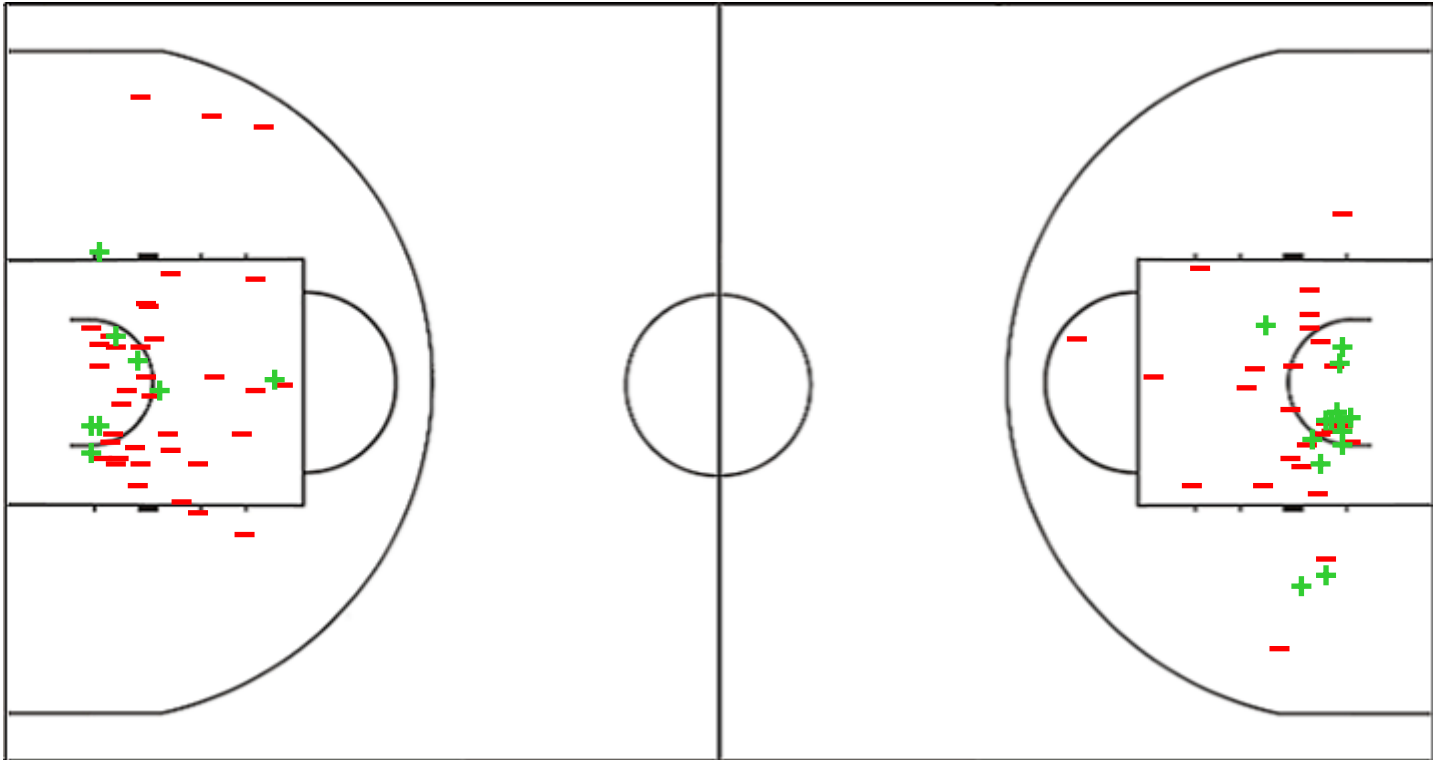

## Shot Chart

### ARG 34 vs 54 BRA

(13-7, 8-18, 6-12, 7-17)

Scoring by 5 min intervals:

	Q1		Q2		Q3		Q4	
<b>ARG</b>	4	13	16	21	25	27	34	34
<b>BRA</b>	3	7	13	25	31	37	45	54

ARG - Argentina

BRA - Brazil

ARG	M / A	%
Fied Goals	11 / 65	17
2 Points	8 / 44	18
3 Points	3 / 21	14
Free Throws	9 / 14	64

%	M / A	BRA
31	19 / 62	Fied Goals
35	14 / 40	2 Points
23	5 / 22	3 Points
52	11 / 21	Free Throws

Shot Chart

ARG 34 vs 54 BRA

(13-7, 8-18, 6-12, 7-17)

Scoring by 5 min intervals:

	Q1		Q2		Q3		Q4	
ARG	4	13	16	21	25	27	34	34
BRA	3	7	13	25	31	37	45	54