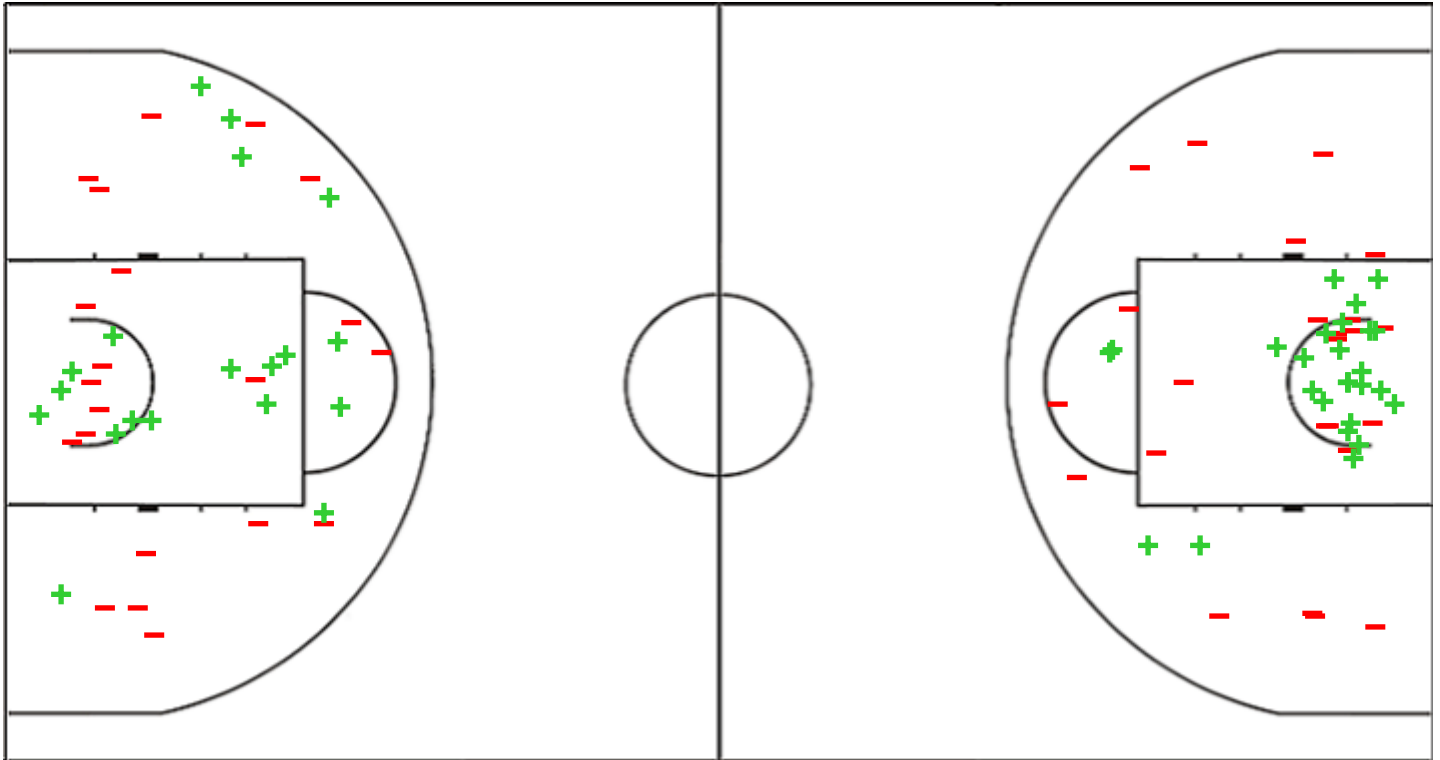

Shot Chart

PUR 65 vs 98 BEL
(23-30, 14-25, 16-16, 12-27)

Scoring by 5 min intervals:

	Q1		Q2		Q3		Q4	
PUR	8	23	31	37	46	53	59	65
BEL	13	30	43	55	69	71	82	98

PUR - Puerto Rico

BEL - Belgium

PUR	M / A	%
Fied Goals	21 / 49	43
2 Points	19 / 40	48
3 Points	2 / 9	22
Free Throws	21 / 24	88

%	M / A	BEL
53	38 / 72	Fied Goals
53	27 / 51	2 Points
52	11 / 21	3 Points
92	11 / 12	Free Throws

GLOBAL PARTNERS

Shot Chart

PUR 65 vs 98 BEL

(23-30, 14-25, 16-16, 12-27)

Scoring by 5 min intervals:

	Q1		Q2		Q3		Q4	
PUR	8	23	31	37	46	53	59	65
BEL	13	30	43	55	69	71	82	98