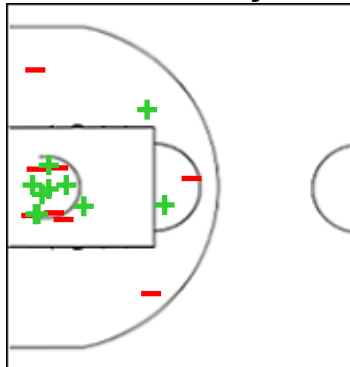

13 LINSKENS Kyara