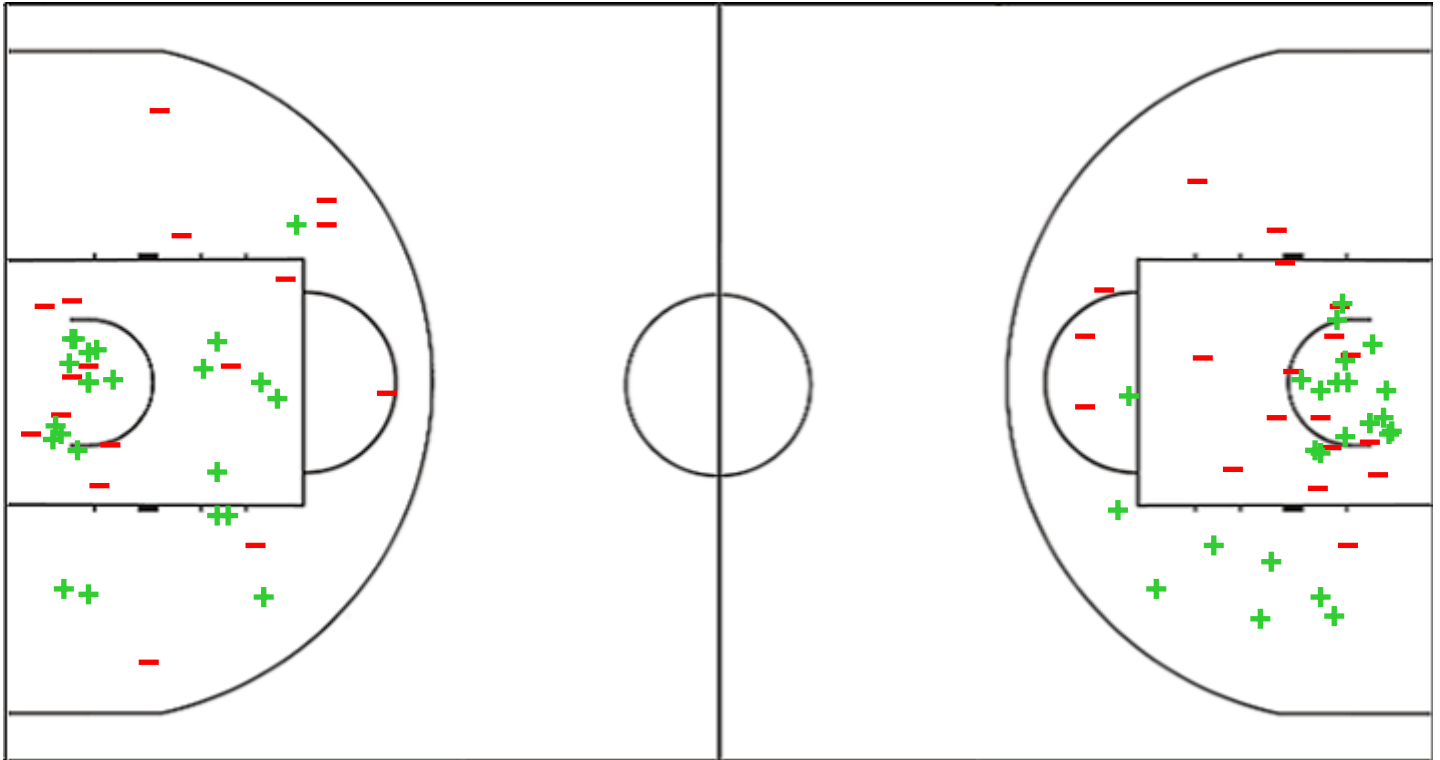

## Shot Chart

### BEL 75 vs 84 USA

(15-15, 11-23, 18-25, 31-21)

Scoring by 5 min intervals:

	Q1		Q2		Q3		Q4	
<b>BEL</b>	6	15	21	26	38	44	58	75
<b>USA</b>	11	15	28	38	50	63	75	84

BEL - Belgium

USA - USA

BEL	M / A	%
Fied Goals	30 / 60	50
2 Points	24 / 42	57
3 Points	6 / 18	33
Free Throws	9 / 12	75

%	M / A	USA
52	33 / 64	Fied Goals
57	25 / 44	2 Points
40	8 / 20	3 Points
63	10 / 16	Free Throws

GLOBAL PARTNERS

**Shot Chart**

**BEL 75 vs 84 USA**

(15-15, 11-23, 18-25, 31-21)

Scoring by 5 min intervals:

	Q1		Q2		Q3		Q4	
<b>BEL</b>	6	15	21	26	38	44	58	75
<b>USA</b>	11	15	28	38	50	63	75	84