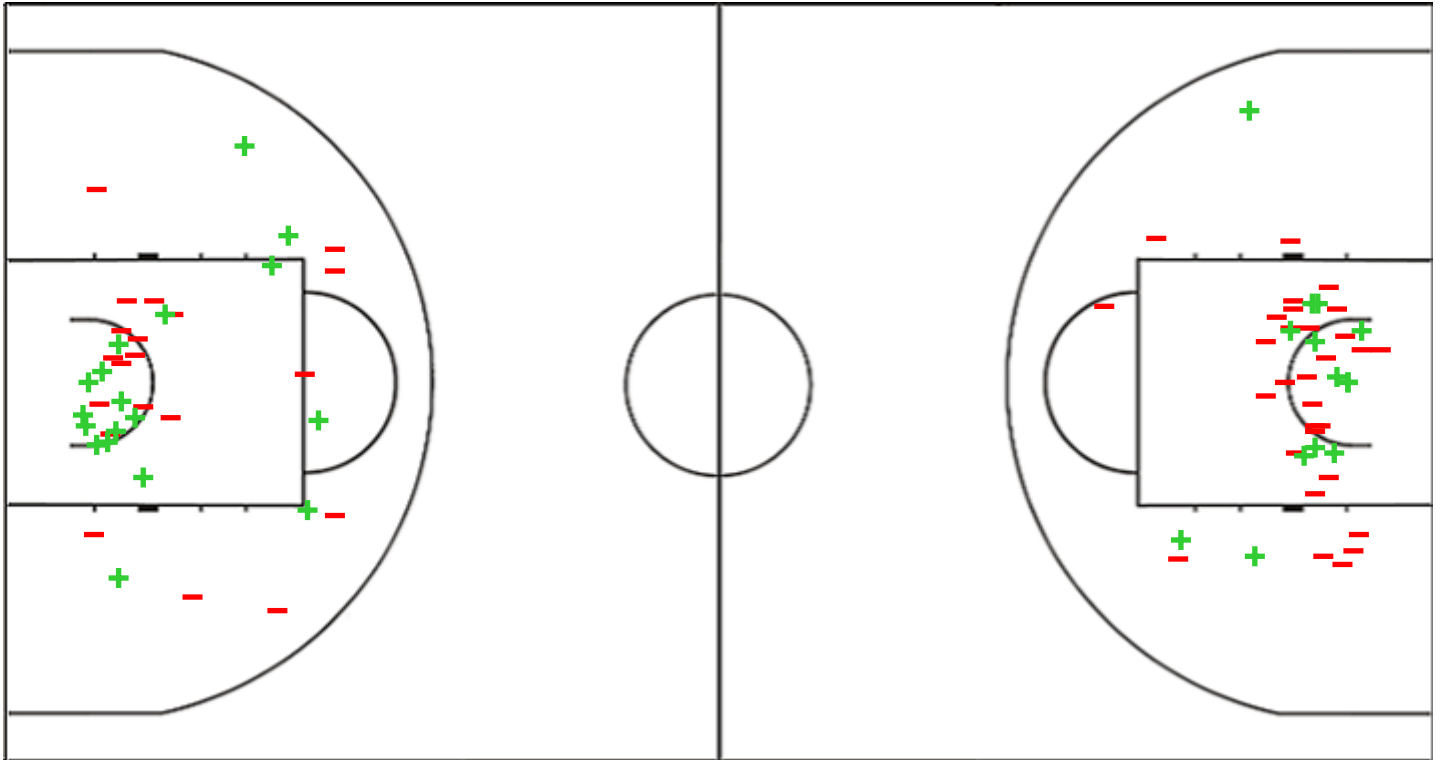

Shot Chart

AUS 65 vs 52 BRA

(20-10, 16-10, 17-16, 12-16)

Scoring by 5 min intervals:

	Q1		Q2		Q3		Q4	
AUS	11	20	30	36	46	53	58	65
BRA	0	10	14	20	29	36	45	52

AUS - Australia

BRA - Brazil

AUS	M / A	%
Fied Goals	24 / 67	36
2 Points	18 / 38	47
3 Points	6 / 29	21
Free Throws	11 / 14	79