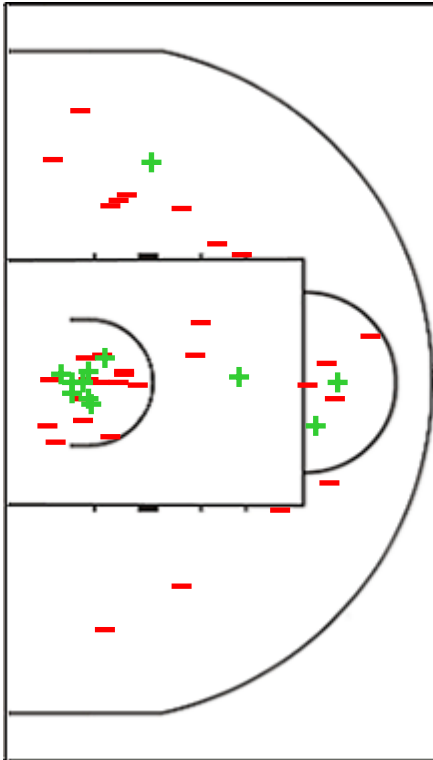

Shot Chart

KOR 62 vs 65 SRB

(15-13, 15-22, 16-19, 16-11)

Scoring by 5 min intervals:

	Q1		Q2		Q3		Q4	
KOR	7	15	15	30	37	46	53	62
SRB	8	13	24	35	43	54	58	65

KOR - Republic of Korea

SRB - Serbia

KOR	M / A	%
Fied Goals	20 / 60	33
2 Points	12 / 44	27
3 Points	8 / 16	50
Free Throws	14 / 18	78

%	M / A	SRB
36	24 / 66	Fied Goals
39	20 / 51	2 Points
27	4 / 15	3 Points
81	13 / 16	Free Throws

GLOBAL PARTNERS

Shot Chart

KOR 62 vs 65 SRB

(15-13, 15-22, 16-19, 16-11)

Scoring by 5 min intervals:

	Q1		Q2		Q3		Q4	
KOR	7	15	15	30	37	46	53	62
SRB	8	13	24	35	43	54	58	65