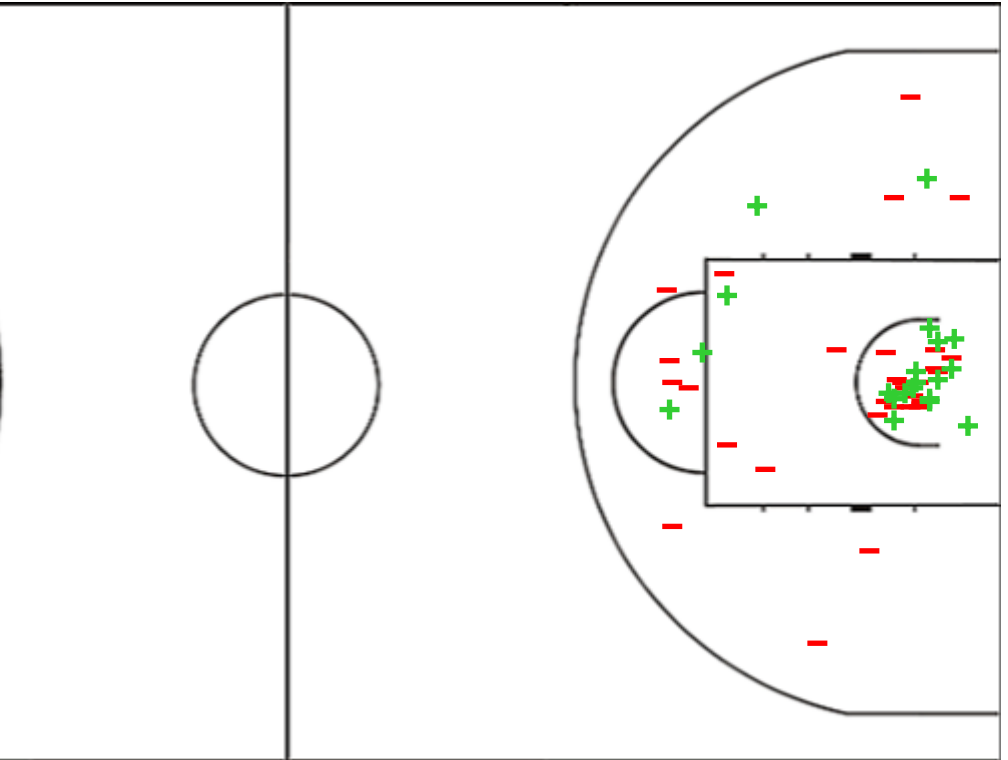

Shot Chart

KOR 62 vs 65 SRB

(15-13, 15-22, 16-19, 16-11)

Scoring by 5 min intervals:

	Q1		Q2		Q3		Q4	
KOR	7	15	15	30	37	46	53	62
SRB	8	13	24	35	43	54	58	65

KOR - Republic of Korea

SRB - Serbia

KOR	M / A	%
Fied Goals	20 / 60	33
2 Points	12 / 44	27
3 Points	8 / 16	50
Free Throws	14 / 18	78

%	M / A	SRB
36	24 / 66	Fied Goals
39	20 / 51	2 Points
27	4 / 15	3 Points
81	13 / 16	Free Throws

GLOBAL PARTNERS

Shot Chart

KOR 62 vs 65 SRB

(15-13, 15-22, 16-19, 16-11)

Scoring by 5 min intervals:

	Q1		Q2		Q3		Q4	
KOR	7	15	15	30	37	46	53	62
SRB	8	13	24	35	43	54	58	65