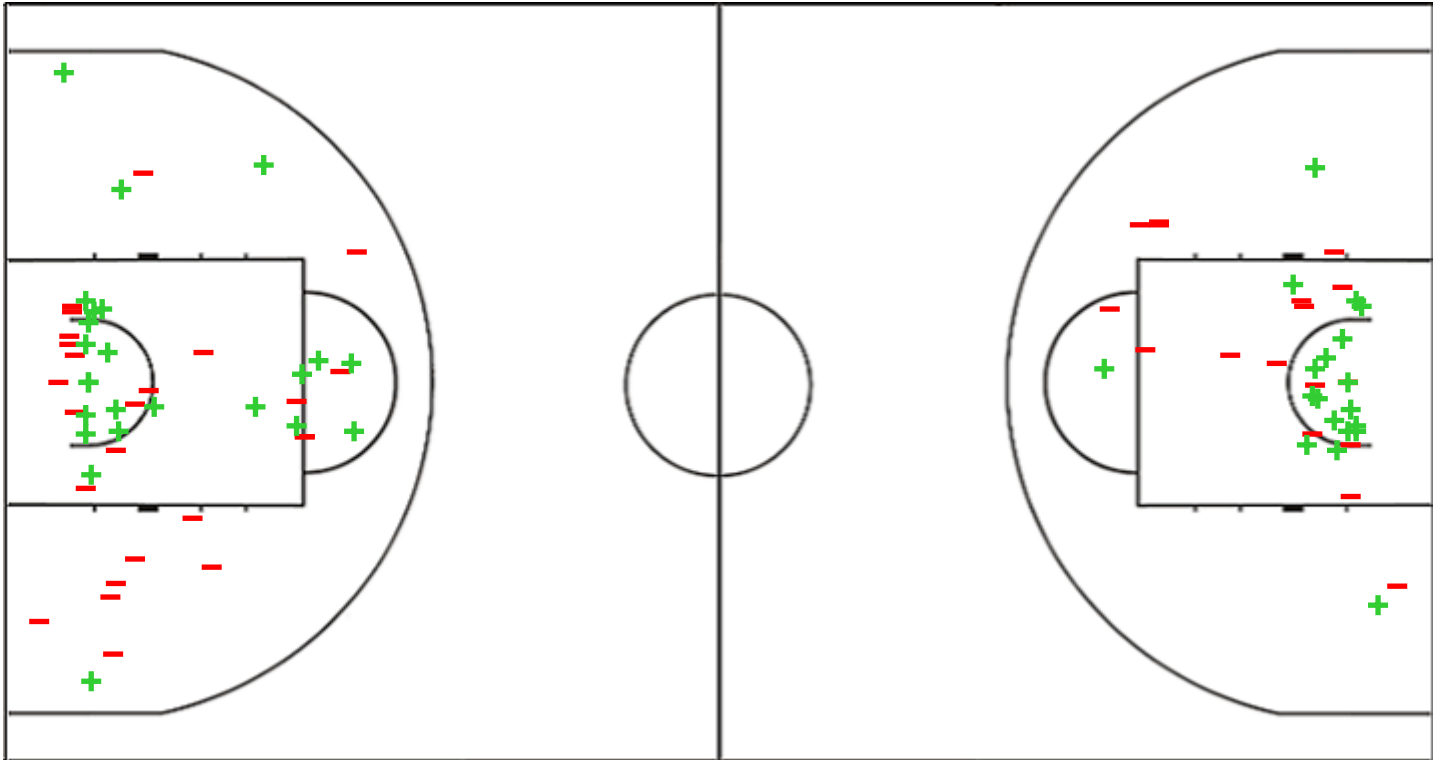

Shot Chart

SRB 76 vs 70 BRA

(17-16, 22-17, 18-24, 19-13)

Scoring by 5 min intervals:

	Q1		Q2		Q3		Q4	
SRB	12	17	29	39	46	57	65	76
BRA	8	16	24	33	45	57	63	70

SRB - Serbia

BRA - Brazil

SRB	M / A	%
Fied Goals	30 / 67	45
2 Points	24 / 49	49
3 Points	6 / 18	33
Free Throws	10 / 12	83

%	M / A	BRA
47	24 / 51	Fied Goals
51	19 / 37	2 Points
36	5 / 14	3 Points
65	17 / 26	Free Throws

GLOBAL PARTNERS

Shot Chart

SRB 76 vs 70 BRA

(17-16, 22-17, 18-24, 19-13)

Scoring by 5 min intervals:

	Q1		Q2		Q3		Q4	
SRB	12	17	29	39	46	57	65	76
BRA	8	16	24	33	45	57	63	70