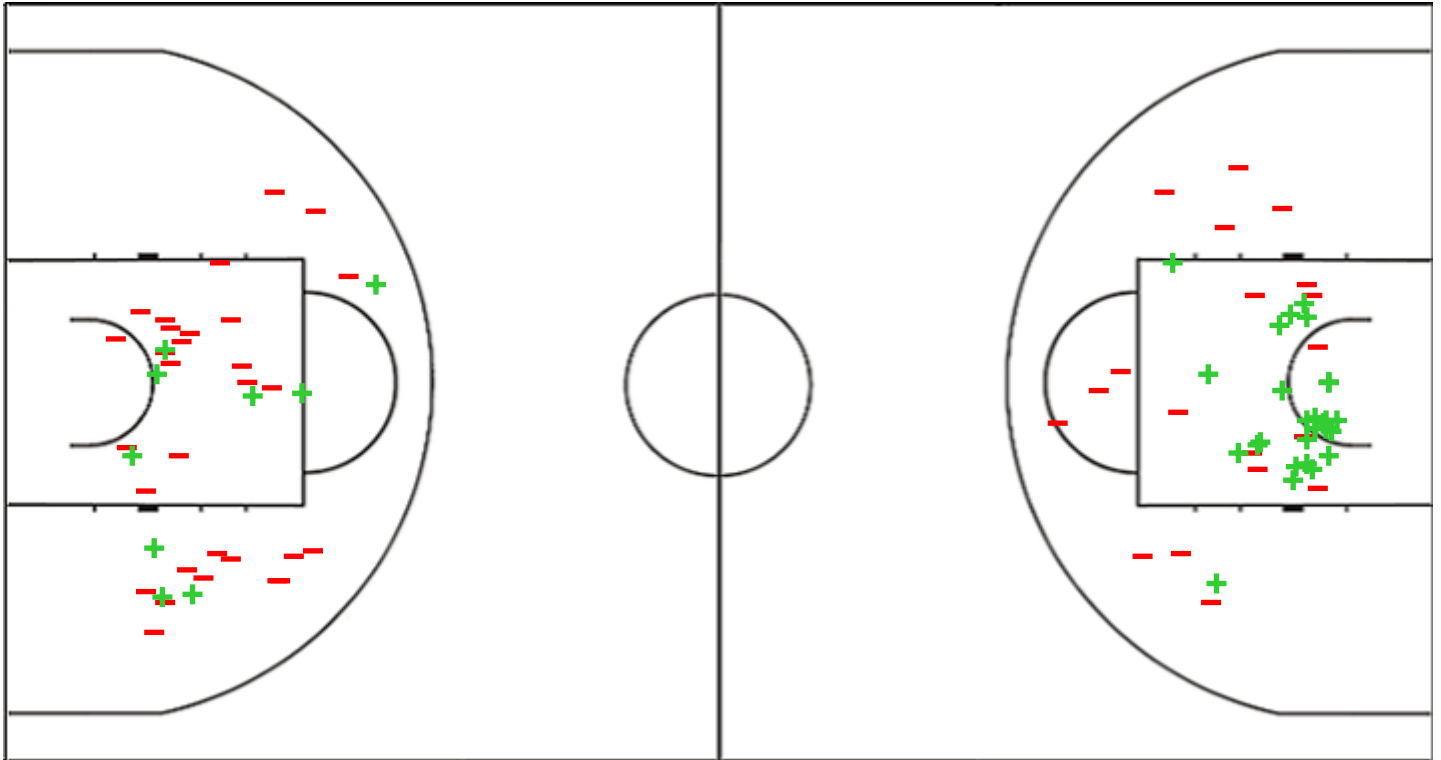

Shot Chart

PUR 42 vs 106 USA

(11-27, 10-27, 6-26, 15-26)

Scoring by 5 min intervals:

	Q1		Q2		Q3		Q4	
PUR	6	11	14	21	23	27	33	42
USA	12	27	37	54	67	80	92	106

PUR - Puerto Rico

USA - USA

PUR	M / A	%
Fied Goals	13 / 63	21
2 Points	9 / 39	23
3 Points	4 / 24	17
Free Throws	12 / 15	80