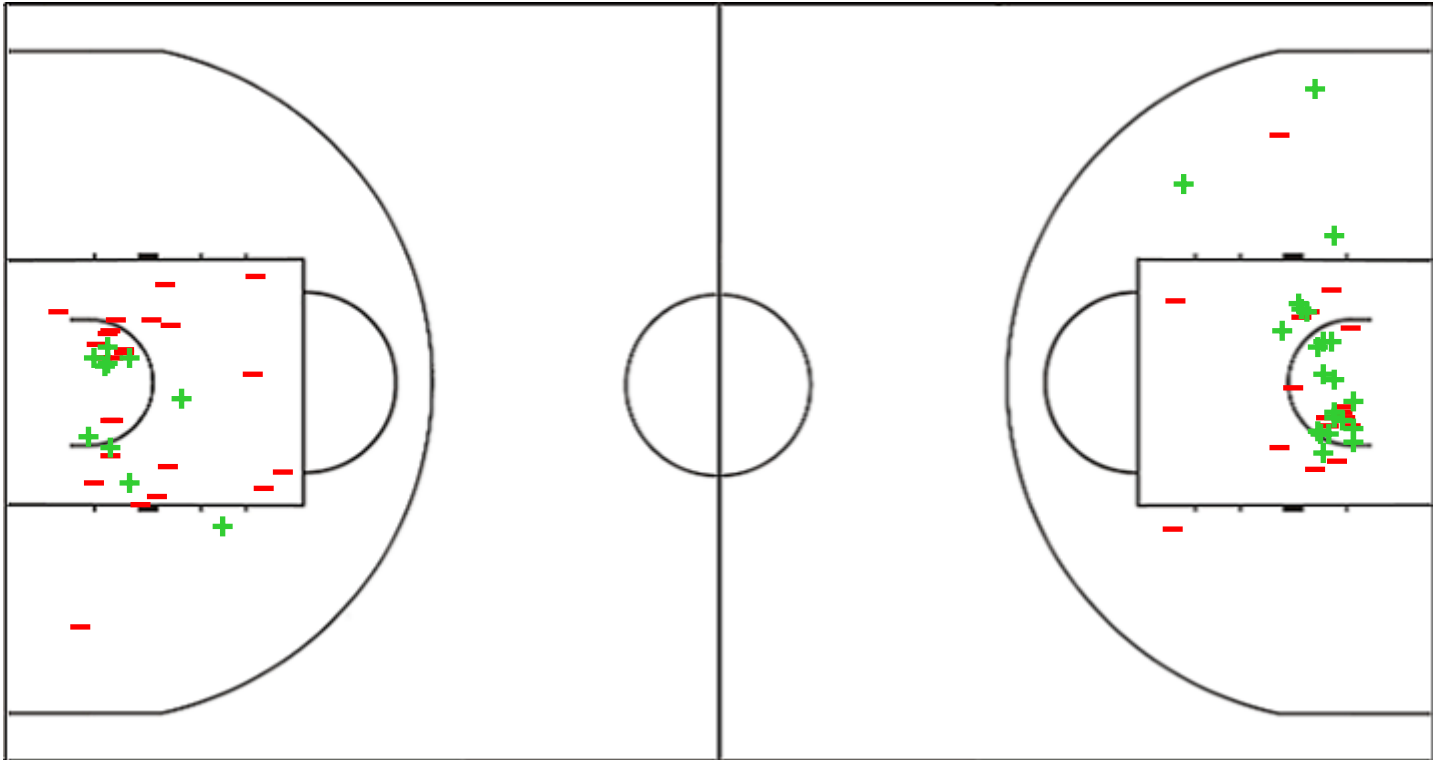

Shot Chart

MLI 58 vs 118 AUS

(12-23, 10-33, 23-36, 13-26)

Scoring by 5 min intervals:

	Q1		Q2		Q3		Q4	
MLI	10	12	15	22	34	45	55	58
AUS	9	23	41	56	74	92	110	118

MLI - Mali

AUS - Australia

MLI	M / A	%
Fied Goals	20 / 71	28
2 Points	10 / 34	29
3 Points	10 / 37	27
Free Throws	8 / 17	47

%	M / A	AUS
56	40 / 72	Fied Goals
56	22 / 39	2 Points
55	18 / 33	3 Points
74	20 / 27	Free Throws

GLOBAL PARTNERS

Shot Chart

MLI 58 vs 118 AUS

(12-23, 10-33, 23-36, 13-26)

Scoring by 5 min intervals:

	Q1		Q2		Q3		Q4	
MLI	10	12	15	22	34	45	55	58
AUS	9	23	41	56	74	92	110	118