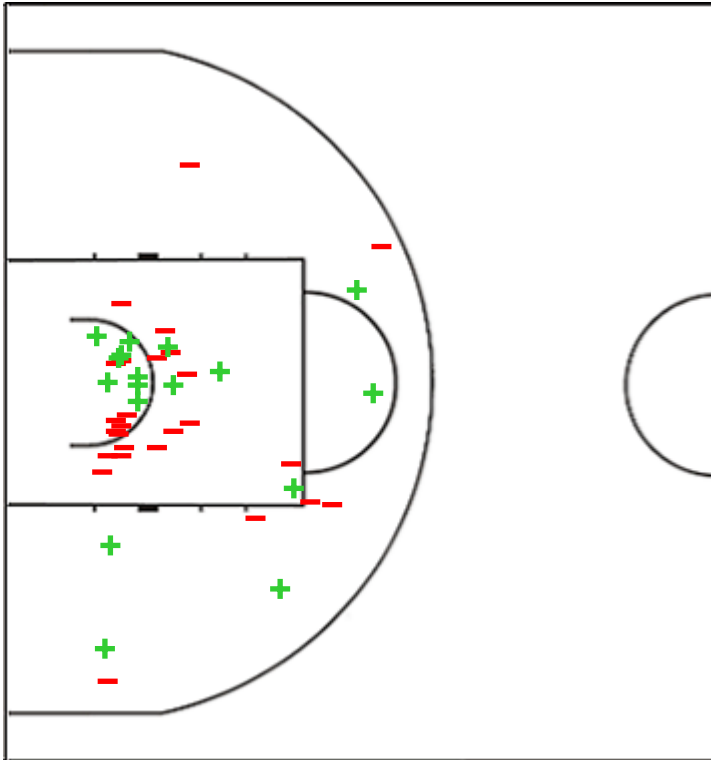

Shot Chart

SRB 69 vs 64 JPN

(24-9, 14-25, 16-12, 15-18)

Scoring by 5 min intervals:

	Q1		Q2		Q3		Q4	
SRB	7	24	31	38	45	54	65	69
JPN	6	9	20	34	36	46	54	64

SRB - Serbia