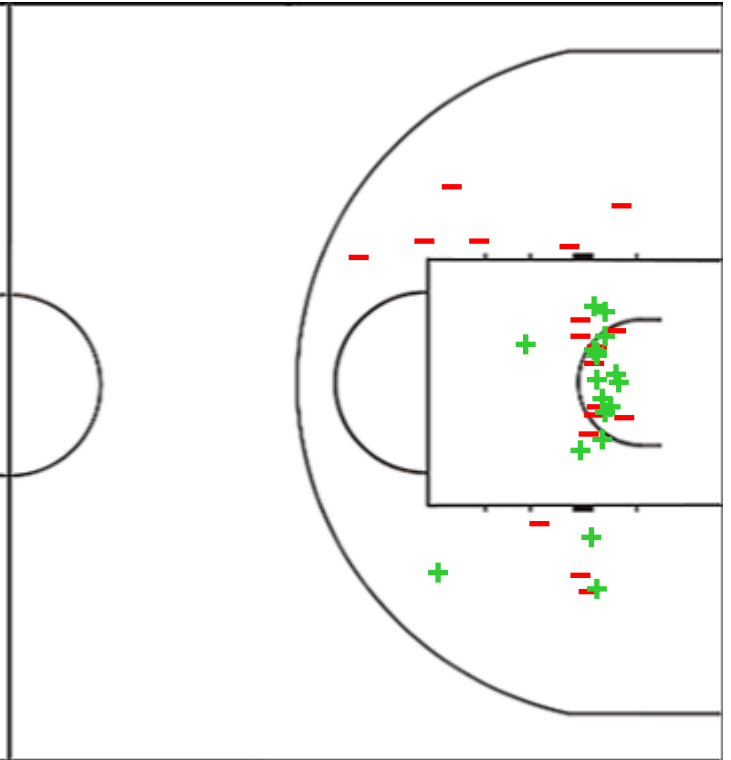

Shot Chart

SRB 69 vs 64 JPN

(24-9, 14-25, 16-12, 15-18)

Scoring by 5 min intervals:

	Q1		Q2		Q3		Q4	
SRB	7	24	31	38	45	54	65	69
JPN	6	9	20	34	36	46	54	64

SRB - Serbia

JPN - Japan

SRB	M / A	%
Fied Goals	25 / 68	37
2 Points	17 / 43	40
3 Points	8 / 25	32
Free Throws	11 / 11	100

%	M / A	JPN
40	23 / 58	Fied Goals
50	18 / 36	2 Points
23	5 / 22	3 Points
93	13 / 14	Free Throws

GLOBAL PARTNERS