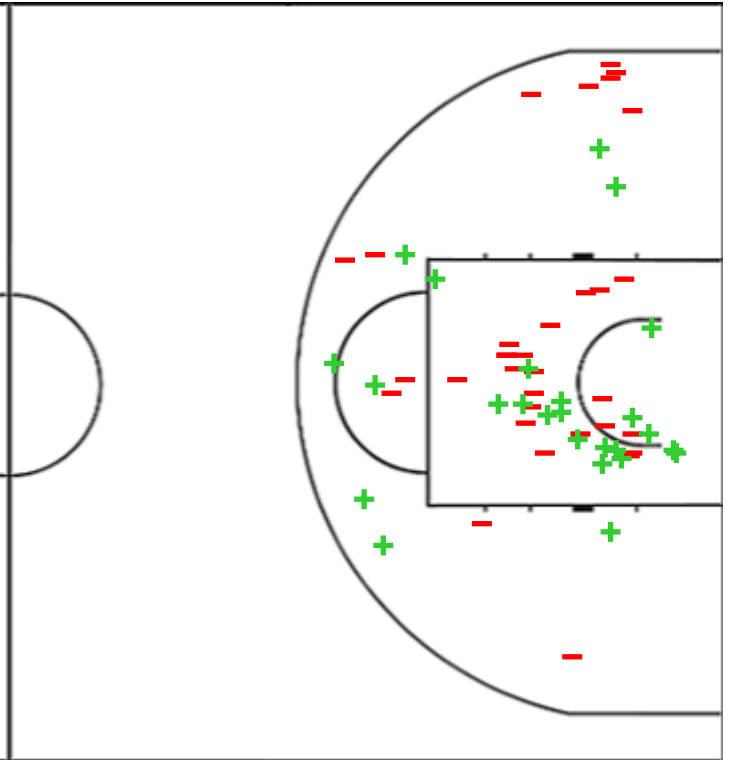

Shot Chart

PUR 65 vs 68 BEL

(11-12, 20-19, 17-18, 17-19)

Scoring by 5 min intervals:

	Q1		Q2		Q3		Q4	
PUR	4	11	18	31	41	48	56	65
BEL	10	12	20	31	40	49	55	68

PUR - Puerto Rico

BEL - Belgium

PUR	M / A	%
Fied Goals	25 / 60	42
2 Points	18 / 46	39
3 Points	7 / 14	50
Free Throws	8 / 11	73

%	M / A	BEL
38	29 / 77	Fied Goals
43	25 / 58	2 Points
21	4 / 19	3 Points
86	6 / 7	Free Throws

GLOBAL PARTNERS

Shot Chart

PUR 65 vs 68 BEL

(11-12, 20-19, 17-18, 17-19)

Scoring by 5 min intervals:

	Q1		Q2		Q3		Q4	
PUR	4	11	18	31	41	48	56	65
BEL	10	12	20	31	40	49	55	68