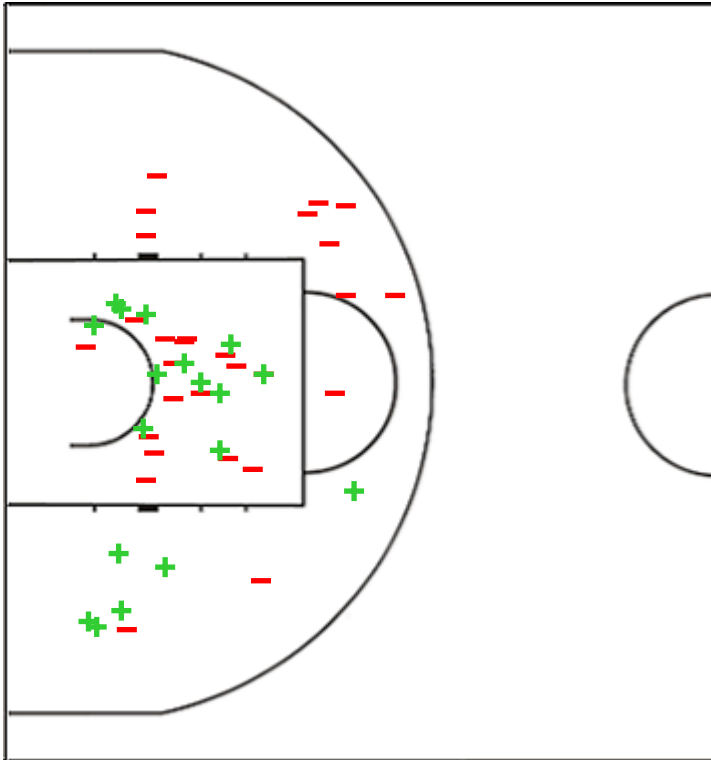

Shot Chart

PUR 65 vs 68 BEL

(11-12, 20-19, 17-18, 17-19)

Scoring by 5 min intervals:

	Q1		Q2		Q3		Q4	
PUR	4	11	18	31	41	48	56	65
BEL	10	12	20	31	40	49	55	68

PUR - Puerto Rico

BEL - Belgium

PUR	M / A	%
Fied Goals	25 / 60	42
2 Points	18 / 46	39
3 Points	7 / 14	50
Free Throws	8 / 11	73

%	M / A	BEL
38	29 / 77	Fied Goals
43	25 / 58	2 Points
21	4 / 19	3 Points
86	6 / 7	Free Throws

GLOBAL PARTNERS

Shot Chart

PUR 65 vs 68 BEL

(11-12, 20-19, 17-18, 17-19)

Scoring by 5 min intervals:

	Q1		Q2		Q3		Q4	
PUR	4	11	18	31	41	48	56	65
BEL	10	12	20	31	40	49	55	68