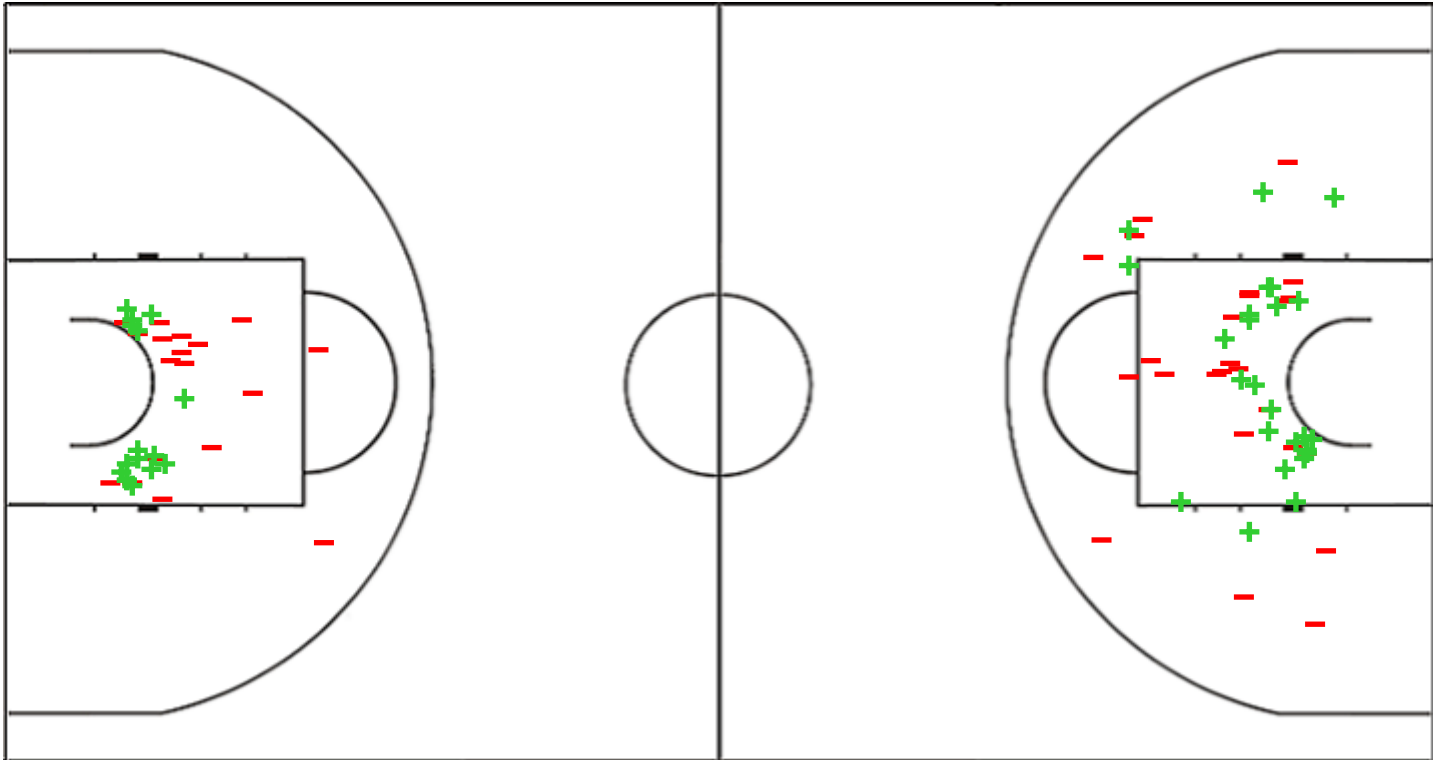

Shot Chart

JPN 56 vs 70 CAN

(12-20, 13-21, 14-20, 17-9)

Scoring by 5 min intervals:

	Q1		Q2		Q3		Q4	
JPN	8	12	23	25	31	39	49	56
CAN	5	20	28	41	52	61	64	70

JPN - Japan

CAN - Canada

JPN	M / A	%
Fied Goals	22 / 69	32
2 Points	16 / 34	47
3 Points	6 / 35	17
Free Throws	6 / 7	86