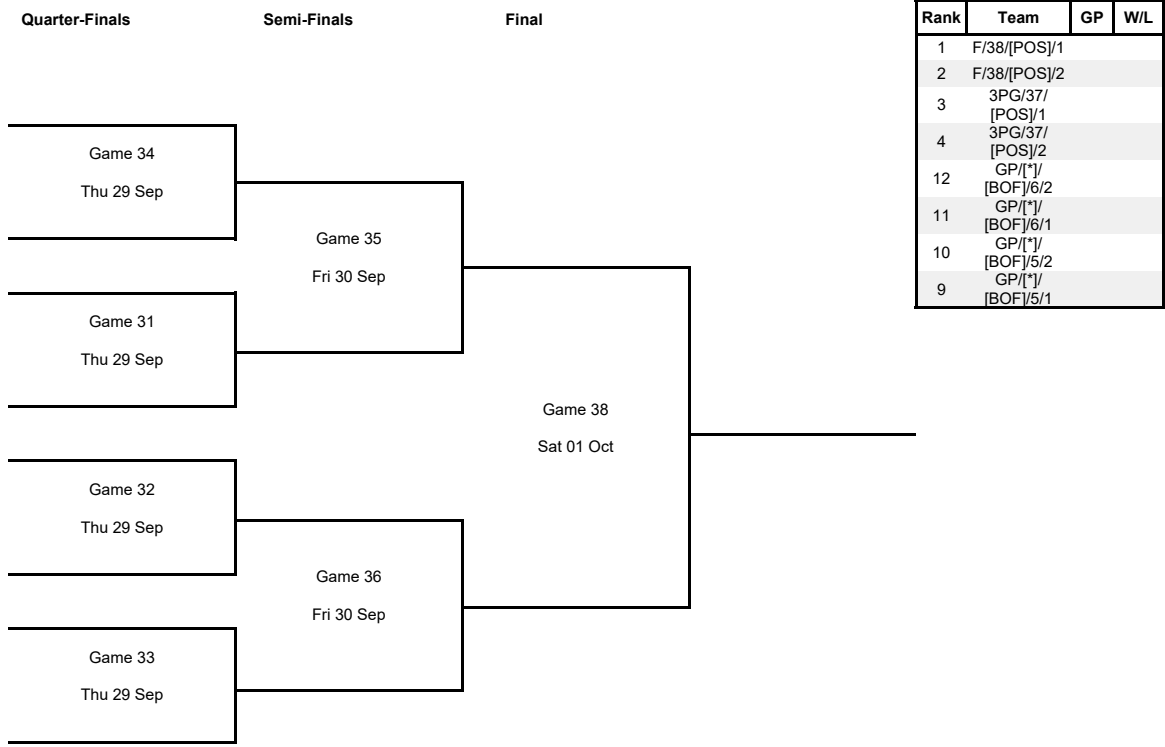

TOURNAMENT SUMMARY