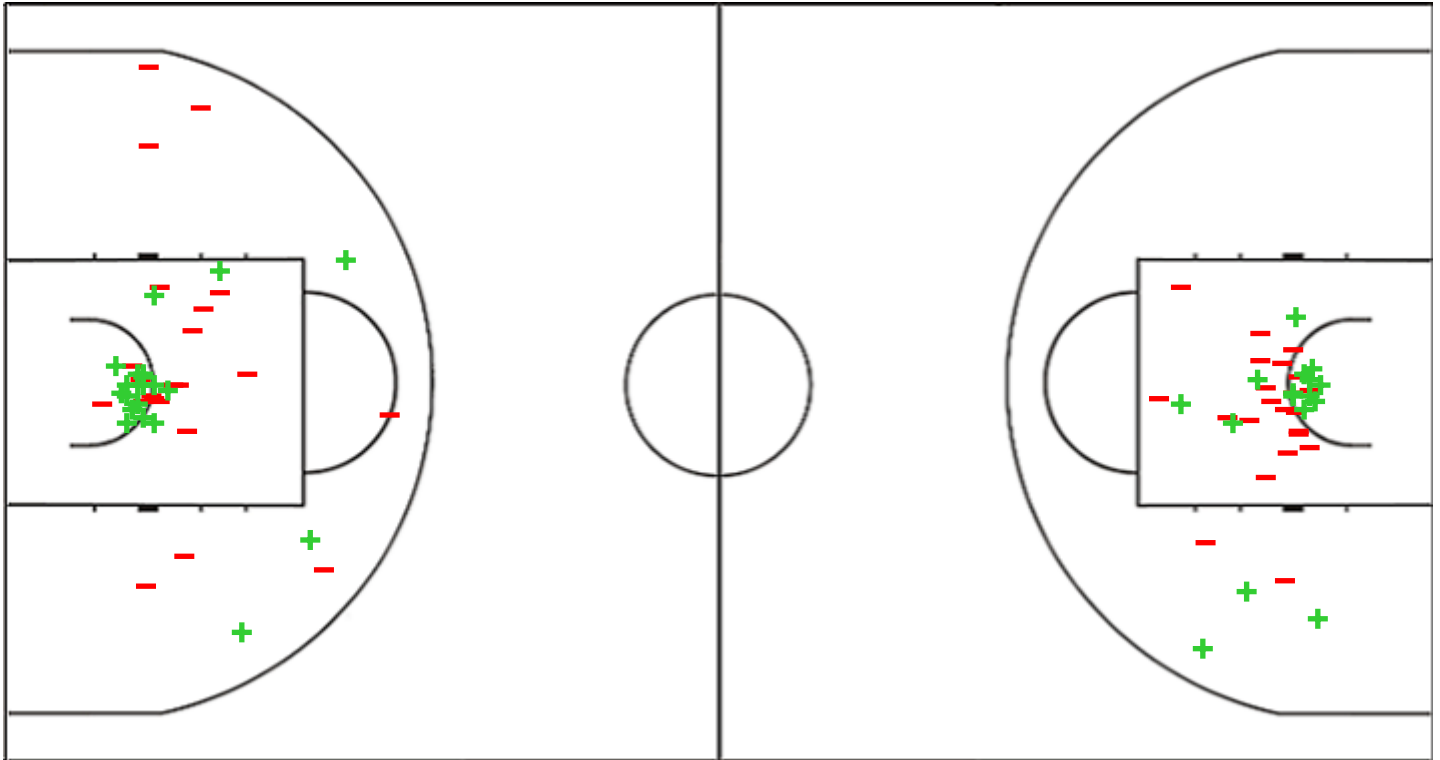

Shot Chart

FRA 67 vs 53 JPN

(16-5, 13-21, 19-18, 19-9)

Scoring by 5 min intervals:

	Q1		Q2		Q3		Q4	
FRA	10	16	20	29	37	48	59	67
JPN	3	5	17	26	32	44	46	53

FRA - France

JPN - Japan

FRA	M / A	%
Fied Goals	26 / 66	39
2 Points	21 / 43	49
3 Points	5 / 23	22
Free Throws	10 / 10	100