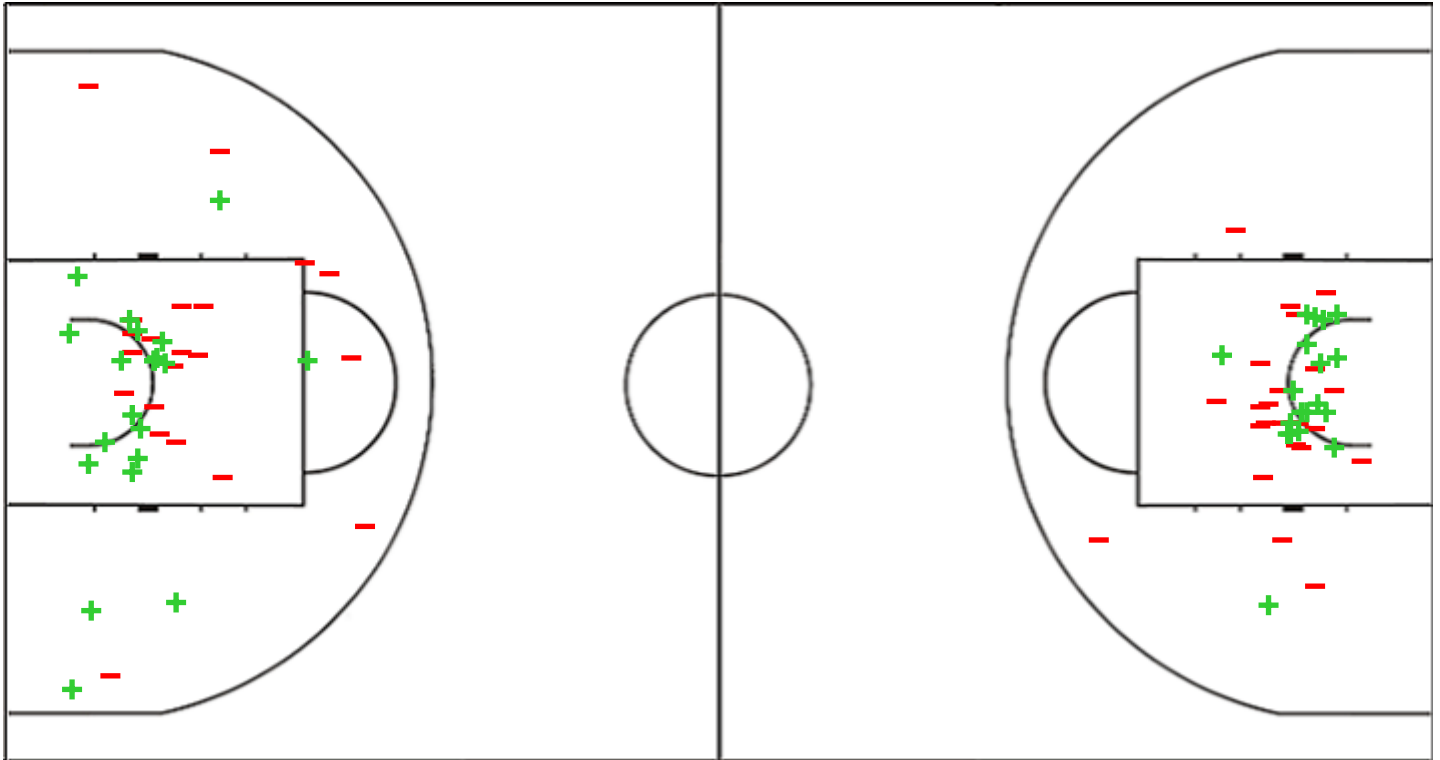

Shot Chart

SRB 81 vs 68 MLI

(25-25, 18-14, 19-11, 19-18)

Scoring by 5 min intervals:

	Q1		Q2		Q3		Q4	
SRB	11	25	34	43	53	62	70	81
MLI	11	25	33	39	43	50	58	68

SRB - Serbia

MLI - Mali

SRB	M / A	%
Fied Goals	31 / 68	46
2 Points	21 / 42	50
3 Points	10 / 26	38
Free Throws	9 / 12	75

%	M / A	MLI
38	25 / 66	Fied Goals
44	19 / 43	2 Points
26	6 / 23	3 Points
80	12 / 15	Free Throws

GLOBAL PARTNERS

Shot Chart

SRB 81 vs 68 MLI

(25-25, 18-14, 19-11, 19-18)

Scoring by 5 min intervals:

	Q1		Q2		Q3		Q4	
SRB	11	25	34	43	53	62	70	81
MLI	11	25	33	39	43	50	58	68