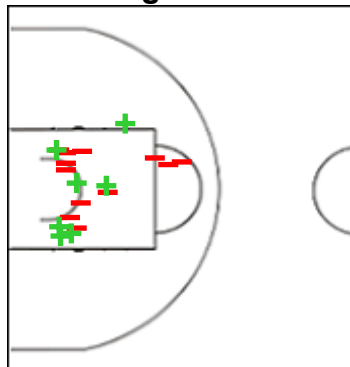

9 LI Meng

	M / A	%
Fied Goals	7 / 23	30
2 Points	7 / 19	37
3 Points	0 / 4	0
Free Throws	2 / 2	100