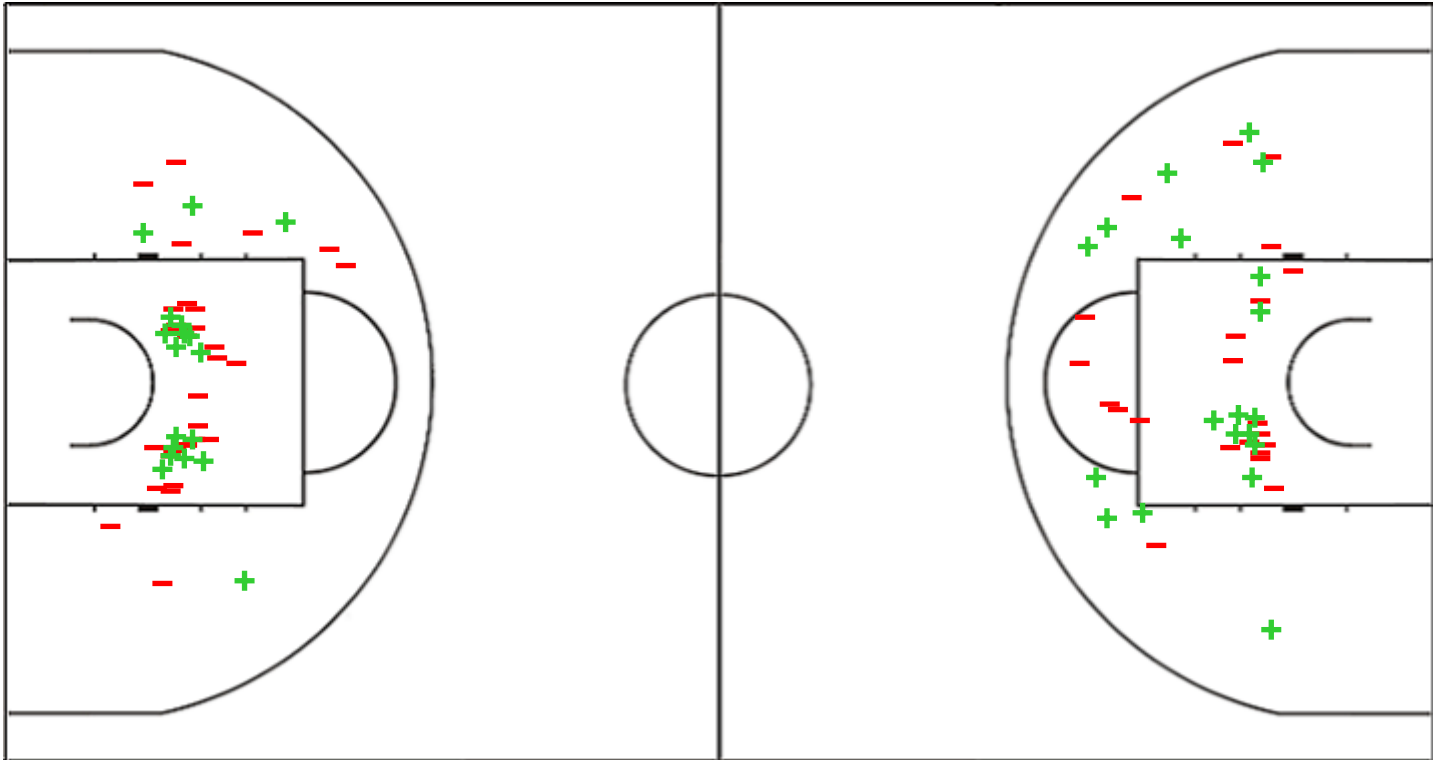

Shot Chart

MLI 65 vs 88 CAN

(16-33, 13-20, 17-17, 19-18)

Scoring by 5 min intervals:

	Q1		Q2		Q3		Q4	
MLI	7	16	23	29	36	46	58	65
CAN	16	33	46	53	62	70	81	88

MLI - Mali

CAN - Canada

MLI	M / A	%
Fied Goals	23 / 67	34
2 Points	18 / 49	37
3 Points	5 / 18	28
Free Throws	14 / 20	70