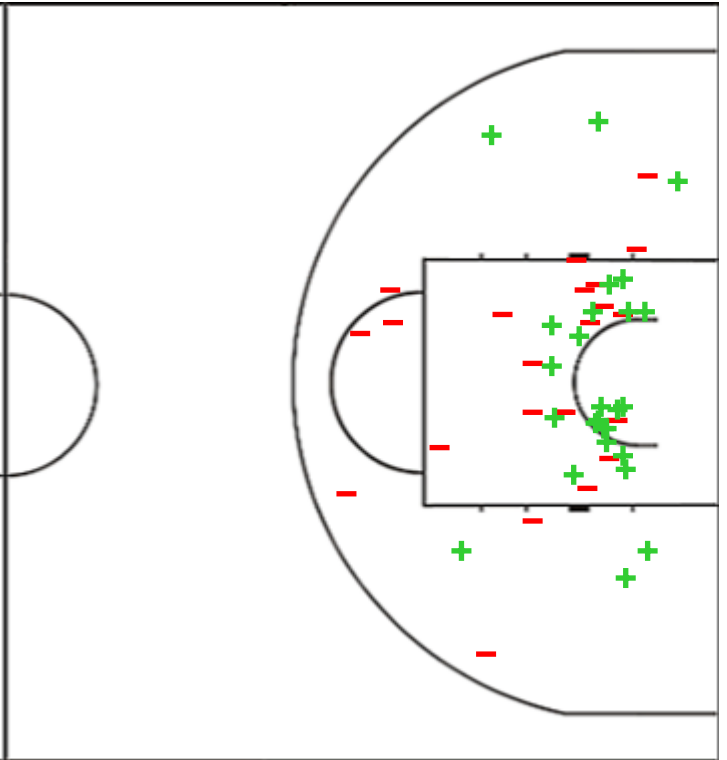

Shot Chart

BEL 69 vs 86 AUS

(16-26, 21-26, 11-20, 21-14)

Scoring by 5 min intervals:

	Q1		Q2		Q3		Q4	
BEL	8	16	26	37	39	48	59	69
AUS	10	26	36	52	61	72	74	86

BEL - Belgium

AUS - Australia

BEL	M / A	%
Fied Goals	25 / 60	42
2 Points	14 / 37	38
3 Points	11 / 23	48
Free Throws	8 / 13	62

%	M / A	AUS
49	34 / 70	Fied Goals
53	26 / 49	2 Points
38	8 / 21	3 Points
91	10 / 11	Free Throws

GLOBAL PARTNERS

Shot Chart

BEL 69 vs 86 AUS

(16-26, 21-26, 11-20, 21-14)

Scoring by 5 min intervals:

	Q1		Q2		Q3		Q4	
BEL	8	16	26	37	39	48	59	69
AUS	10	26	36	52	61	72	74	86