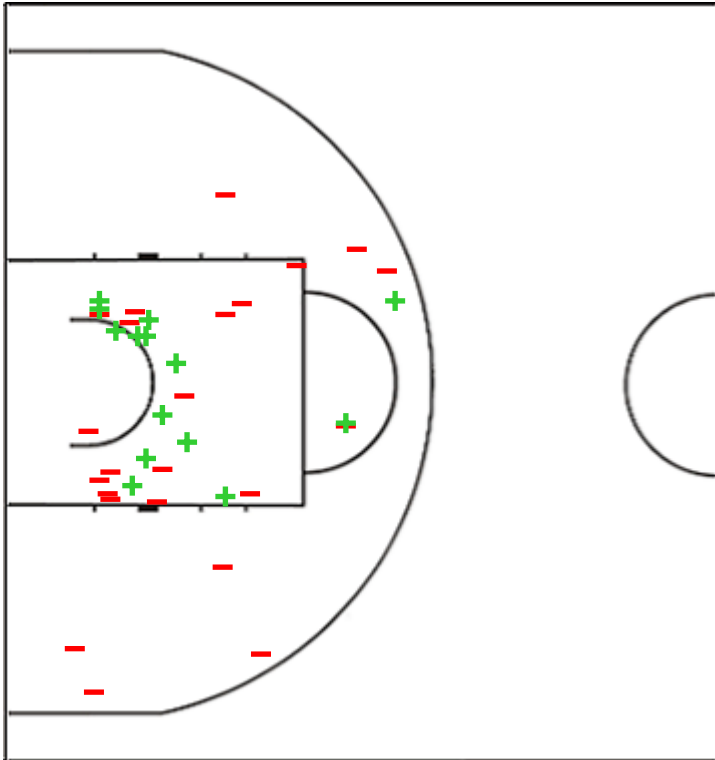

Shot Chart

BEL 69 vs 86 AUS

(16-26, 21-26, 11-20, 21-14)

Scoring by 5 min intervals:

	Q1		Q2		Q3		Q4	
BEL	8	16	26	37	39	48	59	69
AUS	10	26	36	52	61	72	74	86

BEL - Belgium

AUS - Australia

BEL	M / A	%
Fied Goals	25 / 60	42
2 Points	14 / 37	38
3 Points	11 / 23	48
Free Throws	8 / 13	62

%	M / A	AUS
49	34 / 70	Fied Goals
53	26 / 49	2 Points
38	8 / 21	3 Points
91	10 / 11	Free Throws

GLOBAL PARTNERS

Shot Chart

BEL 69 vs 86 AUS

(16-26, 21-26, 11-20, 21-14)

Scoring by 5 min intervals:

	Q1		Q2		Q3		Q4	
BEL	8	16	26	37	39	48	59	69
AUS	10	26	36	52	61	72	74	86