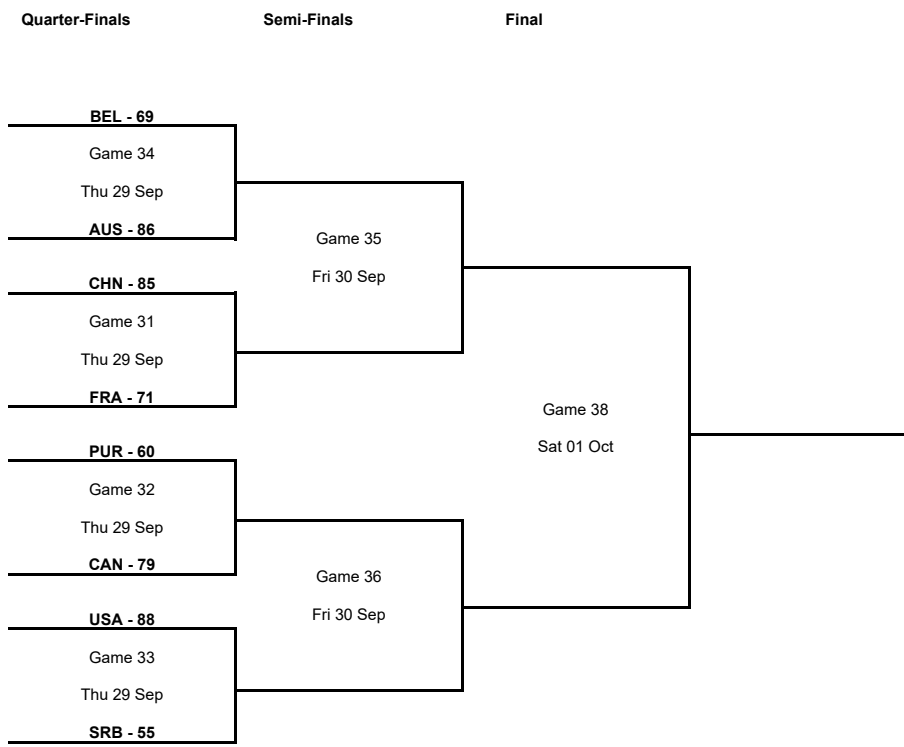

TOURNAMENT SUMMARY