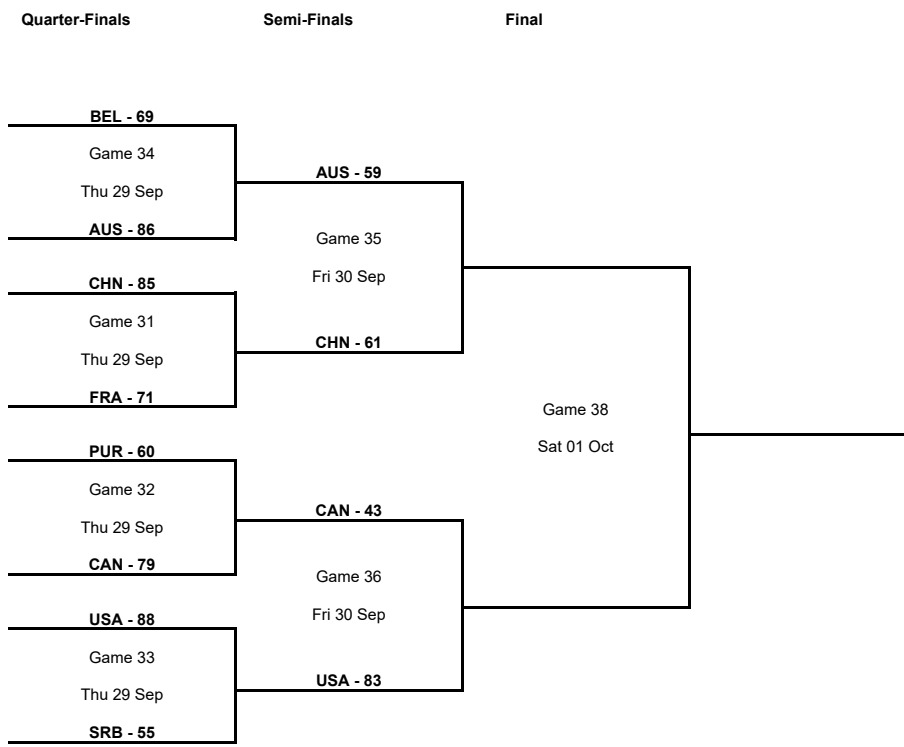

TOURNAMENT SUMMARY