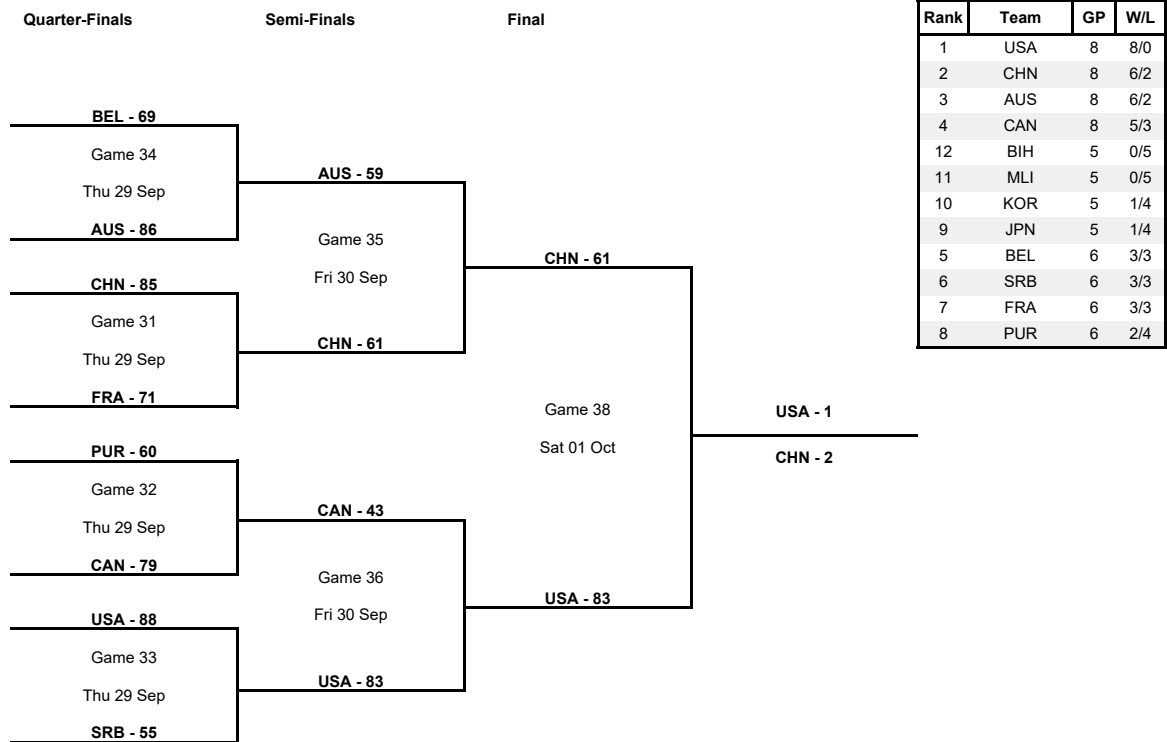

TOURNAMENT SUMMARY

Legend :							
Class.	Classification	Diff.	Difference	DSQ	Disqualified	GP	Games played
OTx	Overtime	Qx	Quarter Time	W/L	Win/Loss