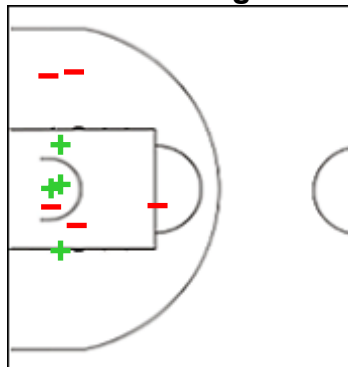

35 MATIAS Angel

	M / A	%
Fied Goals	8 / 16	50
2 Points	4 / 9	44
3 Points	4 / 7	57
Free Throws	6 / 7	86