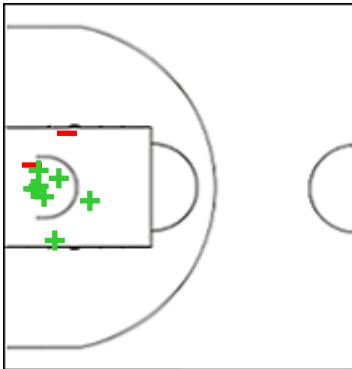

Liga Sudamericana de Baloncesto FIBA 2022

Venue: Estadio Dr. Luis Augusto Derna
Game Date: SAT 08 OCT 2022
Game Time: 19:00

Game No: B/3
Attendance: 0
Game Duration: 01:43

Shot Chart

PIC 84 vs 87 REG

(26-18, 18-21, 24-23, 16-25)

Scoring by 5 min intervals:

	Q1		Q2		Q3		Q4	
PIC	13	26	38	44	58	68	75	84
REG	7	18	27	39	48	62	71	87

REG - Regatas Corrientes

22 ESPINOZA Pablo

	M / A	%
Fied Goals	8 / 10	80
2 Points	8 / 10	80
3 Points	0 / 0	0
Free Throws	0 / 0	0