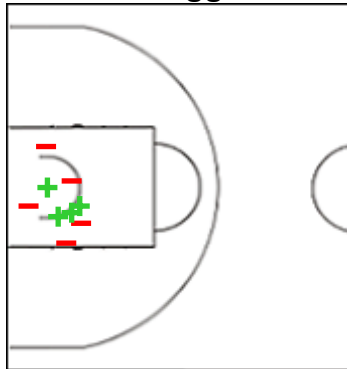

5 LADO Mogga

	M / A	%
Fied Goals	4 / 11	36
2 Points	4 / 9	44
3 Points	0 / 2	0
Free Throws	1 / 3	33