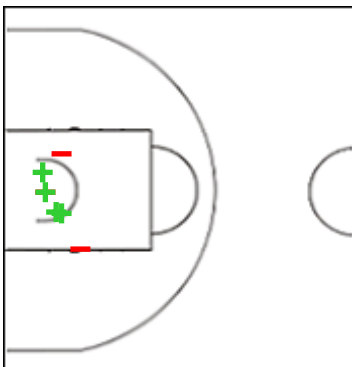

33 GASTON Christopher

	M / A	%
Fied Goals	4 / 8	50
2 Points	4 / 8	50
3 Points	0 / 0	0
Free Throws	6 / 11	55

35 MATIAS Angel

	M / A	%
Fied Goals	8 / 16	50
2 Points	4 / 9	44
3 Points	4 / 7	57
Free Throws	6 / 7	86

42 PETKOVIC Milos

	M / A	%
Fied Goals	4 / 8	50
2 Points	4 / 7	57
3 Points	0 / 1	0
Free Throws	0 / 0	0

Liga Sudamericana de Baloncesto FIBA 2022

Venue: Estadio Dr. Luis Augusto Derna
 Game Date: SAT 08 OCT 2022
 Game Time: 19:00