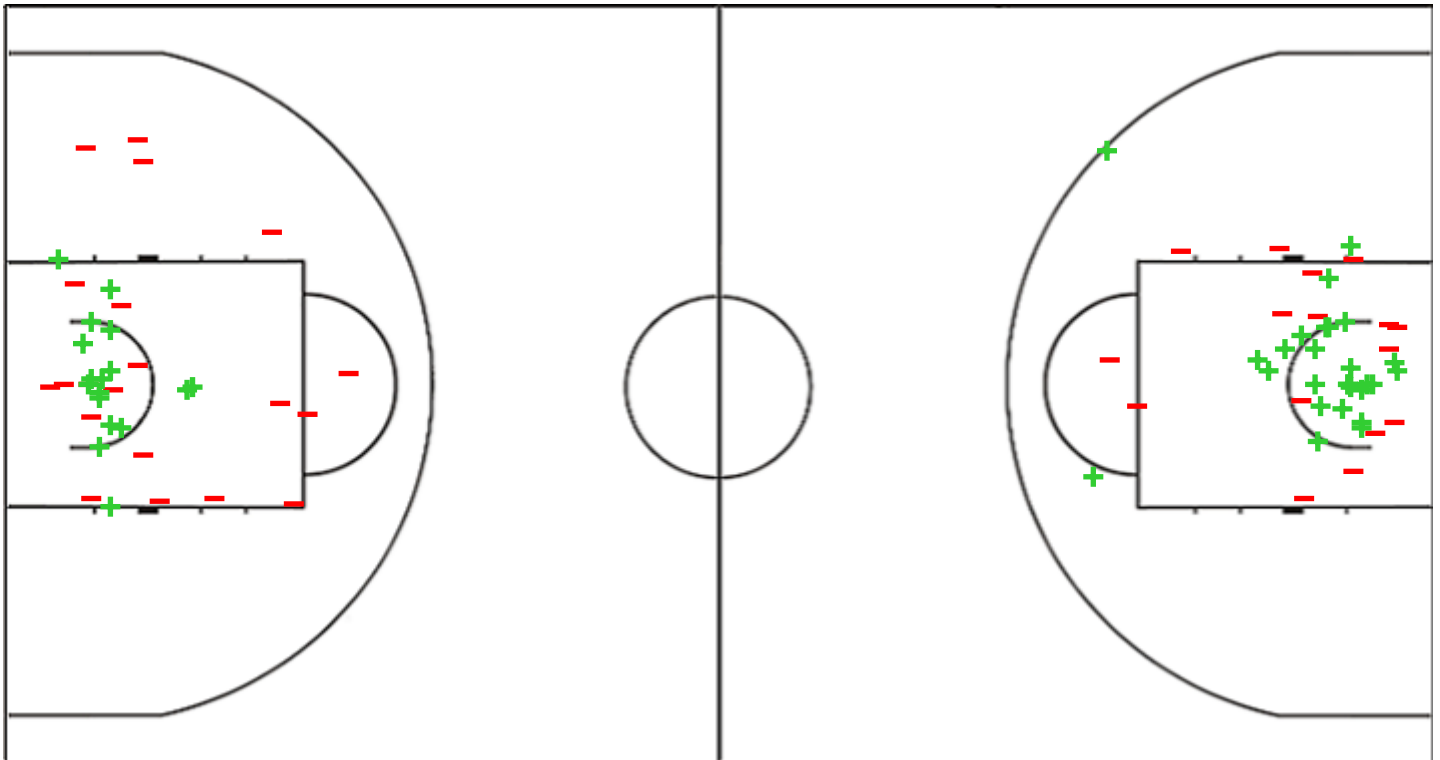

Liga Sudamericana de Baloncesto FIBA 2022

Venue: Estadio Dr. Luis Augusto Derna
Game Date: SAT 08 OCT 2022
Game Time: 19:00

Game No: B/3
Attendance: 0
Game Duration: 01:43

Shot Chart

PIC 84 vs 87 REG

(26-18, 18-21, 24-23, 16-25)

Scoring by 5 min intervals:

	Q1		Q2		Q3		Q4	
PIC	13	26	38	44	58	68	75	84
REG	7	18	27	39	48	62	71	87

PIC - Club Deportivo Cultural Pichincha

REG - Regatas Corrientes

PIC	M / A	%
Fied Goals	29 / 63	46
2 Points	17 / 37	46
3 Points	12 / 26	46
Free Throws	14 / 20	70

%	M / A	REG
49	35 / 71	Fied Goals
63	27 / 43	2 Points
29	8 / 28	3 Points
64	9 / 14	Free Throws