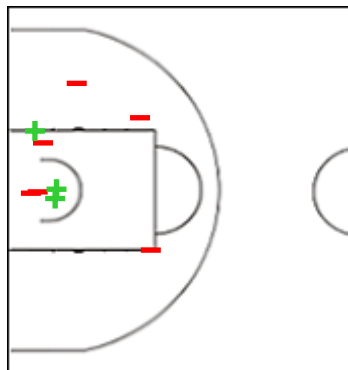

Game No: B/3
 Attendance: 0
 Game Duration: 01:43

Shot Chart

PIC 84 vs 87 REG

(26-18, 18-21, 24-23, 16-25)

Scoring by 5 min intervals:

	Q1		Q2		Q3		Q4	
PIC	13	26	38	44	58	68	75	84
REG	7	18	27	39	48	62	71	87

PIC - Club Deportivo Cultural Pichincha

31 STARK Irin

	M / A	%
Fied Goals	2 / 7	29
2 Points	2 / 4	50
3 Points	0 / 3	0
Free Throws	0 / 0	0

32 GAMBOA Eduardo

	M / A	%
Fied Goals	9 / 18	50
2 Points	3 / 9	33
3 Points	6 / 9	67
Free Throws	2 / 2	100