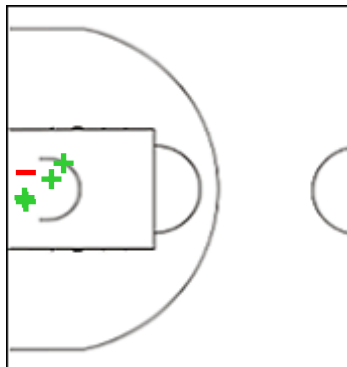

Game No: B/3
 Attendance: 0
 Game Duration: 01:43

Shot Chart

PIC 84 vs 87 REG

(26-18, 18-21, 24-23, 16-25)

Scoring by 5 min intervals:

	Q1		Q2		Q3		Q4	
PIC	13	26	38	44	58	68	75	84
REG	7	18	27	39	48	62	71	87

REG - Regatas Corrientes

0 FRANCHELA Tobias

	M / A	%
Fied Goals	1 / 1	100
2 Points	1 / 1	100
3 Points	0 / 0	0
Free Throws	0 / 0	0

5 LADO Mogga

	M / A	%
Fied Goals	4 / 11	36
2 Points	4 / 9	44
3 Points	0 / 2	0
Free Throws	1 / 3	33

9 GIORDANO Marco

	M / A	%
Fied Goals	6 / 15	40
2 Points	2 / 5	40
3 Points	4 / 10	40
Free Throws	2 / 2	100

11 JAIME Andres

	M / A	%
Fied Goals	5 / 8	63
2 Points	4 / 5	80
3 Points	1 / 3	33
Free Throws	2 / 3	67