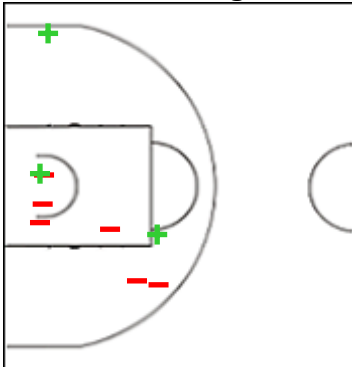

31 STARK Irin

	M / A	%
Fied Goals	3 / 6	50
2 Points	3 / 4	75
3 Points	0 / 2	0
Free Throws	0 / 0	0

32 GAMBOA Eduardo

	M / A	%
Fied Goals	2 / 7	29
2 Points	0 / 2	0
3 Points	2 / 5	40
Free Throws	2 / 2	100

33 GASTON Christopher

	M / A	%
Fied Goals	5 / 10	50
2 Points	5 / 10	50
3 Points	0 / 0	0
Free Throws	2 / 3	67

35 MATIAS Angel

	M / A	%
Fied Goals	6 / 16	38
2 Points	3 / 9	33
3 Points	3 / 7	43
Free Throws	5 / 6	83

42 PETKOVIC Milos