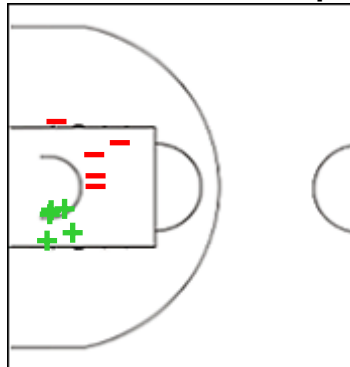

31 STARK Irin

	M / A	%
Fied Goals	3 / 6	50
2 Points	3 / 4	75
3 Points	0 / 2	0
Free Throws	0 / 0	0

32 GAMBOA Eduardo

	M / A	%
Fied Goals	2 / 7	29
2 Points	0 / 2	0
3 Points	2 / 5	40
Free Throws	2 / 2	100

33 GASTON Christopher

	M / A	%
Fied Goals	5 / 10	50
2 Points	5 / 10	50
3 Points	0 / 0	0
Free Throws	2 / 3	67

35 MATIAS Angel

	M / A	%
Fied Goals	6 / 16	38
2 Points	3 / 9	33
3 Points	3 / 7	43
Free Throws	5 / 6	83

42 PETKOVIC Milos