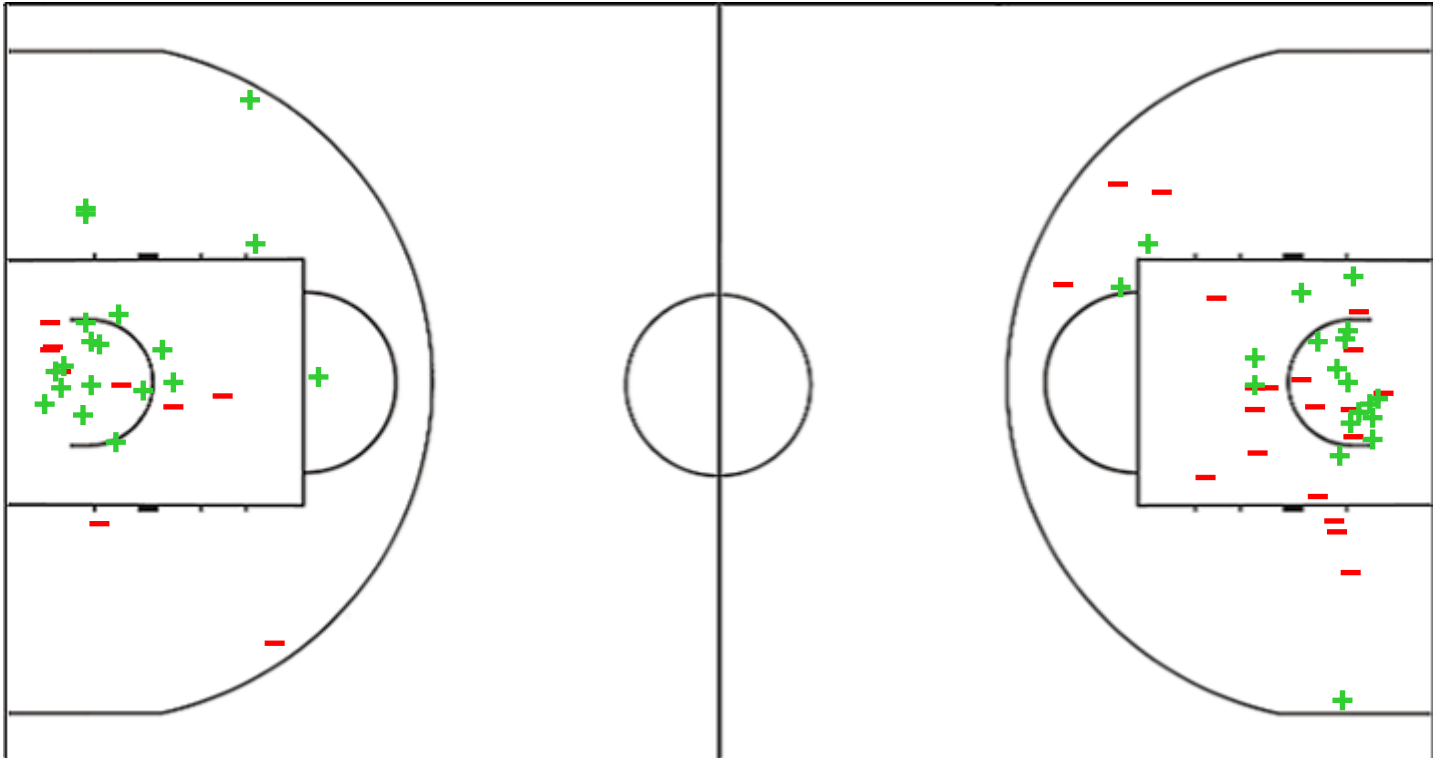

Liga Sudamericana de Baloncesto FIBA 2022

Venue: Estadio Dr. Luis Augusto Derna
Game Date: SUN 09 OCT 2022
Game Time: 19:00

Game No: B/2
Attendance: 0
Game Duration: 01:32

Shot Chart

BAU 81 vs 71 PIC

(17-29, 17-10, 27-16, 20-16)

Scoring by 5 min intervals:

	Q1		Q2		Q3		Q4	
BAU	4	17	28	34	48	61	72	81
PIC	14	29	31	39	44	55	64	71

BAU - Bauru

PIC - Club Deportivo Cultural Pichincha

BAU	M / A	%
Fied Goals	32 / 64	50
2 Points	19 / 28	68
3 Points	13 / 36	36
Free Throws	4 / 4	100

%	M / A	PIC
46	27 / 59	Fied Goals
49	19 / 39	2 Points
40	8 / 20	3 Points
75	9 / 12	Free Throws