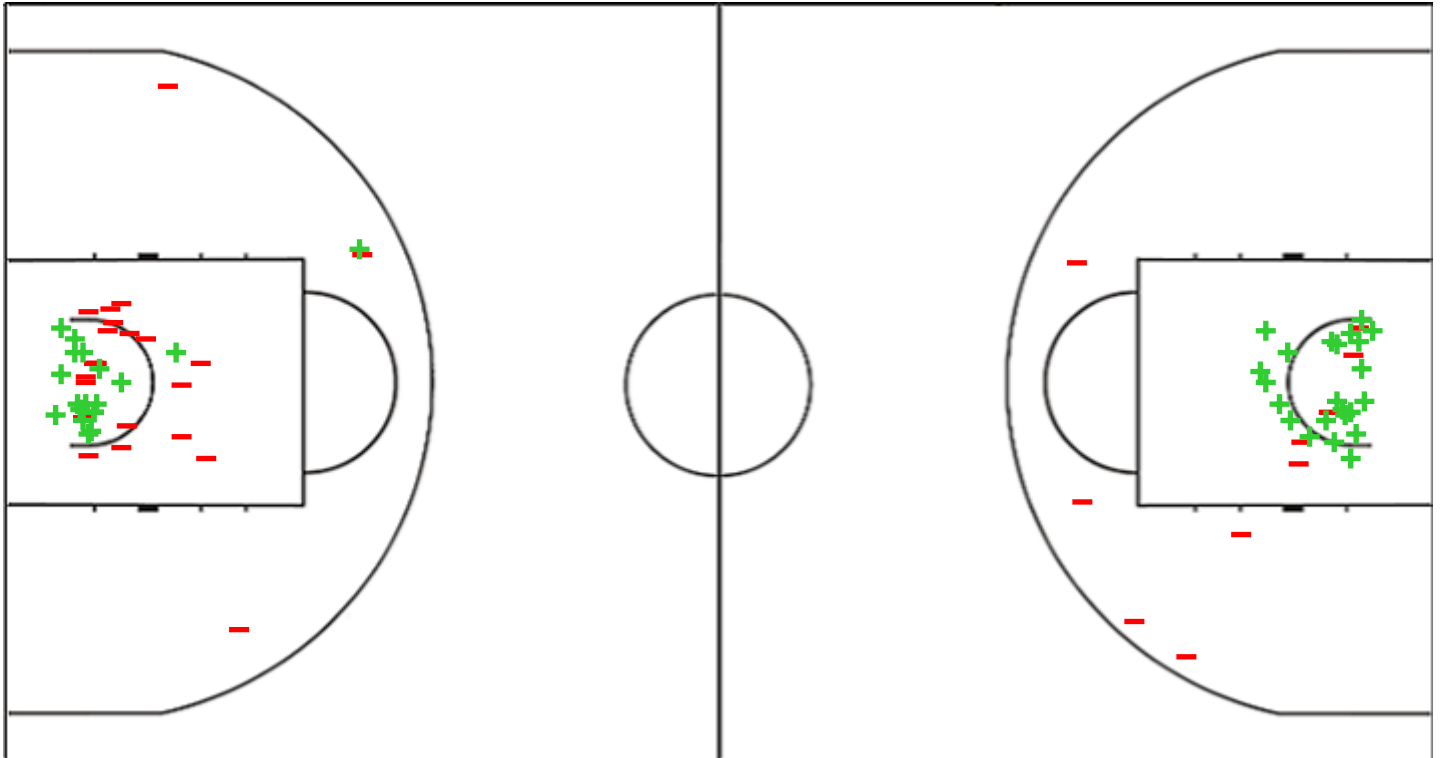

Liga Sudamericana de Baloncesto FIBA 2022

Venue: Estadio Obras Sanitarias
Game Date: TUE 29 NOV 2022
Game Time: 13:30

Game No: 28
Attendance: 0
Game Duration: 01:38

Shot Chart

BAU 62 vs 84 BAR

(17-27, 14-24, 21-21, 10-12)

Scoring by 5 min intervals:

	Q1		Q2		Q3		Q4	
BAU	9	17	21	31	39	52	54	62
BAR	12	27	40	51	61	72	79	84

BAU - Bauru

BAR - Titanes de Barranquilla

BAU	M / A	%
Fied Goals	25 / 57	44
2 Points	19 / 41	46
3 Points	6 / 16	38
Free Throws	6 / 10	60

%	M / A	BAR
58	30 / 52	Fied Goals
70	23 / 33	2 Points
37	7 / 19	3 Points
94	17 / 18	Free Throws