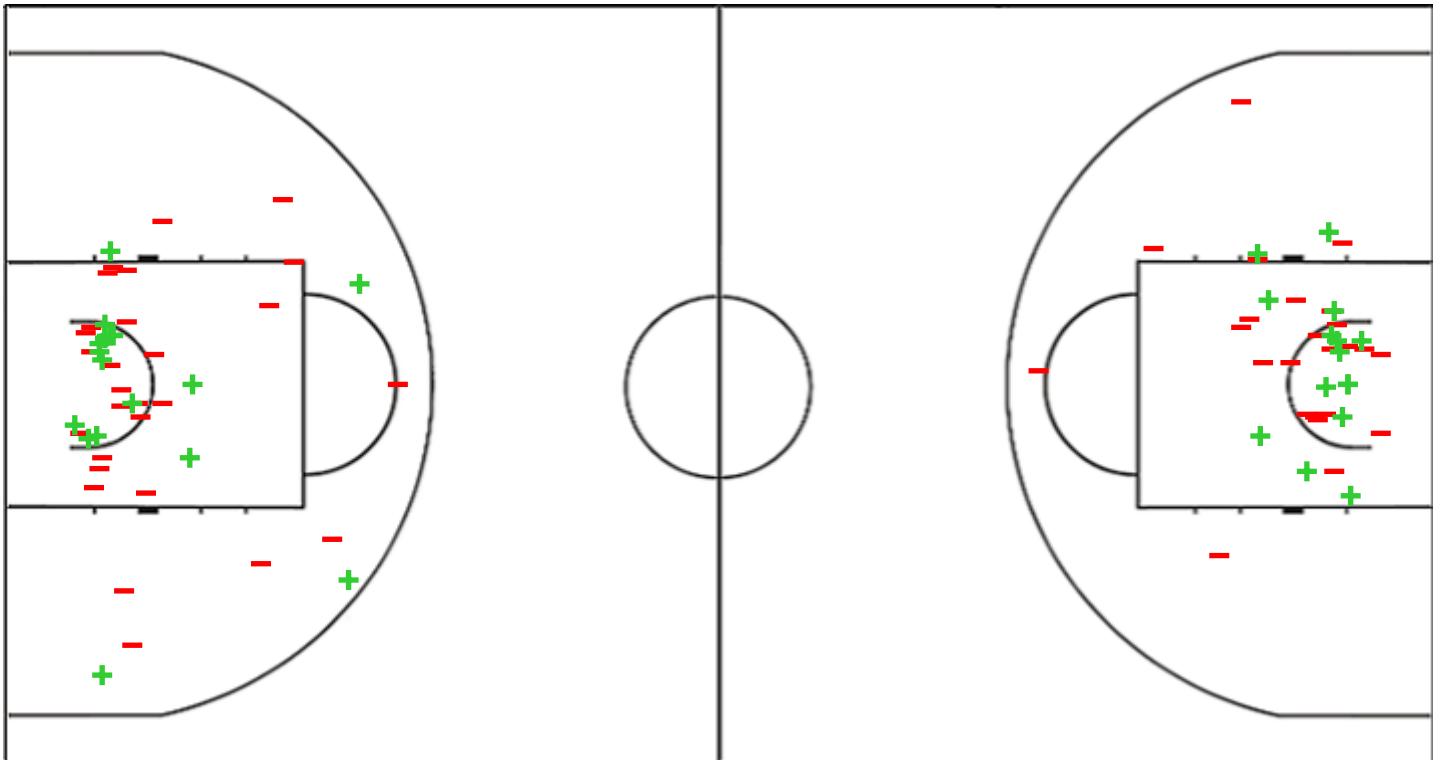

## Shot Chart

### AGU 64 vs 68 BAU

(18-15, 22-22, 11-13, 13-18)

Scoring by 5 min intervals:

	Q1		Q2		Q3		Q4	
<b>AGU</b>	8	18	30	40	44	51	58	64
<b>BAU</b>	7	15	22	37	45	50	58	68

AGU - Aguada

BAU - Bauru

AGU	M / A	%
Fied Goals	21 / 60	35
2 Points	17 / 46	37
3 Points	4 / 14	29
Free Throws	18 / 28	64