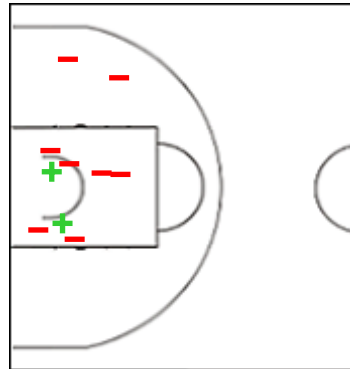

8 ALE Julieta

	M / A	%
Fied Goals	5 / 16	31
2 Points	2 / 10	20
3 Points	3 / 6	50
Free Throws	1 / 2	50