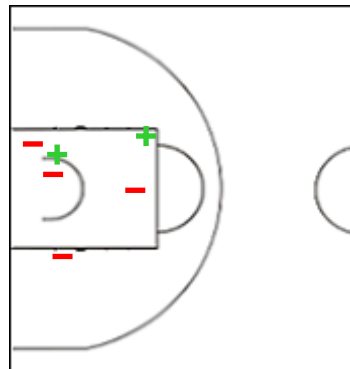

45 RIVERA Josefina

	M / A	%
Fied Goals	2 / 7	29
2 Points	2 / 6	33
3 Points	0 / 1	0
Free Throws	0 / 0	0