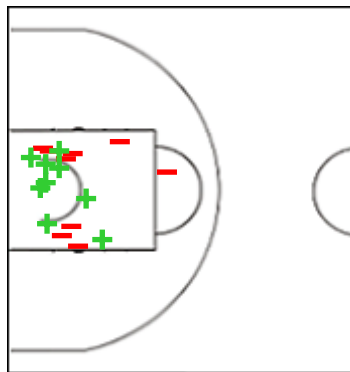

7 PEREZ VALDES Catalina

	M / A	%
Fied Goals	9 / 21	43
2 Points	9 / 18	50
3 Points	0 / 3	0
Free Throws	2 / 2	100