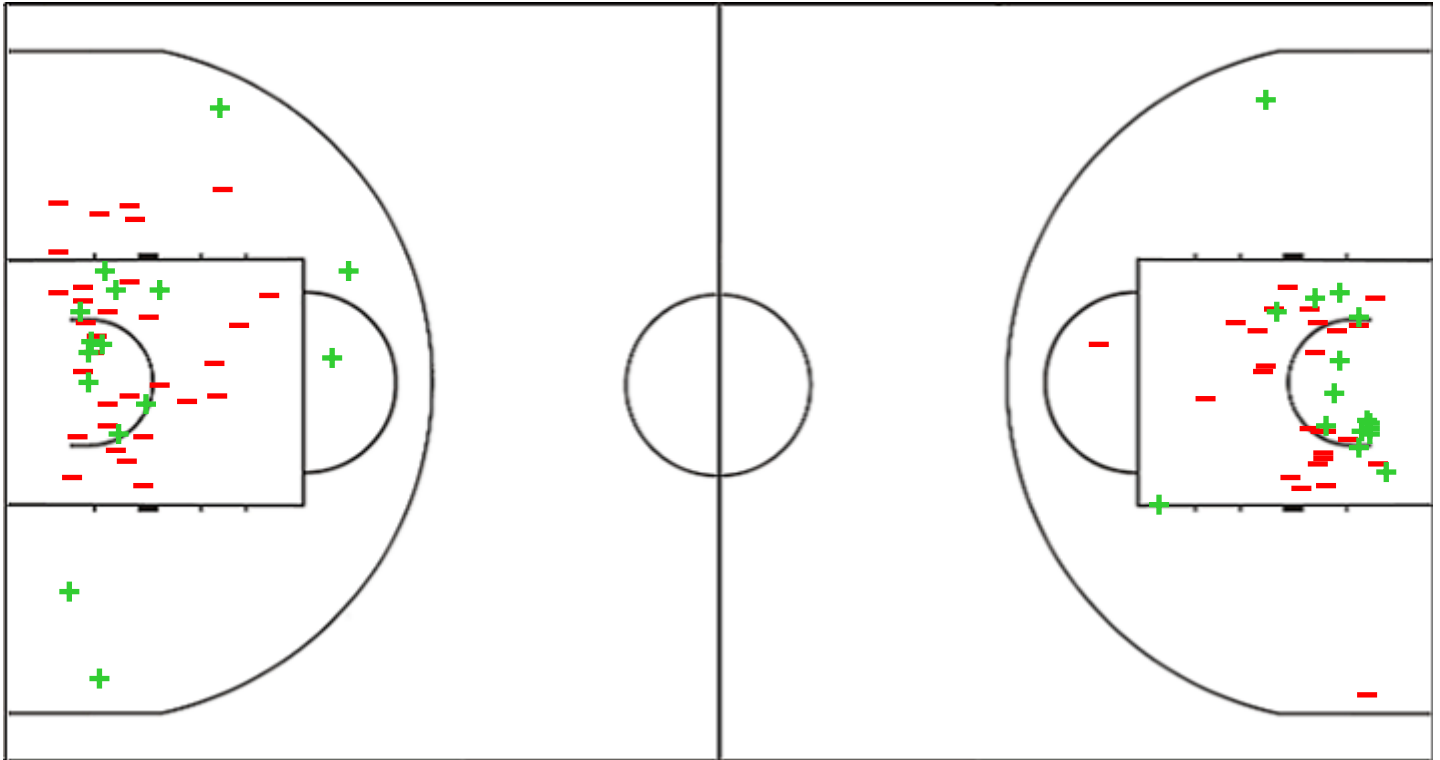

Liga Sudamericana de Clubes Femenina 2022

Venue: CEF N°3
Game Date: SAT 30 APR 2022
Game Time: 19:00

Game No: A/5
Attendance: 0
Game Duration: 01:58

Shot Chart

AGU 66 vs 67 CSI

(8-9, 25-18, 12-14, 21-26)

Scoring by 5 min intervals:

	Q1		Q2		Q3		Q4	
AGU	8	8	15	33	35	45	54	66
CSI	7	9	23	27	35	41	47	67

AGU - Aguada

CSI - Sportiva Italiana

AGU	M / A	%
Fied Goals	22 / 72	31
2 Points	15 / 46	33
3 Points	7 / 26	27
Free Throws	15 / 25	60

%	M / A	CSI
35	24 / 68	Fied Goals
38	16 / 42	2 Points
31	8 / 26	3 Points
61	11 / 18	Free Throws