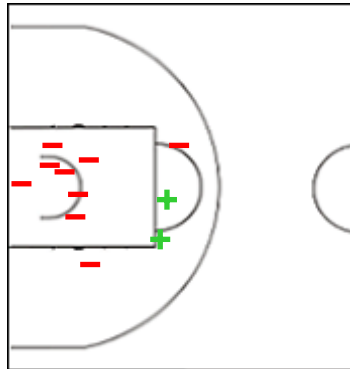

5 DIAZ Rocio

	M / A	%
Fied Goals	2 / 14	14
2 Points	2 / 11	18
3 Points	0 / 3	0
Free Throws	4 / 5	80