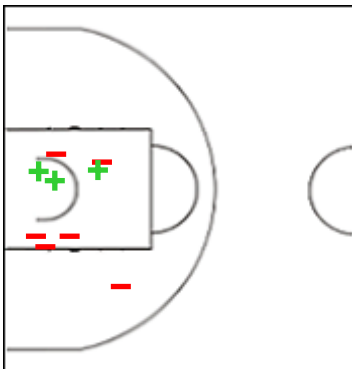

12 SCEVOLA Sabrina

	M / A	%
Fied Goals	3 / 15	20
2 Points	3 / 9	33
3 Points	0 / 6	0
Free Throws	1 / 1	100