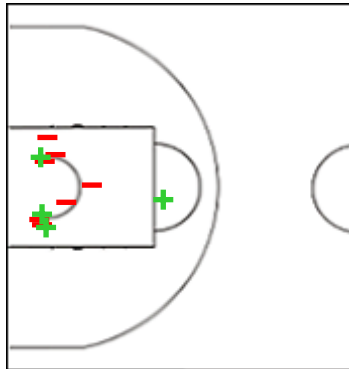

11 MICULKA Carla

	M / A	%
Fied Goals	4 / 11	36
2 Points	4 / 11	36
3 Points	0 / 0	0
Free Throws	5 / 7	71