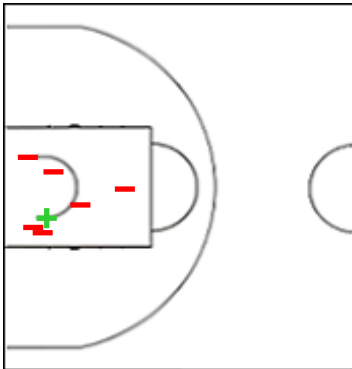

Liga Sudamericana de Clubes Femenina 2022

Venue: CEF N°3
Game Date: SAT 30 APR 2022
Game Time: 21:30

Game No: A/6
Attendance: 0
Game Duration: 02:01

Shot Chart

DEF 66 vs 47 ROC

(14-18, 11-5, 14-13, 27-11)

Scoring by 5 min intervals:

	Q1		Q2		Q3		Q4	
Defens or S Club Tomas	12	14	22	25	26	39	53	66
	7	18	18	23	33	36	39	47

ROC - Club Tomas de Rocamora

10 AYALA Ailen

	M / A	%
Fied Goals	1 / 7	14
2 Points	1 / 7	14
3 Points	0 / 0	0
Free Throws	1 / 2	50