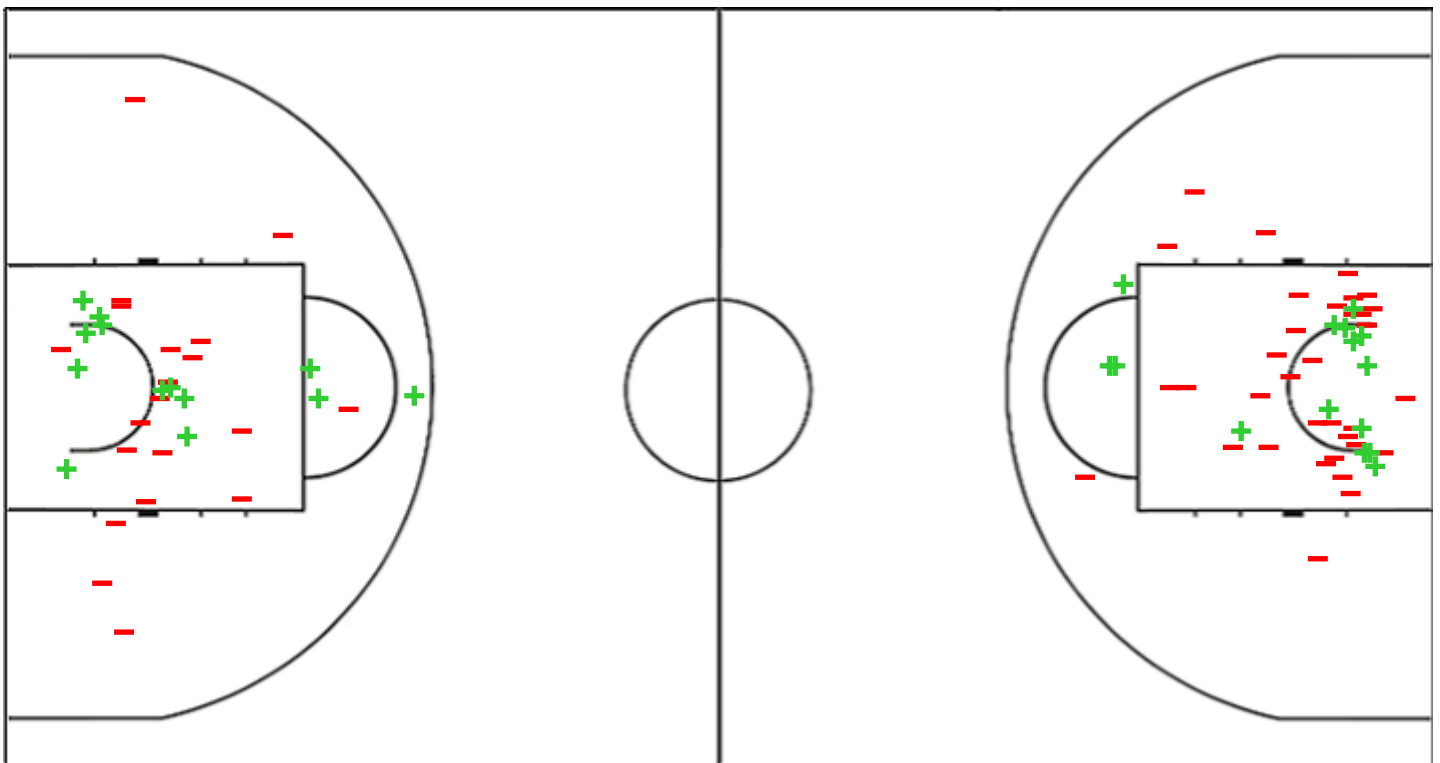

## Shot Chart

### DEF 66 vs 47 ROC

(14-18, 11-5, 14-13, 27-11)

Scoring by 5 min intervals:

	Q1		Q2		Q3		Q4	
<b>Defens or S Club Tomas</b>	12	14	22	25	26	39	53	66
	7	18	18	23	33	36	39	47

DEF - Defensor Sporting Club

ROC - Club Tomas de Rocamora