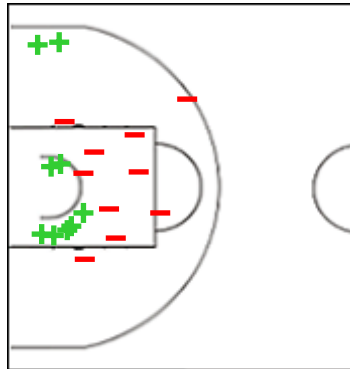

7 ROJAS Nicole

	M / A	%
Fied Goals	0 / 5	0
2 Points	0 / 4	0
3 Points	0 / 1	0
Free Throws	2 / 2	100

13 OLGUIN Maria Cristina

	M / A	%
Fied Goals	2 / 4	50
2 Points	2 / 4	50
3 Points	0 / 0	0
Free Throws	0 / 0	0

23 THOMPSON Caterrion

	M / A	%
Fied Goals	9 / 24	38
2 Points	9 / 19	47
3 Points	0 / 5	0
Free Throws	0 / 0	0

77 CARMONA Maria

	M / A	%
Fied Goals	3 / 5	60
2 Points	3 / 5	60
3 Points	0 / 0	0
Free Throws	2 / 4	50