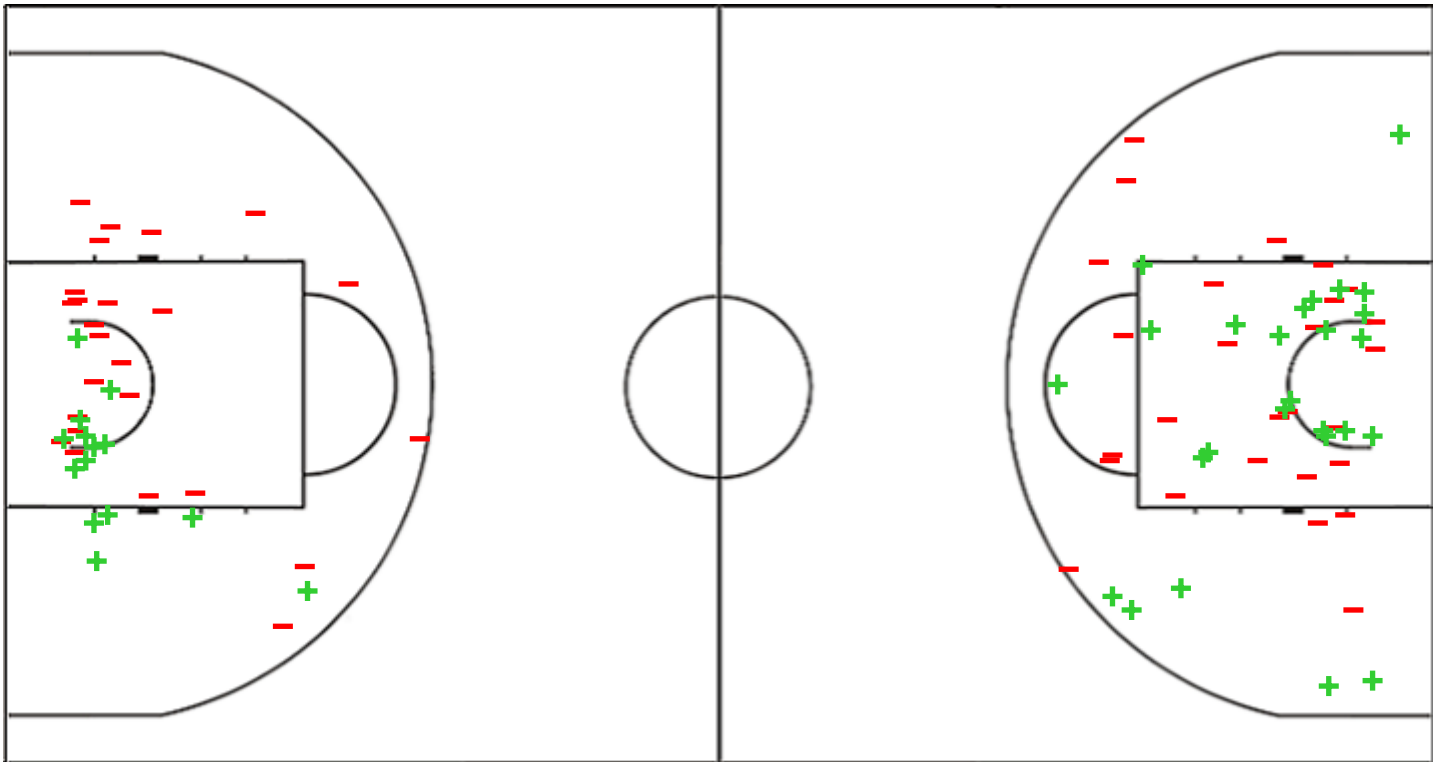

Liga Sudamericana de Clubes Femenina 2022

Venue: Estadio Ciudad
Game Date: THU 12 MAY 2022
Game Time: 21:30

Game No: C/2
Attendance: 100
Game Duration: 01:39

Shot Chart

QSA 72 vs 77 CAR

(16-27, 18-20, 16-15, 22-15)

Scoring by 5 min intervals:

	Q1		Q2		Q3		Q4	
QSA	14	16	24	34	43	50	61	72
CARL	10	27	36	47	55	62	68	77
AZ								

QSA - Quimsa

CAR - CARL AZ

QSA	M / A	%
Fied Goals	23 / 63	37
2 Points	14 / 39	36
3 Points	9 / 24	38
Free Throws	17 / 24	71

%	M / A	CAR
44	31 / 71	Fied Goals
49	26 / 53	2 Points
28	5 / 18	3 Points
59	10 / 17	Free Throws